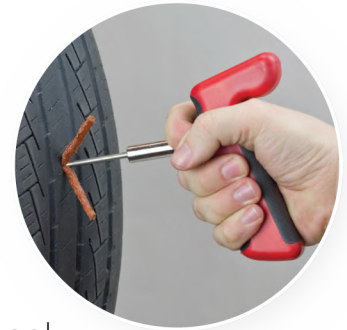

12-353

EMERGENCY PUNCTURE REPAIR KIT

- Includes 31 Inc. genuine 12-361 string-type inserts
- Temporary repairs seal the injury by compression
- Great for emergency repair when a full-service facility is not available

12-353 INCLUDES:

- 50 Pieces 12-361
- 1 Each: 14-219, 14-221, 14-217R Replacement Needle
- 1 Jar Lubricant
- 1 Razor Knife
- Repair Guide

14-219 Heavy-Duty Composite Insert Tool

- XL Pistol Grip Design, Weighted Handle with Metal Core
- Composite Plastic and Maxi-Effective Rubber Grip
- Replaceable Needle

14-221 Pistol-Grip 2-Stage Rasp

Excellent for golf carts, lawn tractors, ATV & other off-road tire applications

Check out the collection of wheel and tire service tools we offer.