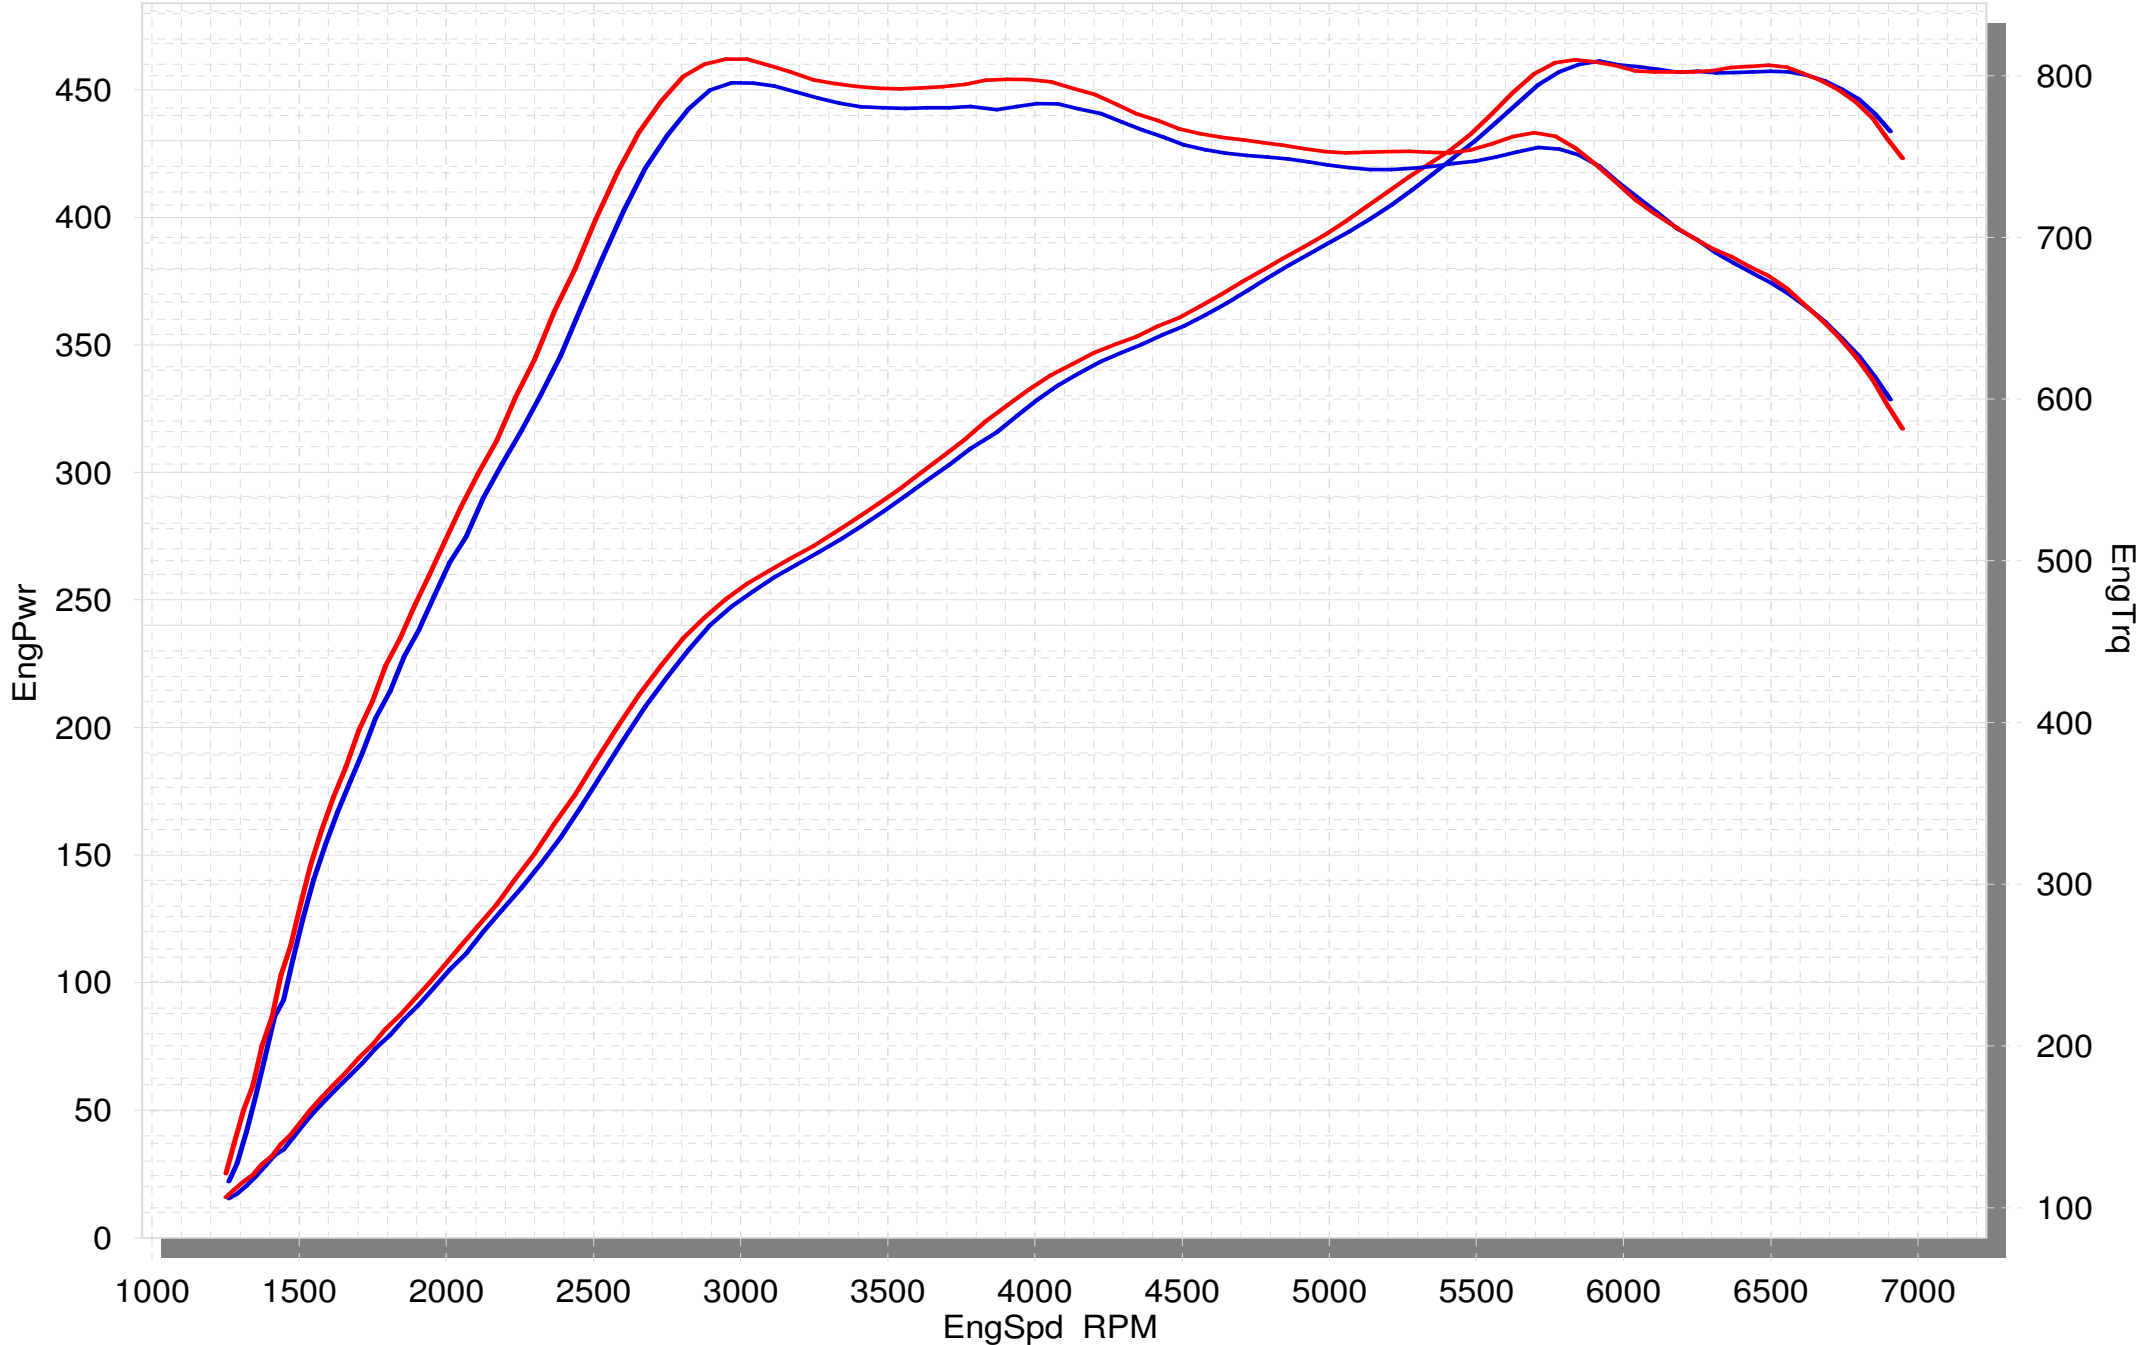

# BMW X6M (G06)

STOCK

SLIP ON

SuperFlow WinDyn™ V

Learn more about exhaust systems on our website.