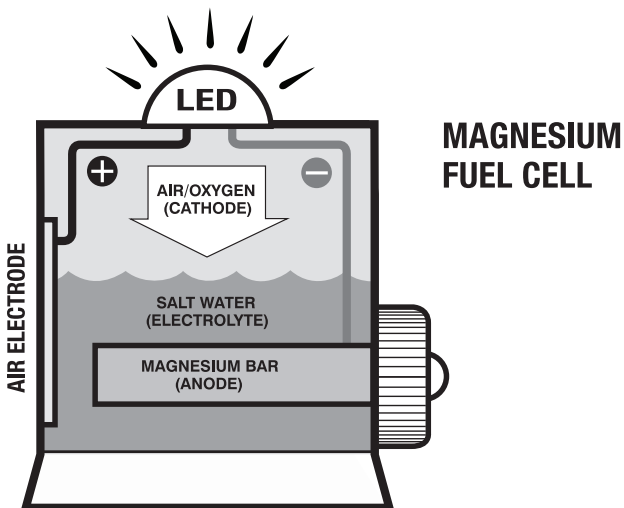

aqua lamp™

Eco-Emergency Lantern

- Patented technology uses saltwater as an electrolyte to activate a Magnesium Fuel Cell and power the LED lantern.
- No batteries, electricity, liquid fuel or sunlight are needed. Simply add water and salt, or seawater.
- Power can be generated anytime, anywhere and provides over 100 hours of continuous light.
- The Magnesium Fuel Cell provides virtually unlimited refueling by replacing the magnesium bar and adding fresh water and salt.
- Magnesium bars are safe, non-toxic, eco-friendly and will last 25 years if kept dry.
- Made from durable ABS, the lantern produces 40 lumens and is rated IPX4 for water resistance.