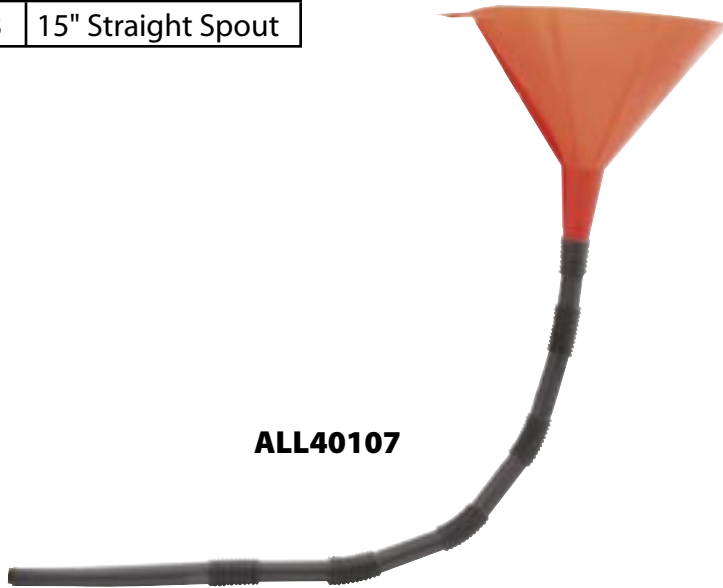

Part No. **ALL40107**
 ALL40108

Extended Funnels

Funnels with extensions work great for adding fluids in hard to reach areas. Standard funnel is useful for power steering, and automatic transmissions. Funnel with flexible extension is ideal for differentials and manual transmissions. Built-in hang tab allows funnel to be secured to body or frame for hands-free filling.

Part No.	Description
ALL40107	18" Flex Spout
ALL40108	15" Straight Spout

ALL40107

ALL40108