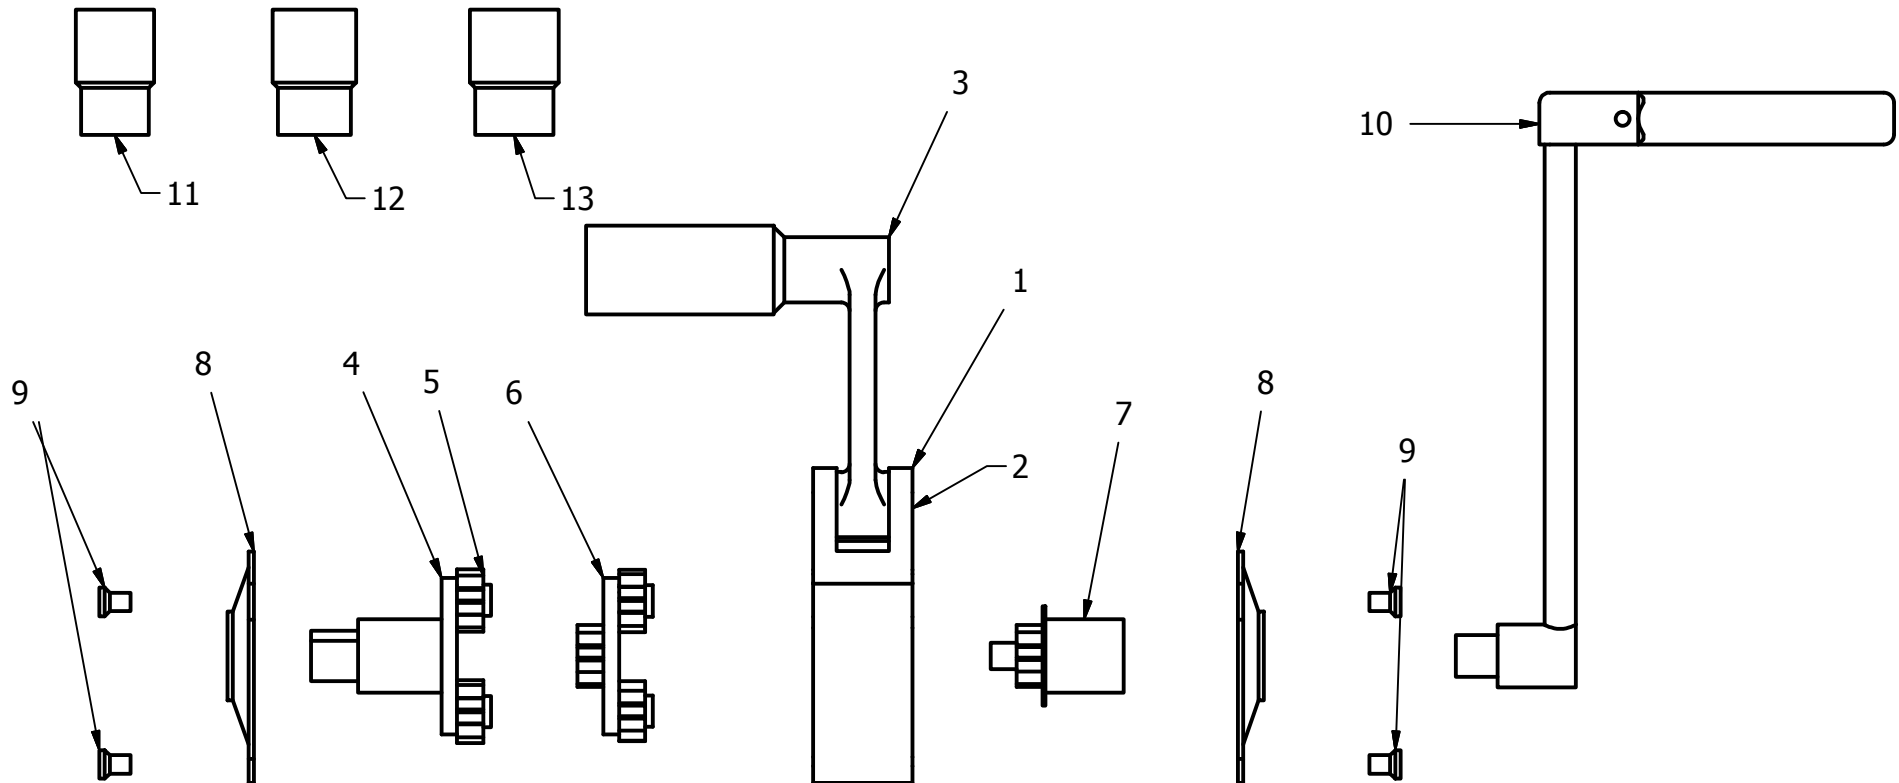

Learn more about automotive tools we have.