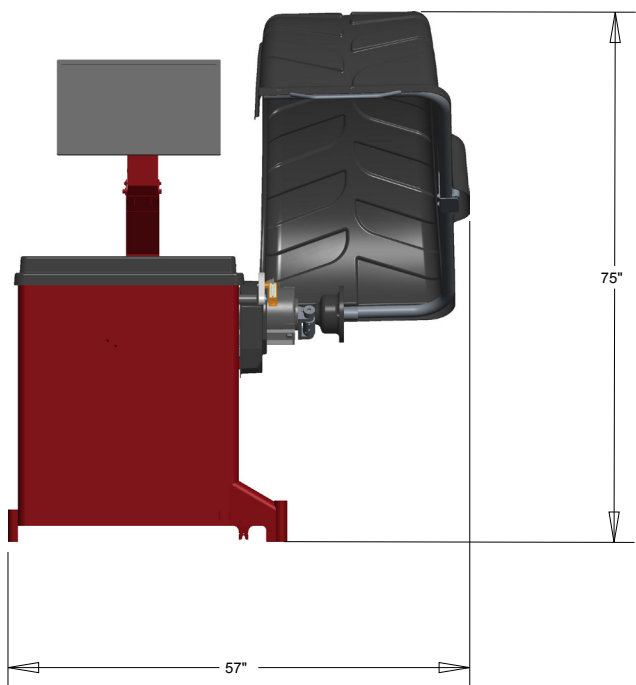

COATS®

1600-3D DIRECT DRIVE WHEEL BALANCER

LEGENDARY RELIABILITY WITH STATE OF THE ART CAPABILITY.

SPECIFICATIONS

Balancing Modes	8
Wheel Diameter Range	8" - 30"
Wheel Width Range	2" - 20"
Maximum Tire Diameter	Up to 44"
Maximum Tire Weight	160 lbs.
Shaft Diameter	40 mm
Footprint	57"w x 55"d x 75"h
Ship Weight	650 lbs.
Interface	Touchscreen
Automatic Data Entry	Distance/Diameter/Width
Electrical Requirements	220v, 1ph or 220v, 3ph
Warranty	3Year Parts, 6 Months Labor
Part Number	80016003D - 1ph 80016003D01 - 3ph

EQUIPMENT FOOTPRINT

CLASS 2 LASER PRODUCT
LASER LIGHT - DO NOT STARE INTO THE BEAM
635nm - 660nm < 1mW CW

ACCESSORIES

* Included with Purchase

Part Number	Description
*85608850	Stud - Weight Tray (3)
*85609499	8 Double Sided Collets (2.03"-5.31")
*8309011	Calipers
*85607780	Premium Wheel Weight Hammer
*85610908	Premium Hub Nut
*8112106	Small Pressure Cup & Rubber Lip
*85608312	No Mar Ring
*8112107	Spring
*8113390	Scraper
*85610715	Side Shadow Board