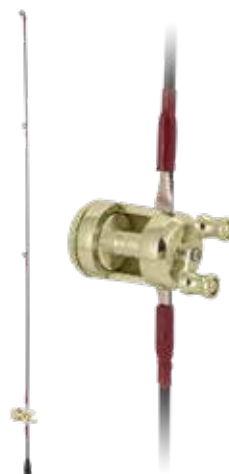

ST-005 Black Spacetenna

5.5" Space Needle Replica Antenna Mast with Anodized Finish

ST-002 Silver Spacetenna

5.5" Space Needle Replica Antenna Mast with Anodized Finish

coming soon!

Sportztenna Antennas

Fishing pole, football, basketball, and soccer ball antennas. Support your sport!

Arrow Antennas

- Designed for AM/FM radio bands
- Easy installation
- Fits most factory antenna bases
- Multiple adapters included to fit different makes and models
- Designed for vehicles with removable masts
- Replacement antenna
- Threaded mounting
- Fiberglass mast
- Non lethal replica