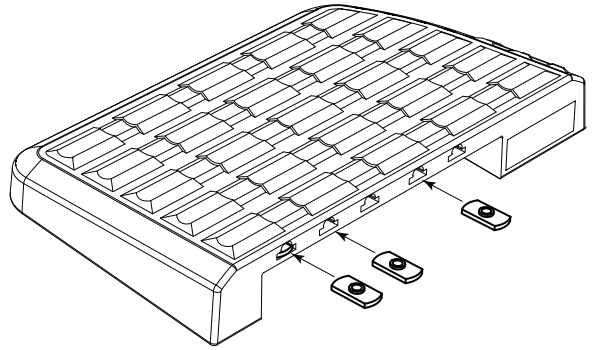

AMP RESEARCH BedStep[®]

MADE IN USA

Chevrolet Silverado
GMC Sierra
1999 - 2007
(2007 Classic)

PART NUMBER:
AMP 75301-01A

Driver Side bumper mount

59 ft-lbs / 80 Nm

5

18mm