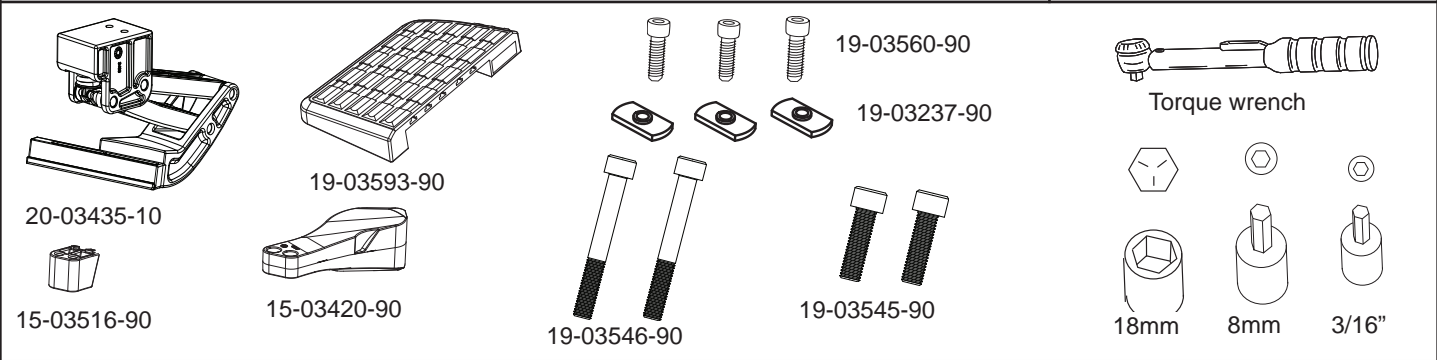

AMP RESEARCH BedStep[®]

MADE IN USA

Chevrolet Silverado
GMC Sierra
1999 - 2007
(2007 Classic)

PART NUMBER:
AMP 75301-01A

Driver Side bumper mount

59 ft-lbs / 80 Nm

5

18mm

6

7

6 ft-lbs / 8 Nm

8

NOTE: Overtightening may damage step pad

9

10