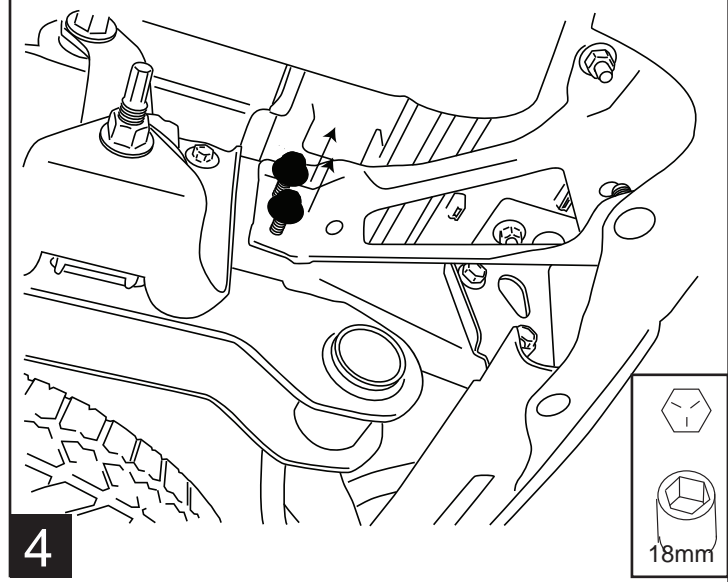

AMP RESEARCH BedStep[®]

MADE IN USA

Chevrolet Silverado
GMC Sierra
1999 - 2007
(2007 Classic)

PART NUMBER:
AMP 75301-01A

Driver Side bumper mount

59 ft-lbs / 80 Nm

5

18mm

6

7

6 ft-lbs / 8 Nm

8

NOTE: Overtightening may damage step pad

9

10