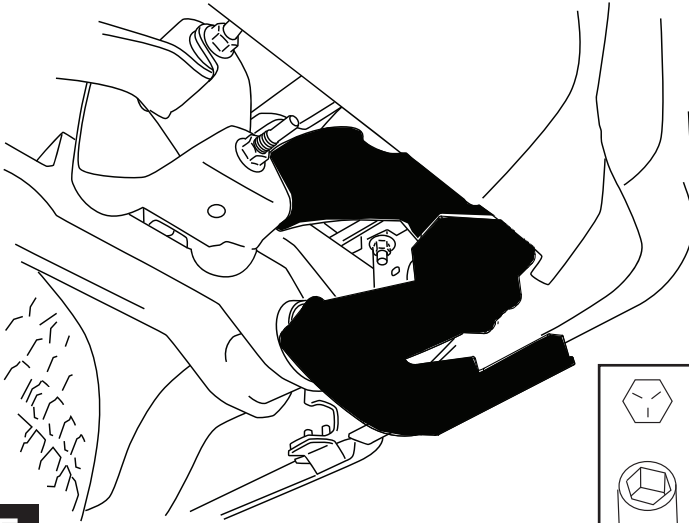

AMP RESEARCH BedStep[®]

MADE IN USA

Chevrolet Silverado
GMC Sierra
1999 - 2007
(2007 Classic)

PART NUMBER:
AMP 75301-01A

Driver Side bumper mount

59 ft-lbs / 80 Nm

5

18mm

6

7

6 ft-lbs / 8 Nm

8

NOTE: Overtightening may damage step pad

9

10