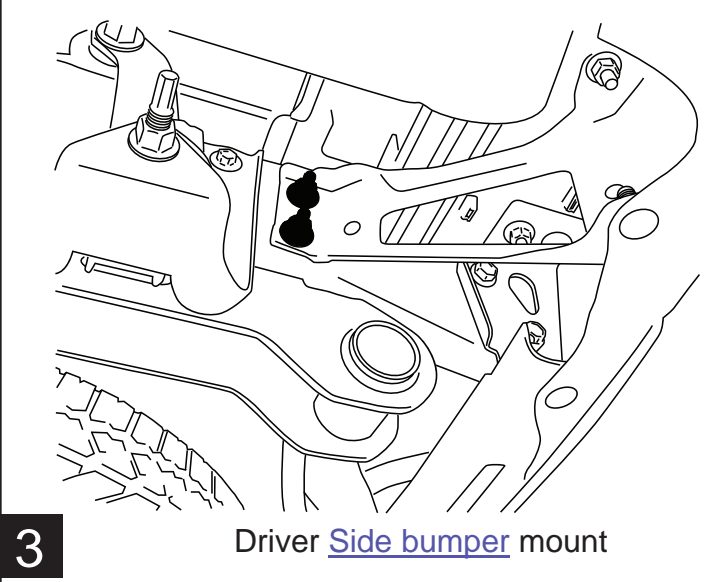

AMP RESEARCH BedStep[®]

MADE IN USA

Chevrolet Silverado
GMC Sierra
1999 - 2007
(2007 Classic)

PART NUMBER:
AMP 75301-01A

Driver Side bumper mount

59 ft-lbs / 80 Nm

5

18mm

6

7

6 ft-lbs / 8 Nm

8

NOTE: Overtightening may damage step pad

9

10