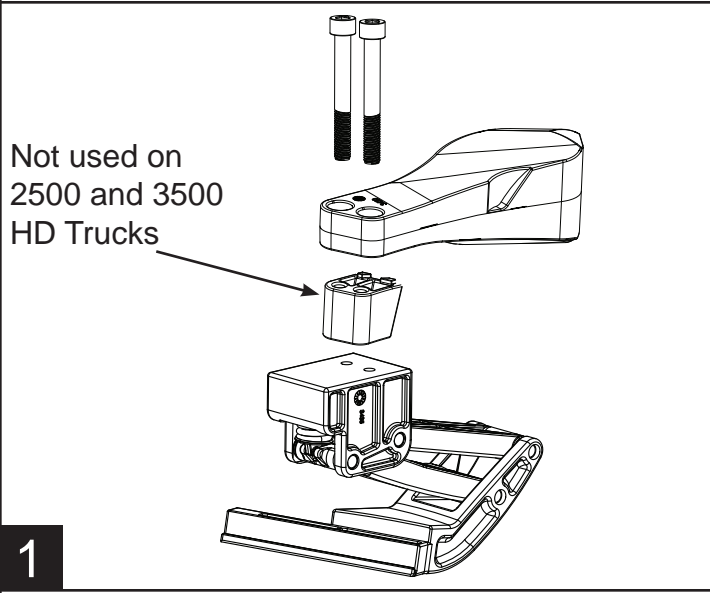

AMP RESEARCH BedStep[®]

MADE IN USA

Chevrolet Silverado
GMC Sierra
1999 - 2007
(2007 Classic)

PART NUMBER:
AMP 75301-01A

Driver Side bumper mount

59 ft-lbs / 80 Nm

5

18mm

6

7

6 ft-lbs / 8 Nm

8

NOTE: Overtightening may damage step pad

9

10