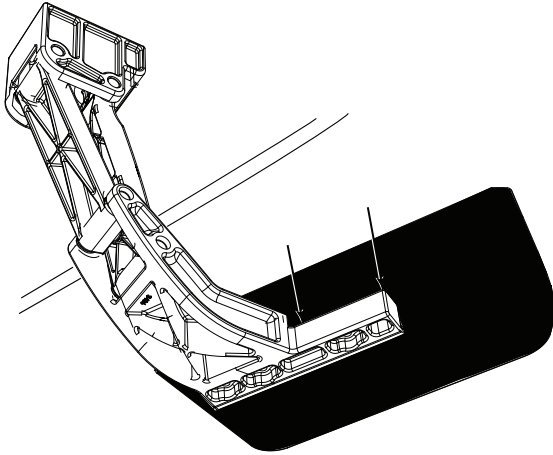

AMP RESEARCH BedStep[®]

MADE IN USA

Chevrolet Silverado
GMC Sierra
1999 - 2007
(2007 Classic)

PART NUMBER:
AMP 75301-01A

Driver Side bumper mount

59 ft-lbs / 80 Nm

5

18mm

6

7

6 ft-lbs / 8 Nm

8

NOTE: Overtightening may damage step pad

9

10