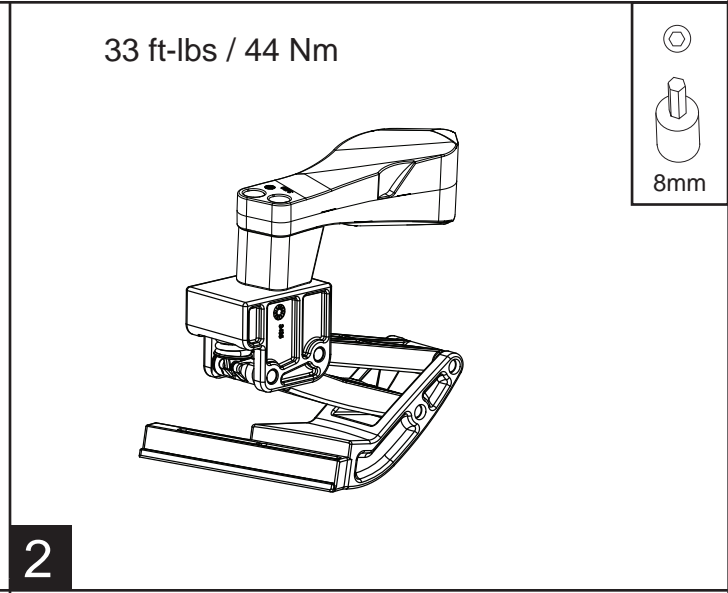

AMP RESEARCH BedStep[®]

MADE IN USA

Chevrolet Silverado
GMC Sierra
1999 - 2007
(2007 Classic)

PART NUMBER:
AMP 75301-01A

Driver Side bumper mount

59 ft-lbs / 80 Nm

5

18mm

6

7

6 ft-lbs / 8 Nm

8

NOTE: Overtightening may damage step pad

9

10