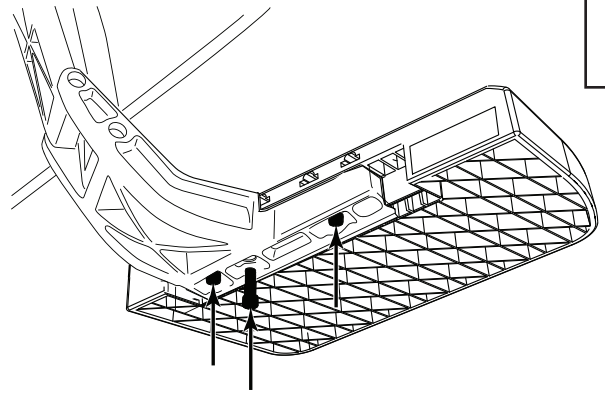

AMP RESEARCH BedStep[®]

MADE IN USA

Chevrolet Silverado
GMC Sierra
1999 - 2007
(2007 Classic)

PART NUMBER:
AMP 75301-01A

Driver Side bumper mount

59 ft-lbs / 80 Nm

5

18mm

6

7

6 ft-lbs / 8 Nm

8

NOTE: Overtightening may damage step pad

9

10