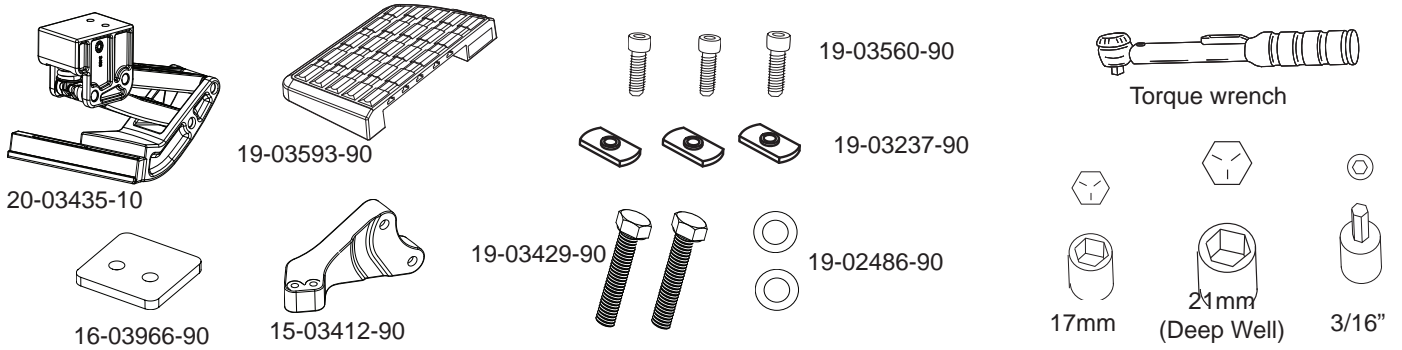

# AMP RESEARCH BedStep®

MADE IN USA

Ford F-150 2006 - 2014  
(Style Side Only)

PART NUMBER:  
AMP 75302-01A

[Spacer](#) is required for 2012-2014 model trucks.

33 ft-lbs / 44 Nm

1

2

3

4

80 ft-lbs / 108 Nm

5

6

7

6 ft-lbs / 8 Nm

8