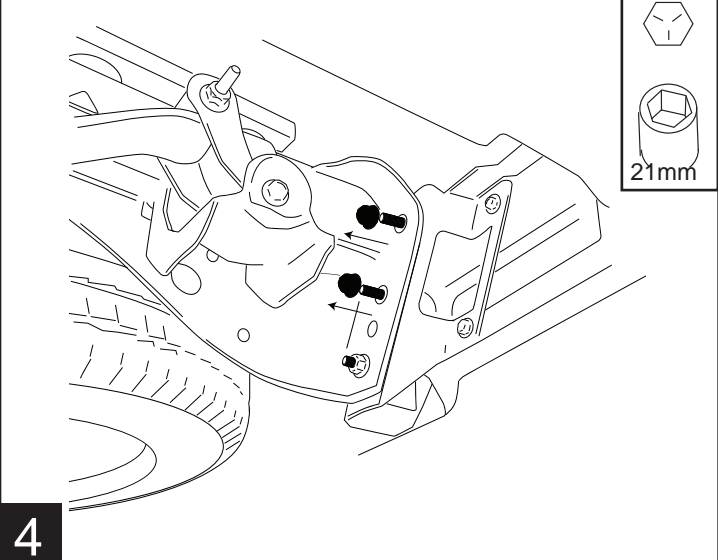

# AMP RESEARCH BedStep®

MADE IN USA

Ford F-150 2006 - 2014  
(Style Side Only)

PART NUMBER:  
AMP 75302-01A

[Spacer](#) is required for 2012-2014 model trucks.

33 ft-lbs / 44 Nm

1

2

3

4

80 ft-lbs / 108 Nm

5

6

7

6 ft-lbs / 8 Nm

8

NOTE: Overtightening may damage step pad

9

10