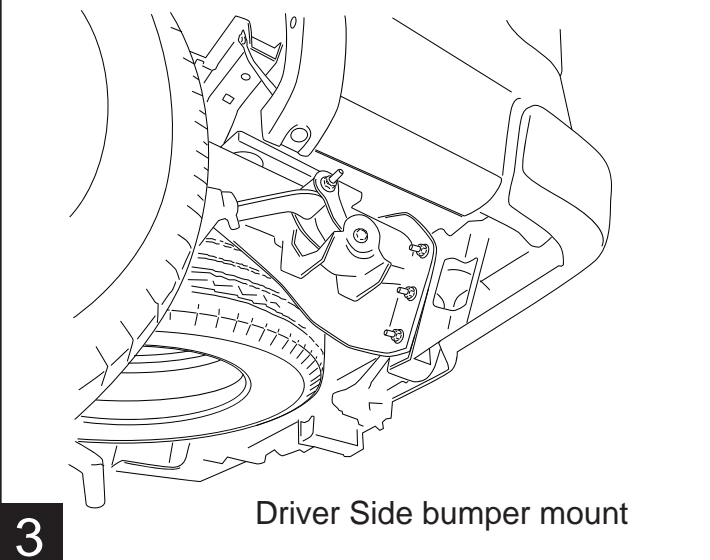

# AMP RESEARCH BedStep®

MADE IN USA

Ford F-150 2006 - 2014  
(Style Side Only)

PART NUMBER:  
AMP 75302-01A

[Spacer](#) is required for 2012-2014 model trucks.

33 ft-lbs / 44 Nm

1

2