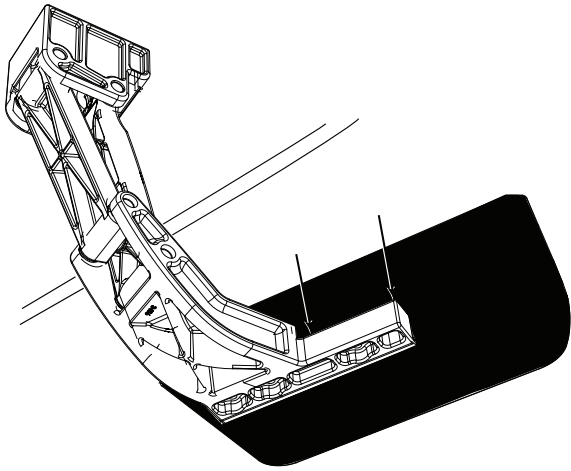

# AMP RESEARCH BedStep®

MADE IN USA

Ford F-150 2006 - 2014  
(Style Side Only)

PART NUMBER:  
AMP 75302-01A

[Spacer](#) is required for 2012-2014 model trucks.

33 ft-lbs / 44 Nm

1

2

3

4

80 ft-lbs / 108 Nm

5

6

7

6 ft-lbs / 8 Nm

8

NOTE: Overtightening may damage step pad

9

10