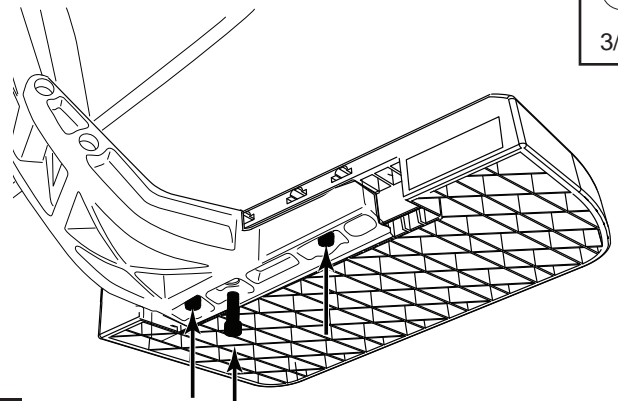

# AMP RESEARCH BedStep®

MADE IN USA

Ford F-150 2006 - 2014  
(Style Side Only)

PART NUMBER:  
AMP 75302-01A

[Spacer](#) is required for 2012-2014 model trucks.

33 ft-lbs / 44 Nm

1

2

3

4

80 ft-lbs / 108 Nm

5

6

7

6 ft-lbs / 8 Nm

8

NOTE: Overtightening may damage step pad

9

10