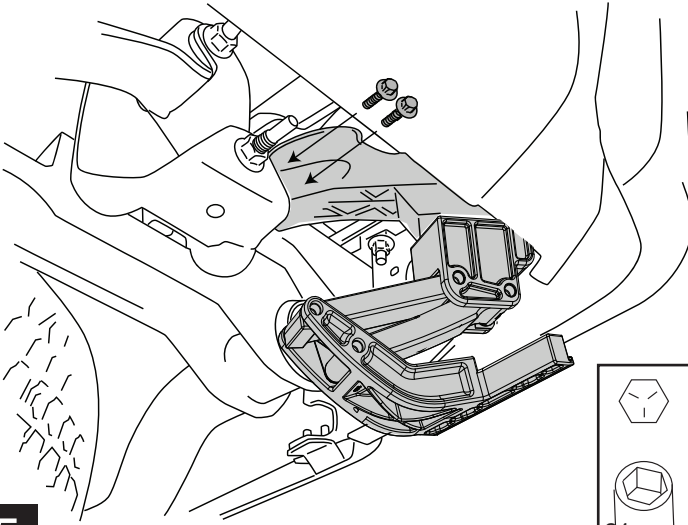

AMP RESEARCH BedStep[®]

MADE IN USA

Chevy Silverado / GMC Sierra
2500/3500 HD only 2011-2014

PART NUMBER:
AMP 75308-01A

59 ft-lbs / 80 Nm

5

6

7

6 ft-lbs / 8 Nm

8

NOTE: Overtightening may damage step pad

9

10