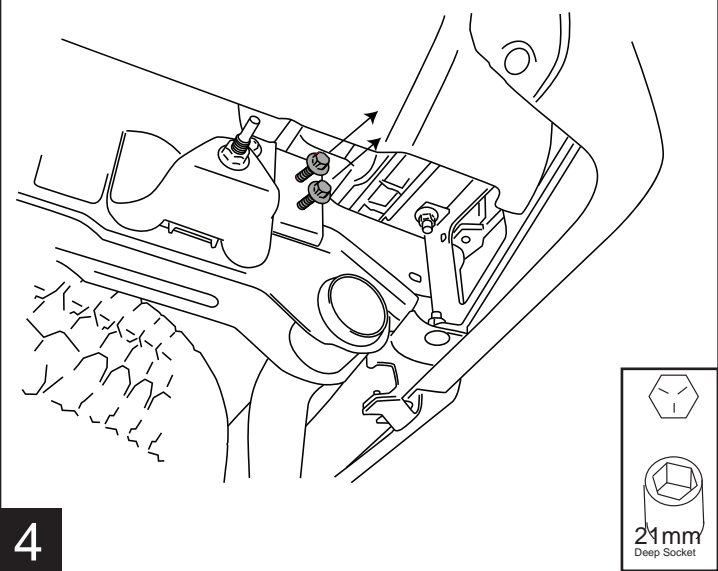

AMP RESEARCH BedStep[®]

MADE IN USA

Chevy Silverado / GMC Sierra
2500/3500 HD only 2011-2014

PART NUMBER:
AMP 75308-01A

59 ft-lbs / 80 Nm

5

6

7

6 ft-lbs / 8 Nm

8

NOTE: Overtightening may damage step pad

9

10