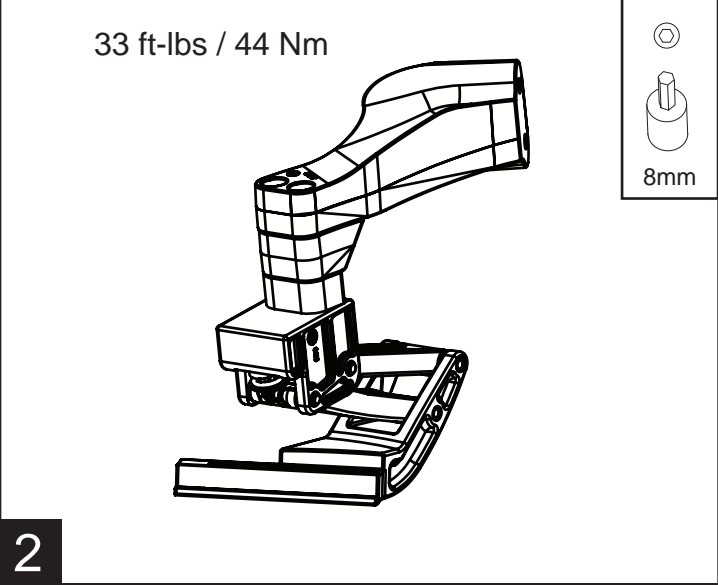

AMP RESEARCH BedStep[®]

MADE IN USA

Chevy Silverado / GMC Sierra
2500/3500 HD only 2011-2014

PART NUMBER:
AMP 75308-01A

59 ft-lbs / 80 Nm

5

6

7

6 ft-lbs / 8 Nm

8

NOTE: Overtightening may damage step pad

9

10