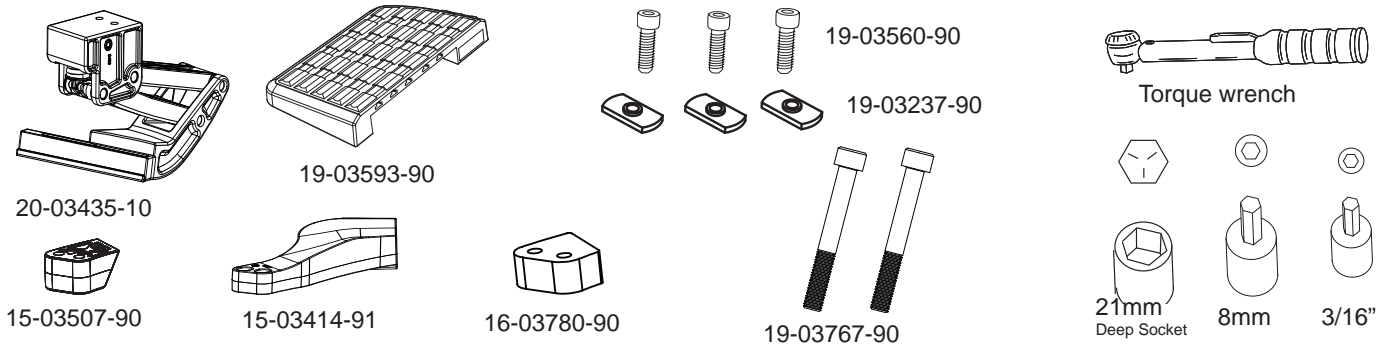

AMP RESEARCH BedStep[®]

MADE IN USA

Chevy Silverado / GMC Sierra
2500/3500 HD only 2011-2014

PART NUMBER:
AMP 75308-01A

59 ft-lbs / 80 Nm

5

6

7

6 ft-lbs / 8 Nm

8

NOTE: Overtightening may damage step pad

9

10