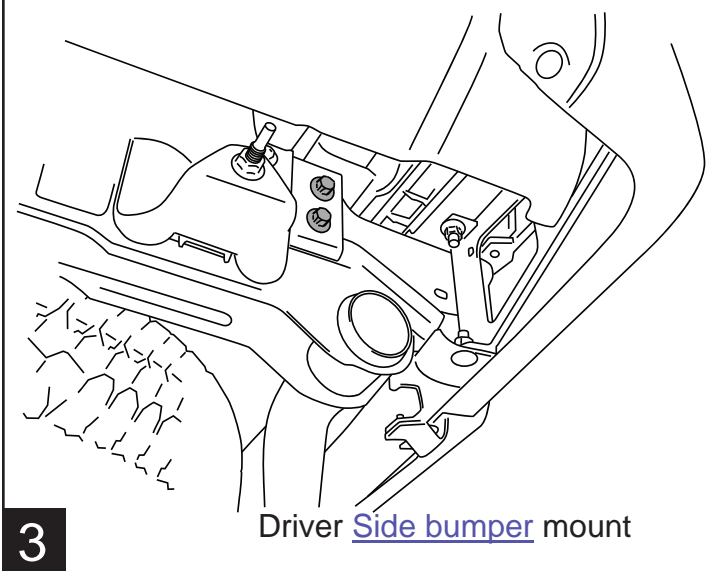

AMP RESEARCH BedStep[®]

MADE IN USA

Chevy Silverado / GMC Sierra
2500/3500 HD only 2011-2014

PART NUMBER:
AMP 75308-01A

59 ft-lbs / 80 Nm

5

6

7

6 ft-lbs / 8 Nm

8

NOTE: Overtightening may damage step pad

9

10