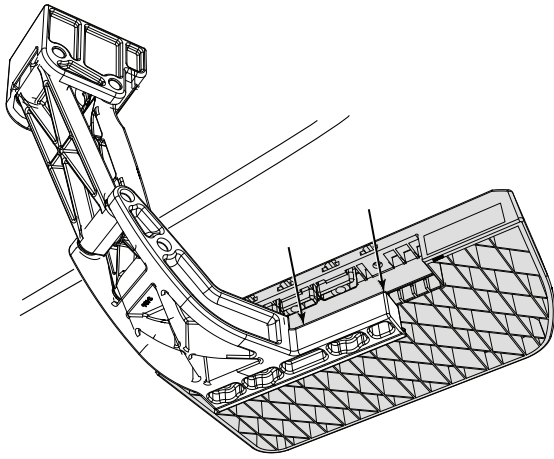

AMP RESEARCH BedStep[®]

MADE IN USA

Chevy Silverado / GMC Sierra
2500/3500 HD only 2011-2014

PART NUMBER:
AMP 75308-01A

59 ft-lbs / 80 Nm

5

6

7

6 ft-lbs / 8 Nm

8

NOTE: Overtightening may damage step pad

9

10