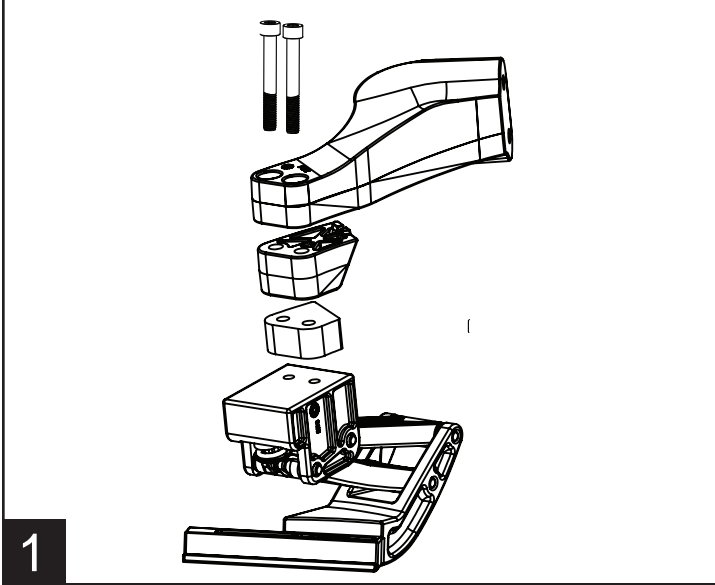

AMP RESEARCH BedStep[®]

MADE IN USA

Chevy Silverado / GMC Sierra
2500/3500 HD only 2011-2014

PART NUMBER:
AMP 75308-01A

59 ft-lbs / 80 Nm

5

6

7

6 ft-lbs / 8 Nm

8

NOTE: Overtightening may damage step pad

9

10