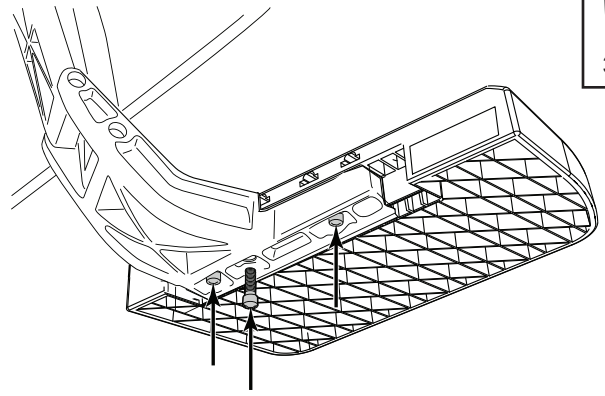

AMP RESEARCH BedStep[®]

MADE IN USA

Chevy Silverado / GMC Sierra
2500/3500 HD only 2011-2014

PART NUMBER:
AMP 75308-01A

59 ft-lbs / 80 Nm

5

6

7

6 ft-lbs / 8 Nm

8

NOTE: Overtightening may damage step pad

9

10