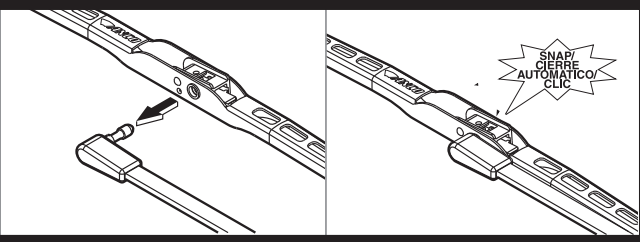

## Measure hook size

**A** 1/2" 12.7 mm

**B** 3/4" 19 mm

**C**

**D**

**E**

When it comes to quality wiper blades, Anco is the brand you can depend on.