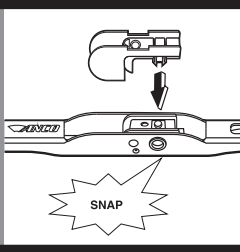

Measure hook size

A 1/2" 12.7 mm

B 3/4" 19 mm

C

D

E