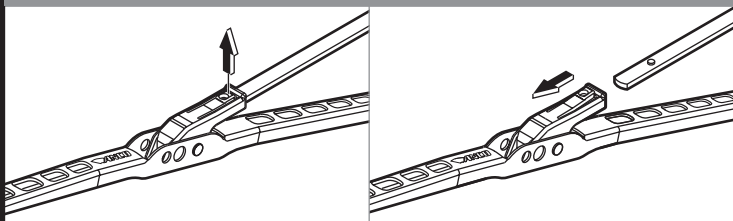

ANCO®

KWIK™ CONNECT SYSTEM

G85358H

INSTALLATION

Identify arm type (A, B, C, or D) and follow easy steps to install new blade.

* New adapter included in pack.

REMOVAL

Identify arm type (A, B, or C) and follow easy steps to remove wiper blade.

A 1/2"
1,3 cm

B 3/16"
4,8 mm

OR

C

OR