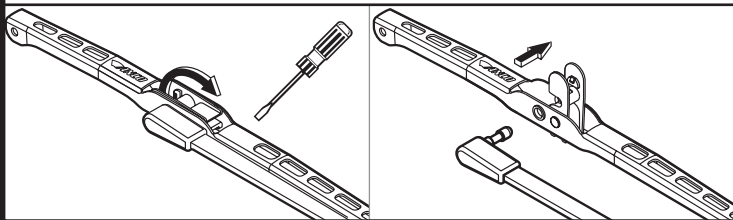

ANCO®

KWIK™ CONNECT SYSTEM

G85358H

INSTALLATION

Identify arm type (A, B, C, or D) and follow easy steps to install new blade.

* New adapter included in pack.

REMOVAL

Identify arm type (A, B, or C) and follow easy steps to remove wiper blade.

A 1/2"
1,3 cm

B 3/16"
4,8 mm

OR

C

OR