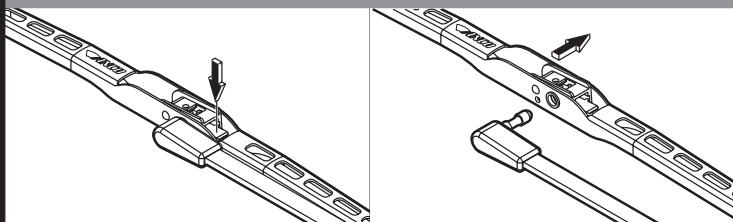

ANCO®

KWIK™ CONNECT SYSTEM

G85358H

INSTALLATION

Identify arm type (A, B, C, or D) and follow easy steps to install new blade.

* New adapter included in pack.

REMOVAL

Identify arm type (A, B, or C) and follow easy steps to remove wiper blade.

A 1/2"
1,3 cm

B 3/16"
4,8 mm

OR

C

OR