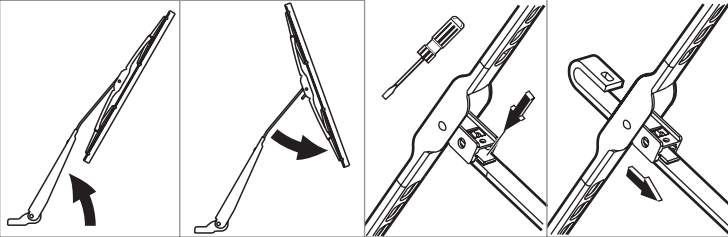

ANCO®

KWIK™ CONNECT SYSTEM

G85358H

INSTALLATION

Identify arm type (A, B, C, or D) and follow easy steps to install new blade.

* New adapter included in pack.

REMOVAL

Identify arm type (A, B, or C) and follow easy steps to remove wiper blade.

A 1/2"
1,3 cm

B 3/16"
4,8 mm

OR

C

OR