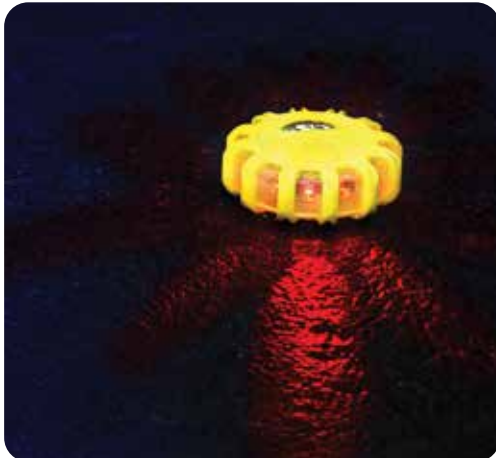

360-degree visibility for up to 1 mile

Rain proof

Runs on 3 AAA batteries (included)

Back contains magnet and folding hook

Three lighting modes:

Red LEDs on steady (5 hours of Battery Life)

Red LEDs double pulse (9 hours of Battery Life)

Durable, rain-resistant anodized aluminum case

Light beam size zoom in and out by moving the barrel

TRIANGLE WARNING KIT

50434-10

3 Collapsible Reflective Triangles

Comes with durable Red Plastic Case

Certified By AMECA

Used in Compliance with FMCSA standards

DOT Certified

HELP LIGHT

HIGHWAY EMERGENCY LED PULSE

Committed to

PREMIUM
QUALITY

HIGH INTENSITY LED FLARE

3 LIGHTS WITH STORAGE BAG

3 LIGHT FUNCTIONS (Battery Life)

- WORK LIGHT (6 HOURS)
- FLASH PULSE (9 HOURS)
- SOLID ON HIGH (5 HOURS)

 RAIN PROOF DESIGN

 MAGNETIC BACK

 VISIBLE UP TO ONE MILE

 BATTERIES INCLUDED

 CRUSH RESISTANT

The HELP light can be used in addition to road flares. The HELP light uses high intensity LED's that run cool and have a life span of over 100,000 hours.