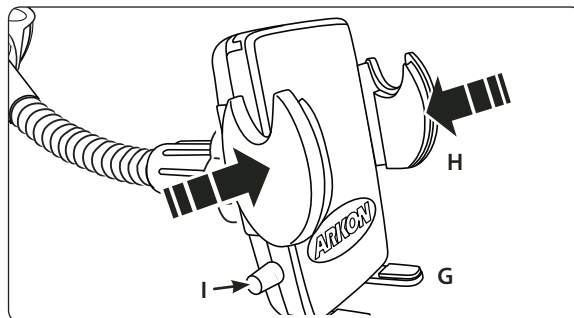

Universal Cradle Attachment

- Step 1. Attach the universal cradle to the pedestal by inserting the dual-T tabs (D) into the dual-T slots (E) on the cradle back. Adjust the angle and of the head by tightening the swivel tightening ring (F).

Dash or Console Mounting (Optional)

- Step 1. Find a safe location on the dash or console. Use the included alcohol pad to clean the mounting surface if necessary. Remove the paper backing on the adhesive disc and firmly press in place. Allow 24 hrs. for adhesive to cure to surface.
- Step 2. Place the pedestal's suction base (A) over the center of the circular disc. While firmly holding the pedestal on top of the disc, flip the base lever down (B) to the locked position.

Device Insertion and Removal from Cradle

- Step 1. Place the phone or device into the cradle with the device sitting on the adjustable support legs (G). Clamp the grip arms (H) inward to firmly grasp the device. Press in the release button (I) to open the arms.