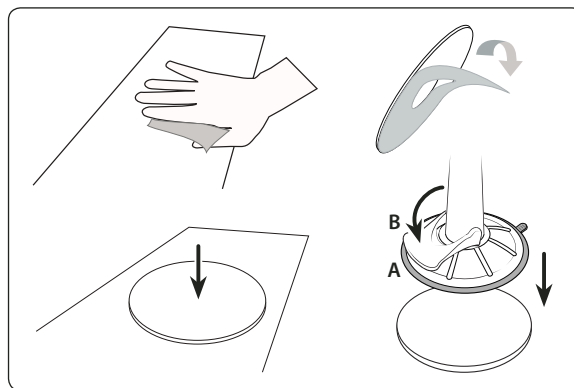

Do not place mount in or near an air bag deployment zone or where it will obstruct view of the road.

Windshield Mounting

- Step 1. Clean windshield area and let dry. Push the pedestal suction cup (A) firmly to the windshield. Flip the lever (B) down to secure the suction cup against the glass.
- Step 2. Adjust the angle of the gooseneck (C) by using both hands to bend to the desired position.

Universal Cradle Attachment

- Step 1. Attach the universal cradle to the pedestal by inserting the dual-T tabs (D) into the dual-T slots (E) on the cradle back. Adjust the angle and of the head by tightening the swivel tightening ring (F).

Dash or Console Mounting (Optional)

- Step 1. Find a safe location on the dash or console. Use the included alcohol pad to clean the mounting surface if necessary. Remove the paper backing on the adhesive disc and firmly press in place. Allow 24 hrs. for adhesive to cure to surface.
- Step 2. Place the pedestal's suction base (A) over the center of the circular disc. While firmly holding the pedestal on top of the disc, flip the base lever down (B) to the locked position.

Device Insertion and Removal from Cradle

- Step 1. Place the phone or device into the cradle with the device sitting on the adjustable support legs (G). Clamp the grip arms (H) inward to firmly grasp the device. Press in the release button (I) to open the arms.