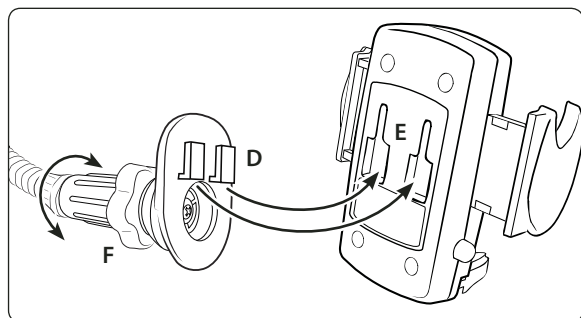

Do not place mount in or near an air bag deployment zone or where it will obstruct view of the road.

Windshield Mounting

- Step 1. Clean windshield area and let dry. Push the pedestal suction cup (A) firmly to the windshield. Flip the lever (B) down to secure the suction cup against the glass.
- Step 2. Adjust the angle of the gooseneck (C) by using both hands to bend to the desired position.

Universal Cradle Attachment

- Step 1. Attach the universal cradle to the pedestal by inserting the dual-T tabs (D) into the dual-T slots (E) on the cradle back. Adjust the angle and of the head by tightening the swivel tightening ring (F).

Device Insertion and Removal from Cradle

- Step 1. Place the phone or device into the cradle with the device sitting on the adjustable support legs (G). Clamp the grip arms (H) inward to firmly grasp the device. Press in the release button (I) to open the arms.