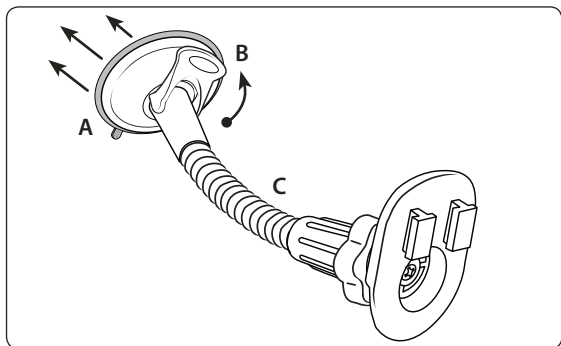

SM420 | 9" Windshield Gooseneck Pedestal with Universal Cradle

Package Contents:

- (1) CM089-ST-2 - 9" windshield pedestal with flexible gooseneck.
- (1) SM040-2 - Adjustable universal cradle for smartphones
- (1) AP013 - Optional adhesive disc for dashboard or console mounting
- (1) Alcohol cleaning pad

Do not place mount in or near an air bag deployment zone or where it will obstruct view of the road.

Windshield Mounting

- Step 1. Clean windshield area and let dry. Push the pedestal suction cup (A) firmly to the windshield. Flip the lever (B) down to secure the suction cup against the glass.
- Step 2. Adjust the angle of the gooseneck (C) by using both hands to bend to the desired position.

Universal Cradle Attachment

- Step 1. Attach the universal cradle to the pedestal by inserting the dual-T tabs (D) into the dual-T slots (E) on the cradle back. Adjust the angle and of the head by tightening the swivel tightening ring (F).

Dash or Console Mounting (Optional)

- Step 1. Find a safe location on the dash or console. Use the included alcohol pad to clean the mounting surface if necessary. Remove the paper backing on the adhesive disc and firmly press in place. Allow 24 hrs. for adhesive to cure to surface.
- Step 2. Place the pedestal's suction base (A) over the center of the circular disc. While firmly holding the pedestal on top of the disc, flip the base lever down (B) to the locked position.