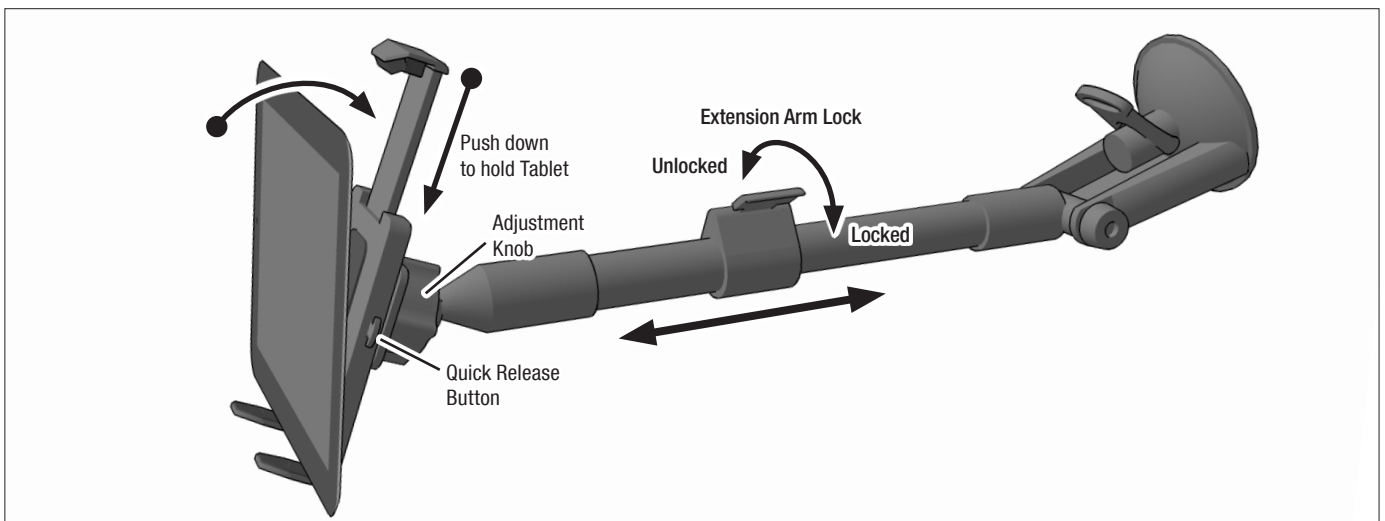

Package Contents:

Do not place mount in or near an air bag deployment zone or where it will obstruct view of the road.

Do not use excessive force to position the mount once it is attached to the windshield, as damage to the windshield may occur. Arkon Resources is not responsible for any damage to your vehicle, mount, or tablet when using this product.

Arkon strongly recommends that you position the windshield mount so that it rests on the vehicle's dashboard when mounted, supporting the weight of tablet. Failure to do so may result in damage to the mount, your vehicle, and / or your tablet. Arkon Resources is not responsible for any damage to your vehicle, mount, or tablet when using this product.

1 Mount to windshield and attach tablet holder

2 Adjust length of mounting pedestal as necessary and insert tablet; remove tablet by pressing quick release button on tablet holder

Safety Precautions

Arkon is not responsible for any damages caused to your vehicle, your device, or yourself due to the installation or use of this mount.