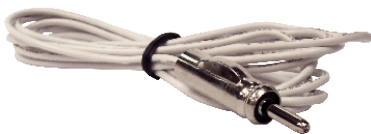

8309819 – 65ft. Soft Wire AM/FM Antenna

6ft Soft Wire Antenna, works with any stereo.