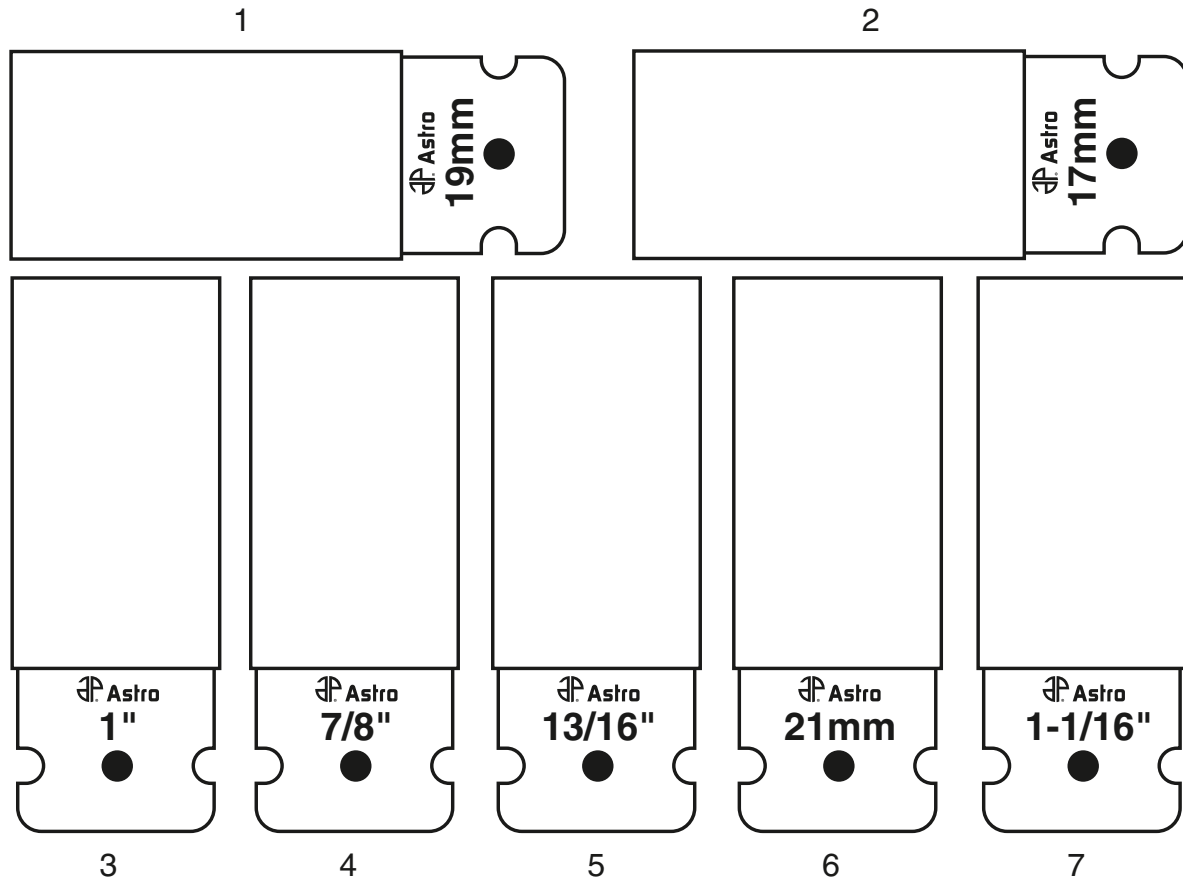

**Astro Pneumatic
Tool Company**

Model:
7870

Product Type:
**Impact Socket Set - Chrome
Protective Plastic Sleeves
and Shallow Broach**

PARTS BREAKDOWN

Parts List

<i>Index No.</i>	<i>Part No.</i>	<i>Description</i>	<i>Qty</i>
1	7870-19	19mm Impact Socket	1
2	7870-17	17mm Impact Socket	1
3	7870-01	1" Impact Socket	1
4	7870-78	7/8" Impact Socket	1
5	7870-1316	13/16" Impact Socket	1
6	7870-21	21mm Impact Socket	1
7	7870-1116	1-1/16" Impact Socket	1