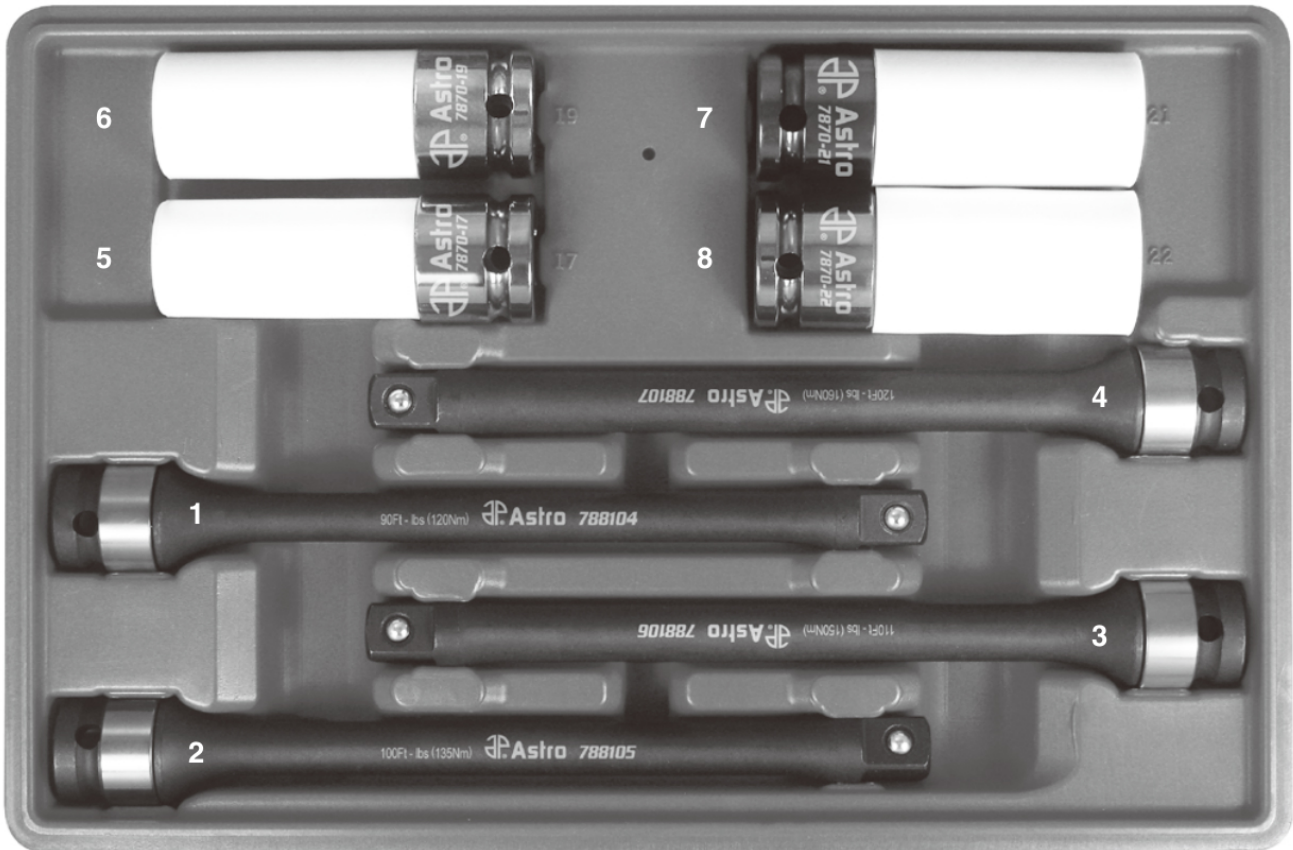

PARTS BREAKDOWN

Parts List

<i>Index No.</i>	<i>Part No.</i>	<i>Description</i>	<i>Qty</i>
1	788104	Torque Limiting Extension - 90 ft/lbs (120Nm) RED	1
2	788105	Torque Limiting Extension - 100 ft/lbs (135Nm) BLUE	1
3	788106	Torque Limiting Extension - 110 ft/lbs (150Nm) ORANGE	1
4	788107	Torque Limiting Extension - 120 ft/lbs (160Nm) GUNMETAL	1
5	7870-17	Protective Lug Nut Impact Socket - 17mm	1
6	7870-19	Protective Lug Nut Impact Socket - 19mm	1
7	7870-21	Protective Lug Nut Impact Socket - 21mm	1
8	7870-22	Protective Lug Nut Impact Socket - 22mm	1