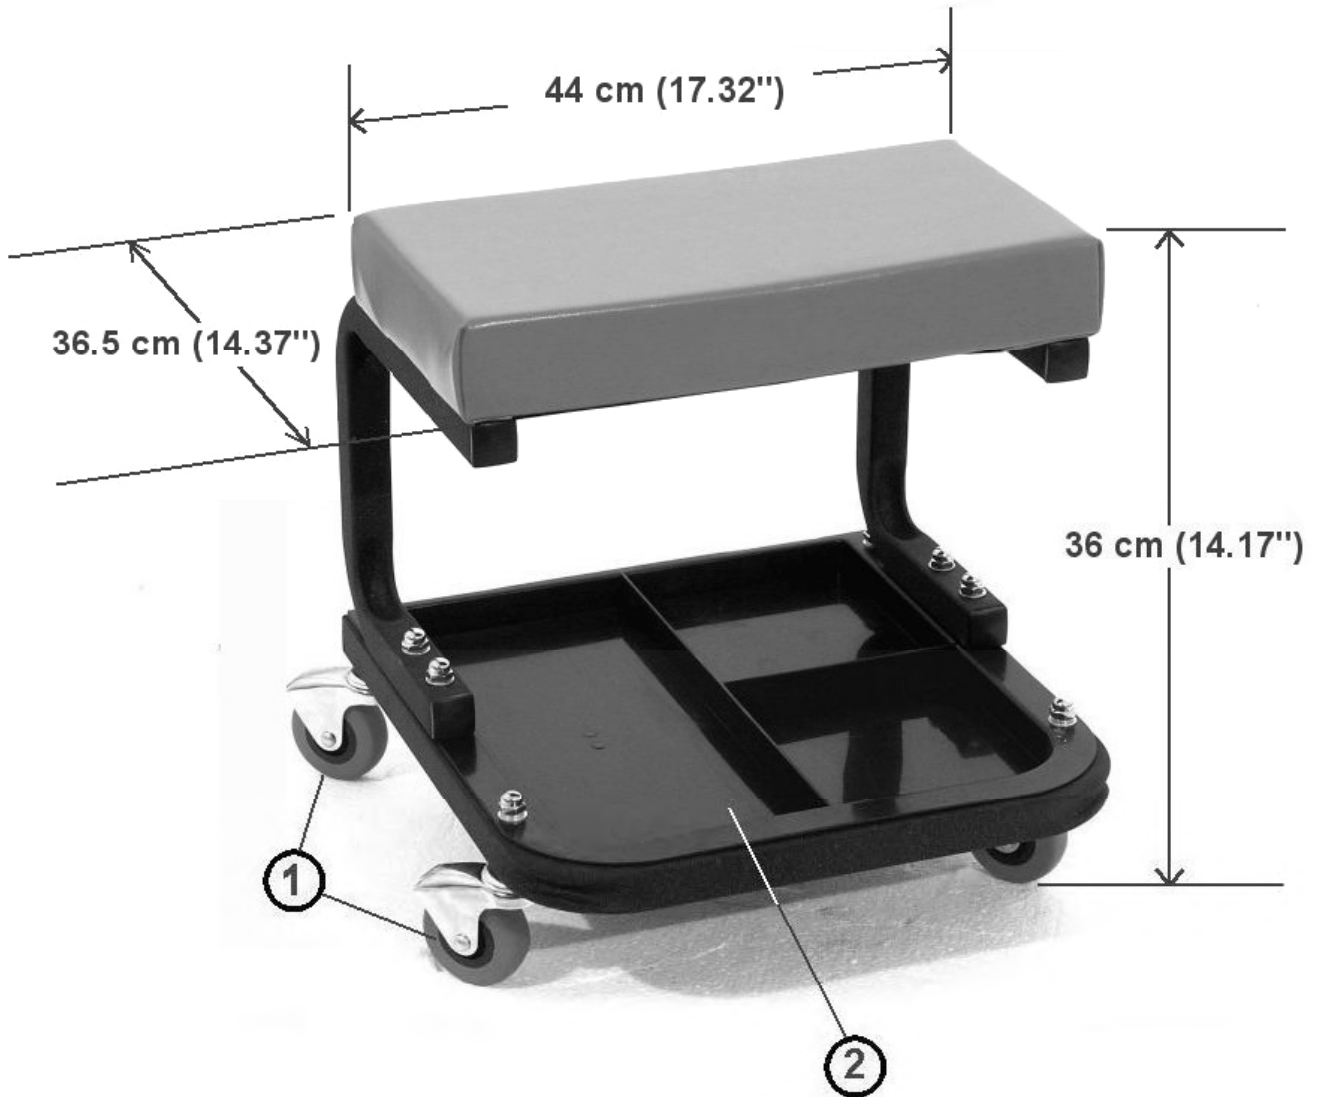

ATD-81009

ORDERING PART#	ITEM#	PART DESCRIPTION
ATD81001	1	2.5" REPLACEMENT CASTER
PRT81009-TRAY	2	TRAY FOR 81009