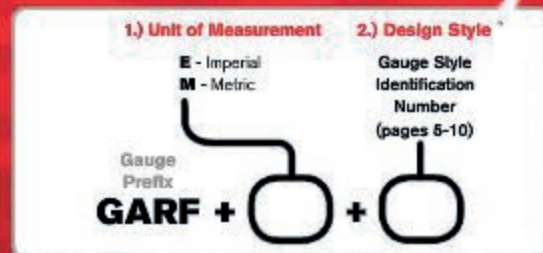

ORDERING

Gauge Ordering System

Ordering Aurora™ Instruments gauges in all their possible variations doesn't need to be difficult. We've simplified the process, and using the easy-to-understand formula below, you can get all the exact gauges you want without fail.

Complete the boxes below using the available options.
Gray letters shown as example.

DESIGNER GAUGES

Gauge Prefix GAR	1	4 Z E	X	H A B	C	E	
Gauge Assembly	Design Style	Unit of Measurement	Emblem	Gauge Type	Trim Ring Color	Needle Style	
1 - Pre-Assembled 2 - Unassembled	Gauge Style Identification Number (pages 6-10)	E - Imperial M - Metric	X - None A - Wing	H - Speedometer I - Tachometer J - Oil Pressure K - Fuel Level L - Water Temp M - Turbo N - Volt O - Clock Q - 5 Gauge Set R - 6 Gauge Set	A - Gold B - Chrome C - Black	A - Vintage B - Classic C - Modern	C - Black D - White E - Red H - Orange

Example Part #: **AURGAR14ZEXHABCE**

This part number represents a pre-assembled speedometer gauge with a style 4 face (American Retro Rodder Series) in imperial measurement. The gauge has no emblem, a gold trim ring, and a modern red needle.

SETS & KITS

Gauge Face Sets

Aurora's Custom Gauge Face Insert Sets include 9 custom gauge faces, precision die-cut, and ready to install!