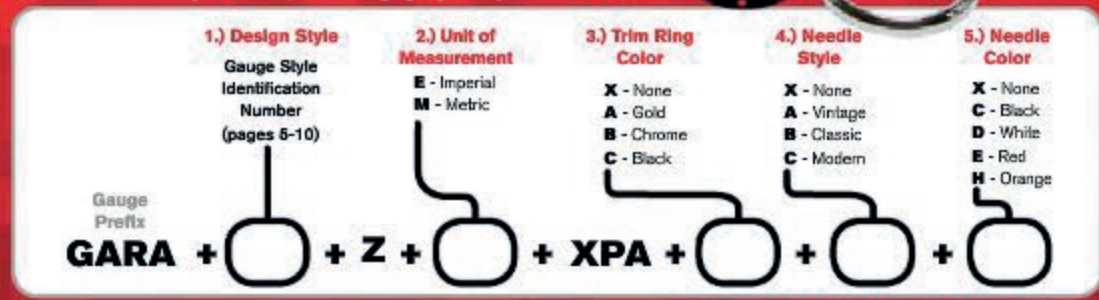

Fill in the blanks with your desired options for the gauge style kit of your choice.

Style Kits come with trim rings & needles as shown in catalog. Fill in letters according to images shown on pages 6-10.

Nostalgic Wing Gauge Medallion

Dress up your gauge with Aurora's selection of gauge medallions. Each medallion is made of the highest quality materials to ensure a touch of class to any gauge.