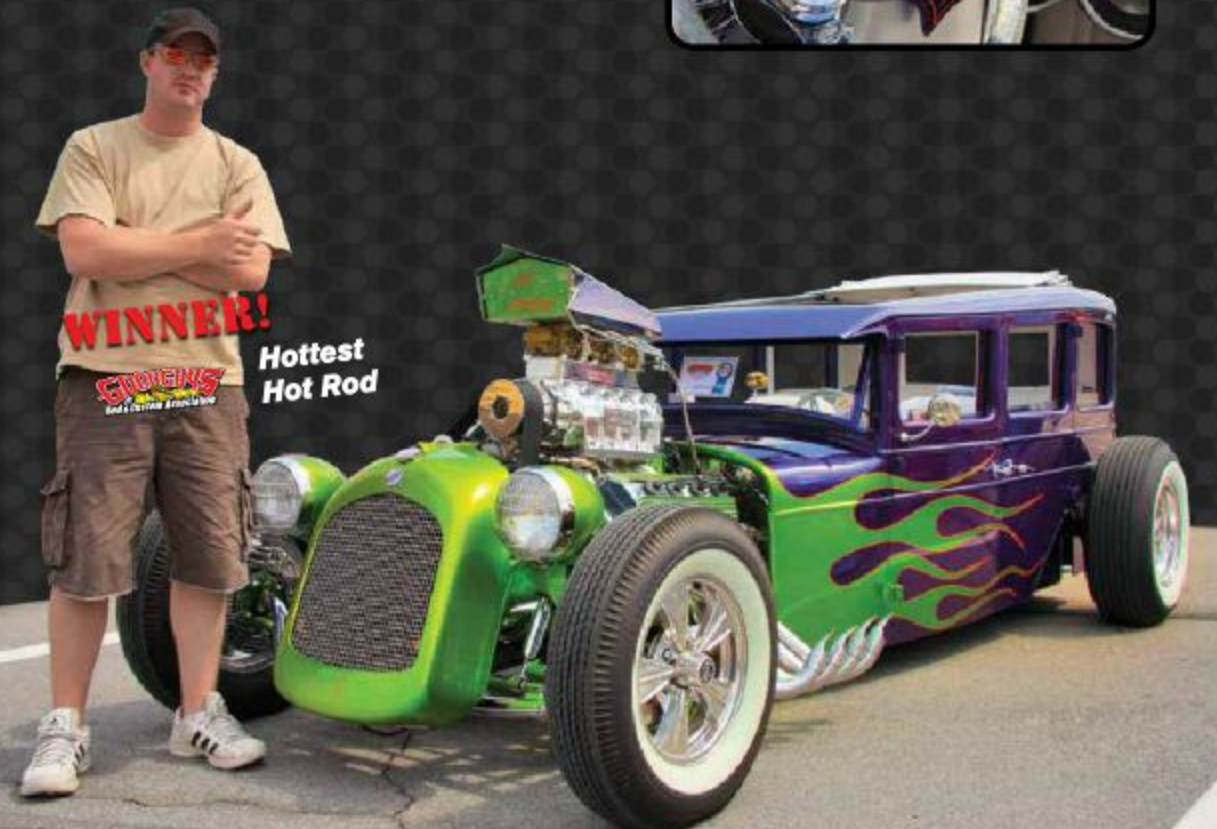

PRODUCT GROUPS

Custom Gauges

- Designer Gauges
  - Limited Edition Gauge Series
  - Metal Gauge Series
- Gauge Customization & Creation Process
- Gauge Face Sets
- Gauge Specs
- Online Gauge Design
- Style Kits

Gauge Accessories

- Built-in Indicator Kit
- Emblems
- Gauge Cups, Pods & Bezels
- Metal Gauge Faces
- Needles
- Sending Units
- Trim Rings

Promotional Items

- Banners
- Displays

NEW GAUGES! Pg 5

Aurora Designer Gauges

Aurora™ offers the largest selection of pre-assembled custom gauges in the world. Best of all, you can enjoy the beauty and craftsmanship of Aurora's pre-made designer gauges now, and change the custom faces in the future without un-installing the gauge!

Killer Gauges, Designed By The Pro!

NEW BEZELS! Pg 17

Vintage Roadster Bezels

To go along with the world's only truly 100% customizable gauges, Aurora Instruments™ now offers classic finned gauge bezels in four popular sizes- 1,2,3 or five gauge.

Classic Finned Design • Vintage Forged Beauty • Easy Mounting

CONTENTS

Banners	18	Gauge Sensors & Bezels	17
Built-In Indicator Kit	17	Limited Edition Gauge Series	13
Designer Gauges	5	Metal Gauge Faces	4
Emblems	4	Metal Gauge Series	5
Gauge Accessories	4	Needles	4
Gauge Bezels	17	Online Gauge Design	3
Gauge Bodies	1	Ordering	15
Gauge Creation Process	2	Promotional Items	18
Gauge Cups, Pods & Bezels	17	Sending Units	18
Gauge Displays	18	Style Kits	16
Gauge Face Sets	16	Trim Rings	4

Ryan Miller found the perfect gauge design for his award-winning Hot Rod in the Aurora Custom Gauge Gallery, which features thousands of custom designs. The custom skull design was created and shared in the gallery, and Ryan was easily able to order a set of custom gauges that matched the theme of his ride, which won the 'Hottest Hot Rod' award. Good job Ryan!