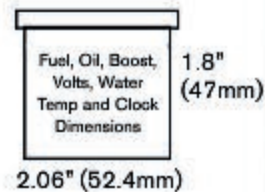

Water Temp  
GAR11ZEXLA000 #00901

Clock  
GAR11ZEXOA000 #00904

Boost Pressure  
GAR11ZEXMA000 #00902

- CUSTOMIZABLE
- PROGRAMMABLE
- METRIC OR STANDARD

The product and operations of this product are patent pending