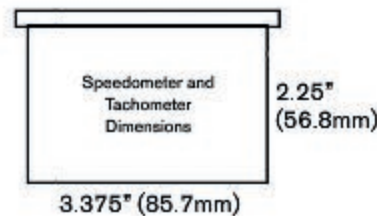

Water Temp  
GAR11ZEXLA000 #00901

Clock  
GAR11ZEXOA000 #00904

Boost Pressure  
GAR11ZEXMA000 #00902

- CUSTOMIZABLE
- PROGRAMMABLE
- METRIC OR STANDARD

The product and operations of this product are patent pending