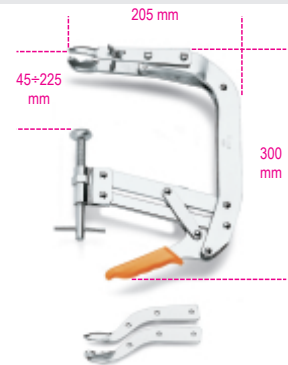

1450GC

valve spring compressor with straight and offset jaws

	art.	 kg
014500005	1450GC	1,6