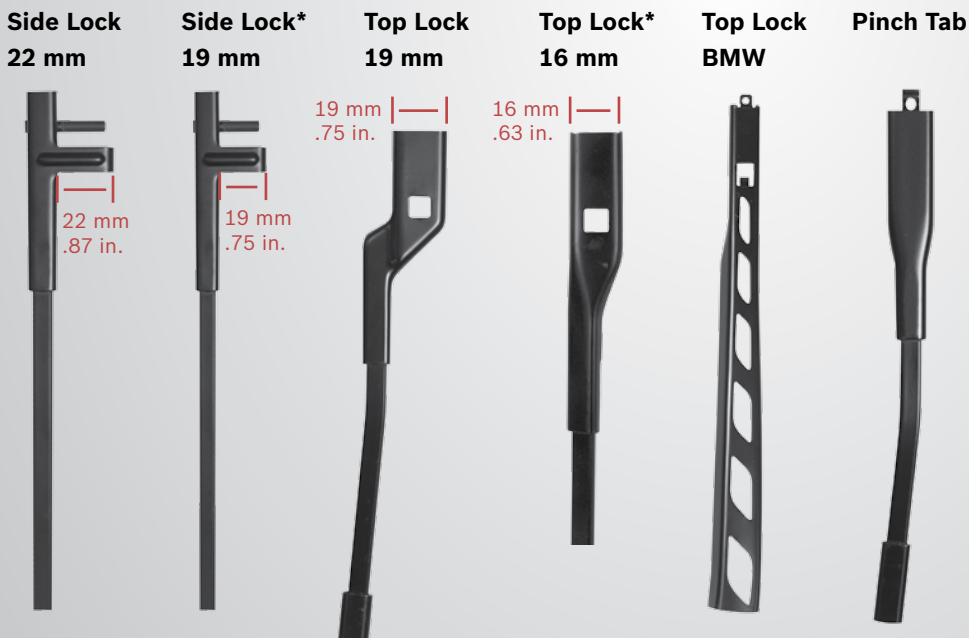

ICON™ Wiper Blades with ClearMax 365™

BOSCH

Invented for life

ICON Wiper Blades OE Fitment Solutions

The Simple Solution to OE Fitment

Bosch continues its innovation and leadership with the ICON OE Multi-Clip connector. Designed to tackle the ever increasing number of top-lock and side-lock applications in the market, the Multi-Clip features a flexible connector system, simplifying the installation process for all types of vehicles.

Designed with Total Performance in Mind

This Multi-Clip connector design not only offers outstanding performance, but provides a clean, attractive look that can complement any vehicle.

OE Arm Product Range Coverage

Part #	Length (in.)	% Coverage
17OE	17	0.16%
18OE	18	0.11%
19OE	19	0.37%
20OE	20	0.79%
21OE	21	0.83%
22OE	22	1.56%
24OE	24	1.61%
26OE	26	0.53%
28AOE	28	0.41%
Total		6.37%

Most Popular OE Connection Types Covered by ICON ClearMax 365™

*Requires specialty adapter.