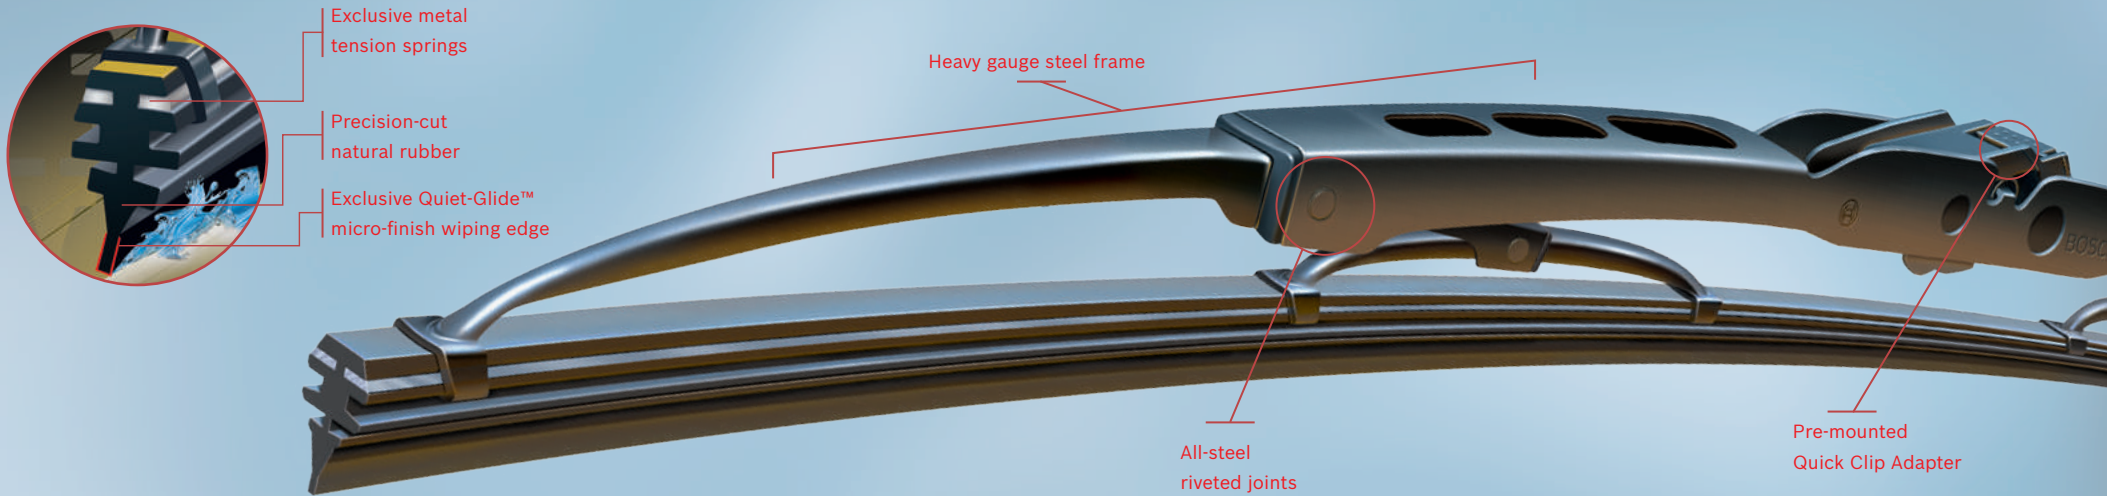

A Quiet-Glide™ micro-finish on the outer wiping edge provides a cleaner wipe and quieter operation.

The Micro Edge heavy gauge steel frame has an OE look and feel. A multi-point suspension system with riveted joints and exclusive metal tension springs provides direct and even pressure to the windshield to reduce streaking.

BOSCH is a trademark licensed by Robert Bosch GmbH and/or its affiliated entities.

Micro Edge Wiper Blades

BOSCH
Invented for life

Premium Wiping
Performance

BOSCH
Invented for life

Robust Construction for Reliable Performance

Product Feature

Quiet-Glide™ micro finish rubber wiping edge

Heavy gauge steel frame

All-steel riveted joints

Zinc dichromate coating

Exclusive metal tension springs

Pre-mounted Quick Clip adapter

Product Benefit

Precision-cut wiping edge

Robust frame design

Stable frame

Superior corrosion resistance

Specially tensioned for each blade length

No additional adapters required

Consumer Benefit

Clean and quiet operation
Consistent performance