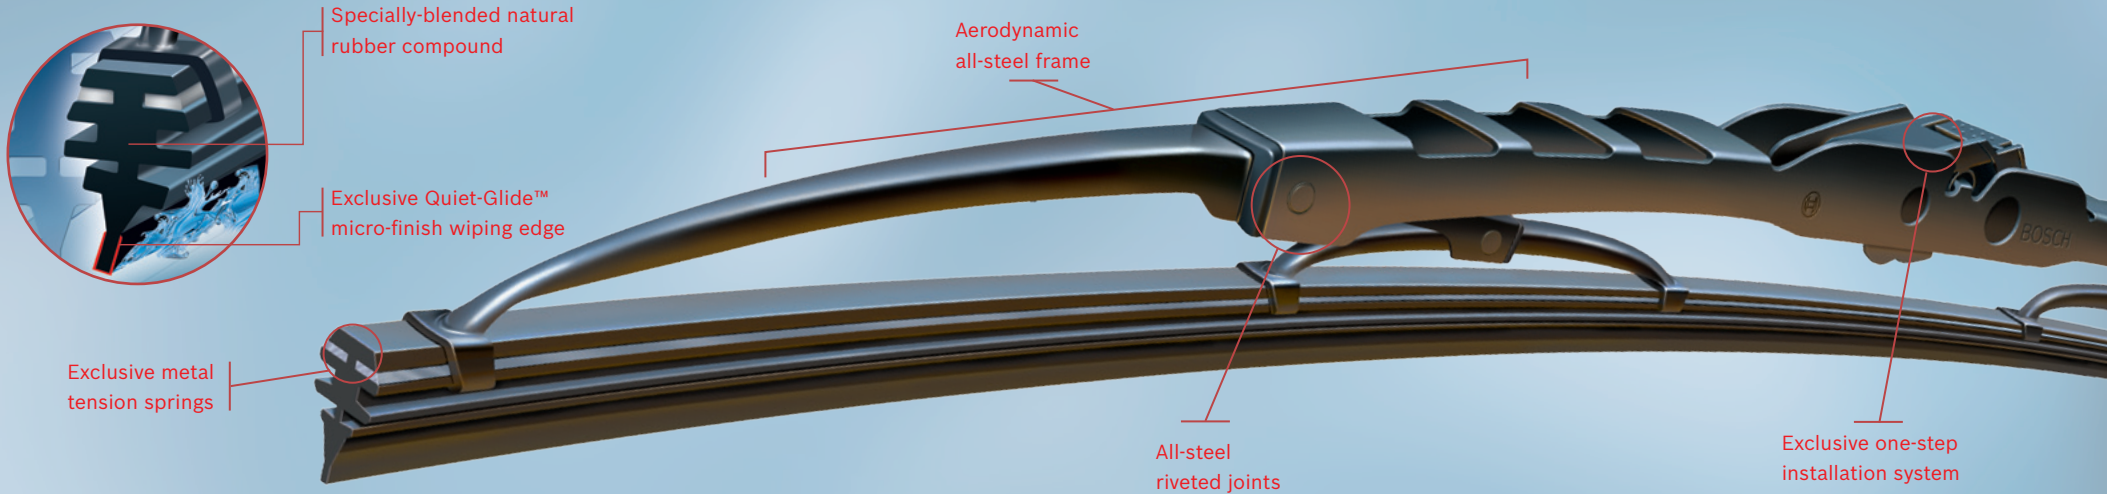

Bosch Excel+ is visibly above the rest.

Bosch Excel+ is built on an aerodynamic all-steel frame that allows air to flow through. This design holds the blade to the windshield at high speeds for consistently clear wiping performance.

Excel+ Wiper Blades

BOSCH
Invented for life

Premium Wiping
Performance

BOSCH
Invented for life

Advanced Technology in Conventional Blade Design

Product Feature

Specially-blended natural rubber compound

Aerodynamic all-steel OE frame design

All-steel riveted joints

Zinc dichromate coating

Exclusive metal tension springs

One-step installation system

Product Benefit

Removes even the smallest traces of water

Maintains blade contact at high speeds

Reduce play in frame

Superior corrosion resistance

Specially tensioned for each blade length
Consistent windshield contact

No adaptors required for over 90% of vehicle applications

Consumer Benefit

Clear View
Smooth, quiet operation