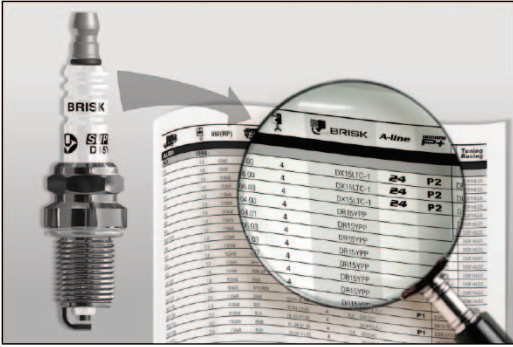

Proper installation of spark plugs

Before installation make you always sure that you use the proper type of the spark plug for particular engine.

Check out before installation whether the spark plug is provided with external gasket and whether the external gasket did not stay in the cylinder head from the preceding spark plug after repeated installation (this is not valid for taper seat spark plug).

Spark Plug Type	Thread Diameter	Cast Iron Cylinder Head (lb-ft.)	Aluminum Cylinder Head (lb-ft.)
Flat seat type (with gasket)	Ø 10 mm	7.2 ~ 10.8	7.2 ~ 8.7
	Ø 12 mm	10.8 ~ 18.0	10.8 ~ 14.5
	Ø 14 mm	18.0 ~ 25.3	18.0 ~ 21.6
	Ø 18 mm	25.3 ~ 32.5	25.3 ~ 32.5
Conical seat type (without gasket)	Ø 14 mm	10.8 ~ 18.0	7.2 ~ 14.5
	Ø 18 mm	14.5 ~ 21.6	14.5 ~ 21.6

Tightening torque must be within tolerancies gives in the table above.