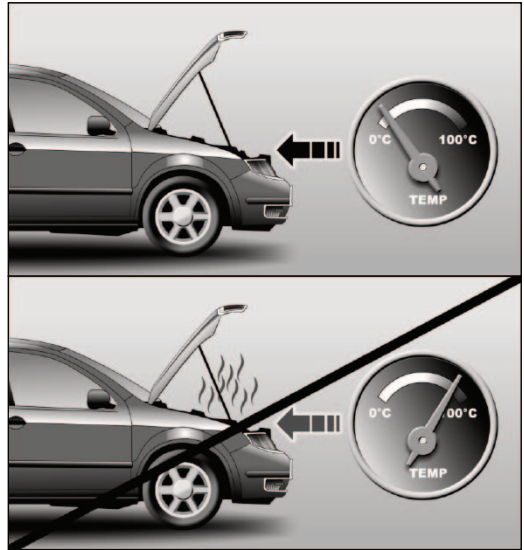

TightSpark plug installation and removing from the cylinder head must be carried out only when the engine has ambient temperature. Removing and installing spark plug while hot can actually cause thread and cylinder head damage.