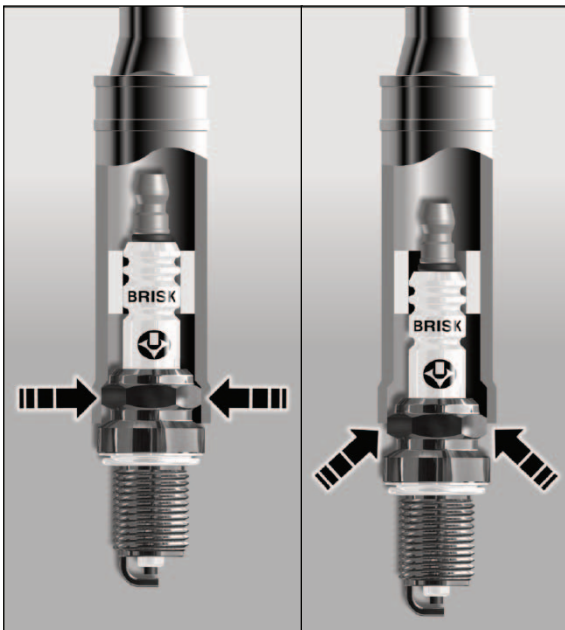

Tightening torque can be applied in such case only when the wrench is put on across the whole length of hexagon of spark plug metal shell.