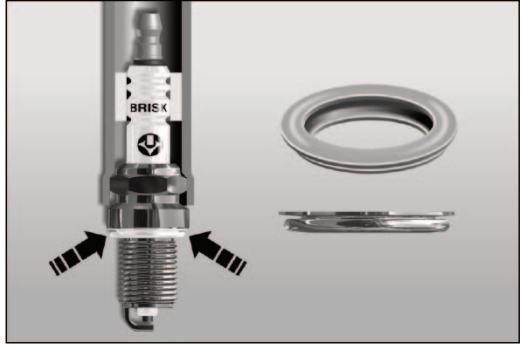

Proper installation of spark plugs

Before installation make you always sure that you use the proper type of the spark plug for particular engine.

Check out before installation whether the spark plug is provided with external gasket and whether the external gasket did not stay in the cylinder head from the preceding spark plug after repeated installation (this is not valid for taper seat spark plug).

Spark Plug Type	Thread Diameter	Cast Iron Cylinder Head (lb-ft.)	Aluminum Cylinder Head (lb-ft.)
Flat seat type (with gasket)	Ø 10 mm	7.2 ~ 10.8	7.2 ~ 8.7
	Ø 12 mm	10.8 ~ 18.0	10.8 ~ 14.5
	Ø 14 mm	18.0 ~ 25.3	18.0 ~ 21.6
	Ø 18 mm	25.3 ~ 32.5	25.3 ~ 32.5
Conical seat type (without gasket)	Ø 14 mm	10.8 ~ 18.0	7.2 ~ 14.5
	Ø 18 mm	14.5 ~ 21.6	14.5 ~ 21.6

Tightening torque must be within tolerancies gives in the table above.