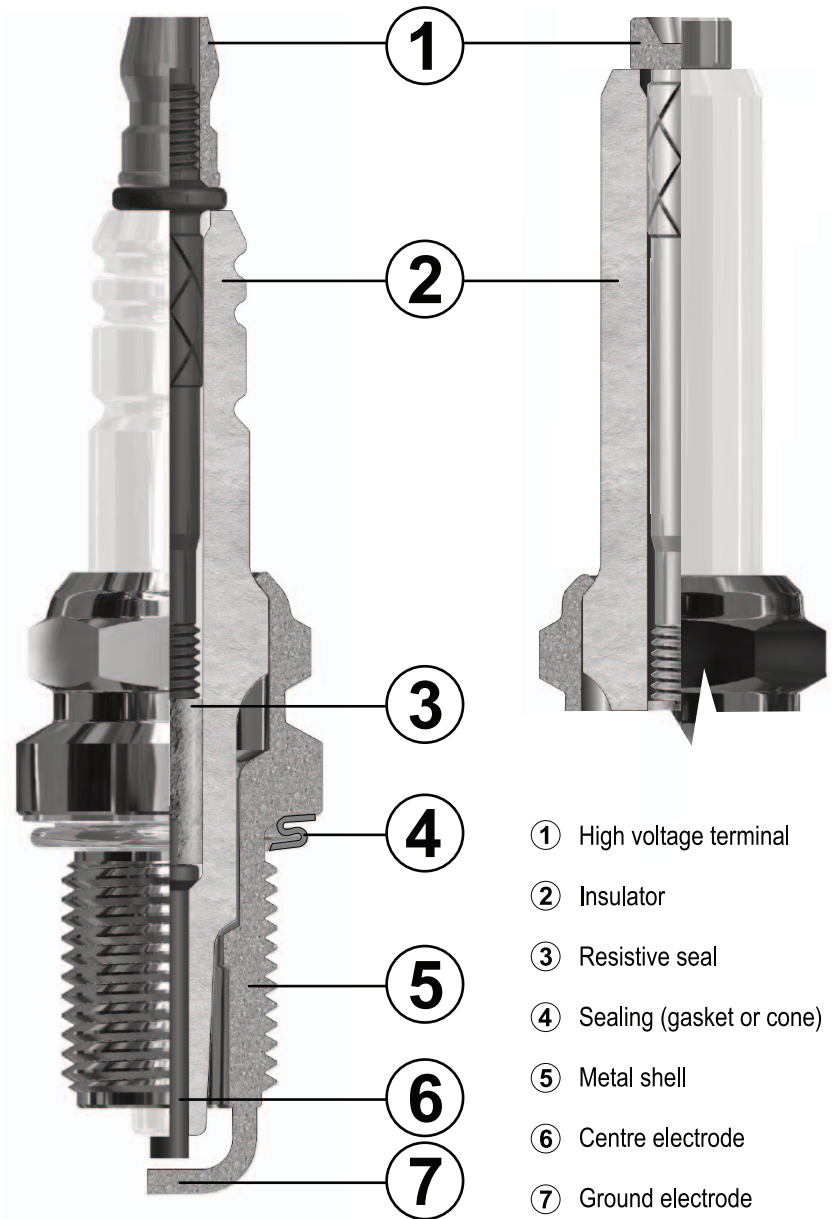

SPARK PLUG SECTIONAL VIEW