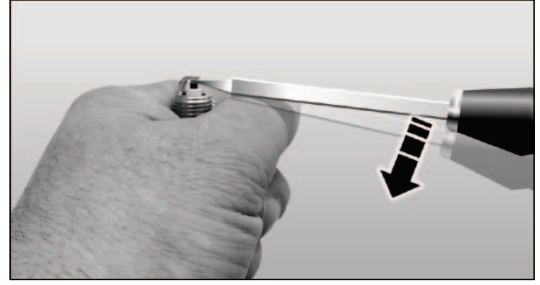

Procedure to modify the electrode spacing of BRISK spark plugs

Using screwdriver (this operation requires a certain skill). Insert the screwdriver between external and central electrode in the axle of external electrode the way the screwdriver touched only external electrode. Lever the external electrode by several tenths of millimetre over the back of thumb.