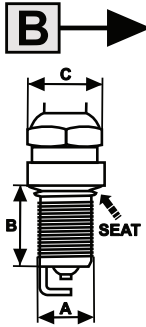

SPARK PLUG SECTIONAL VIEW

IDENTIFICATION SYSTEM

example:

BOER15YC-1

METAL SHELL DIMENSIONS

A B BB C D E F G H J K L M N NA P Q R S T U 3V X

TYPE	A	B	C	CONICAL SEAT	GASKET SEAT
A	M10x1,00	19mm	16mm		●
B	M12x1,25	19mm	16mm		●
BB	M12x1,25	19mm	18mm		●
C	M10x1,00	26,5mm	14mm		●
D	M14x1,25	19mm	16mm		●
E	M14x1,25	26,5mm	16mm		●
F	M18x1,50	11,2mm	21mm	●	
G	M14x1,25	17,5mm	16mm	●	
H	M14x1,25	11,2mm	16mm	●	
J	M14x1,25	9,5mm	21mm		●
K	M14x1,25	9,5mm	21mm		●
L	M14x1,25	19mm	21mm		●