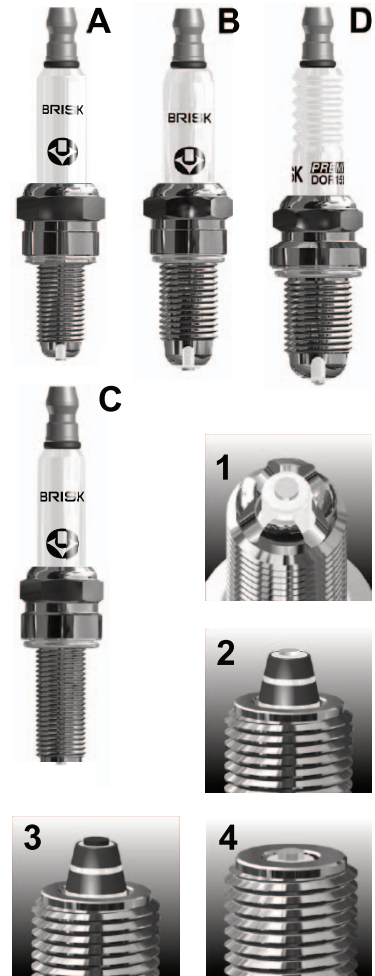

- Custom production
- Zakázková výroba
- Производство по заказ клиента
- Auftragsproduktion
- Fabricación por encargo
- Fabrication sur commande