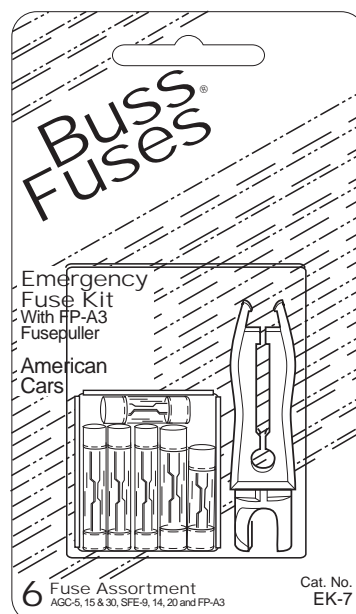

Emergency Fuse Kits With Fusepuller

AT-7 Blade Type

CATALOG SYMBOL: AT-7

Contents: ATC-5, 10, 15, 20, 25, 30 and FP-A3 Fusepuller

Six Fuses per Pack.
Ten Cards per Shelf Carton.

Card Size: 2-3/4" x 5-1/2"

Shelf Carton Size:
6-5/16" x 2-13/16" x 6-1/8"

Shelf Carton Volume: 0.063 cu. ft.
Shelf Carton Weight: 0.81 lbs.

120 Cards per Master Carton.

Master Carton Size:
19" x 12-7/8" x 5-3/4"

Master Carton Volume: 0.814 cu. ft.
Master Carton Weight: 10.97 lbs.

UPC Code: 51712 15107

EK-7 American Car

CATALOG SYMBOL: EK-7

Contents: AGC-5, 15 & 30; SFE-9, 14 & 20 and FPA3 Fusepuller

Six Fuses per Pack.
Ten Cards per Shelf Carton.

Card Size: 2-3/4" x 5-1/2"

Shelf Carton Size:
6-5/16" x 2-13/16" x 6-1/8"

UPC Code: 51712 15108

KB-7 British Car

CATALOG SYMBOL: KB-7

Contents: AGC-7-1/2, 15, 20, 25, & 30 and FPA3 Fusepuller

Five Fuses per Pack.
Five Cards per Shelf Carton.

Card Size: 2-3/4" x 5-1/2"

Shelf Carton Size:
4-1/2" x 2-13/16" x 6-1/8"