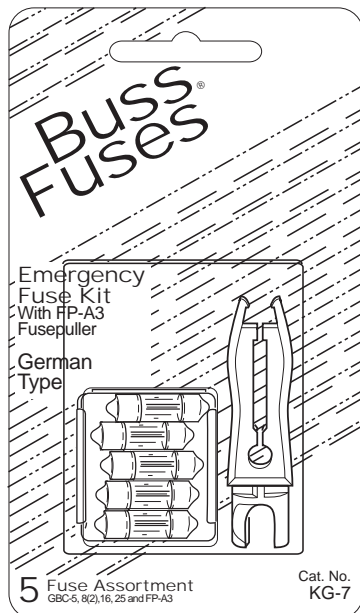

UPC Code: 51712 15108

KB-7 British Car

CATALOG SYMBOL: KB-7

Contents: AGC-7-1/2, 15, 20, 25, & 30 and FPA3 Fusepuller

Five Fuses per Pack.
Five Cards per Shelf Carton.

Card Size: 2-3/4" x 5-1/2"

Shelf Carton Size:
4-1/2" x 2-13/16" x 6-1/8"

Shelf Carton Volume: 0.045 cu. ft.
Shelf Carton Weight: 0.56 lbs.

120 Cards per Master Carton.

Master Carton Size:
18-7/8" x 9-1/4" x 11-1/2"

Master Carton Volume: 1.162 cu. ft.
Master Carton Weight: 14.69 lbs.

UPC Code: 51712 15147

Emergency Fuse Kits With Fusepuller

KG-7 German Type

CATALOG SYMBOL: KG-7

Contents: GBC-5, 8(2), 16, 25 and FP-A3 Fusepuller

Five Fuses per Pack.
Ten Cards per Shelf Carton.

Card Size: 2-3/4" x 5-1/2"