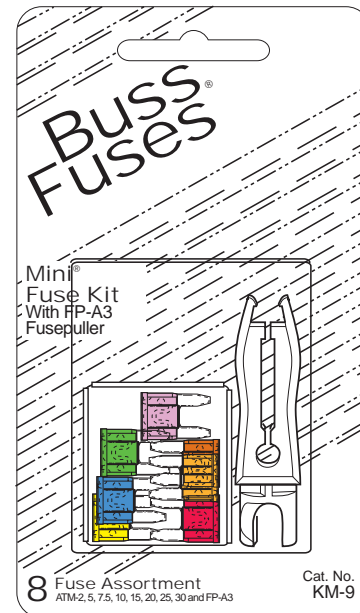

Master Carton Weight: 13.13 lbs.

UPC Code: 51712 15148

KJ-7 Japanese Car

CATALOG SYMBOL: KJ-7

Contents: AGC-5, 10, 15, 20, 30 and FP-A3 Fusepuller

Five Fuses per Pack.
Ten Cards per Shelf Carton.

Card Size: 2-3/4" x 5-1/2"

Shelf Carton Size:
6-5/16" x 2-13/16" x 6-1/8"

Shelf Carton Volume: 0.063 cu. ft.

Shelf Carton Weight: 0.99 lbs.

120 Cards per Master Carton.

Master Carton Size:
19" x 12-7/8" x 5-3/4"

Master Carton Volume: 0.814 cu. ft.

Master Carton Weight: 13.13 lbs.

UPC Code: 51712 15149

KM-9 MINI® Fuse Kit

CATALOG SYMBOL: KM-9

Contents: ATM-2, 5, 7-1/2, 10, 15, 20, 25, 30 and FP-A3 Fusepuller

Five Fuses per Pack.
Ten Cards per Shelf Carton.