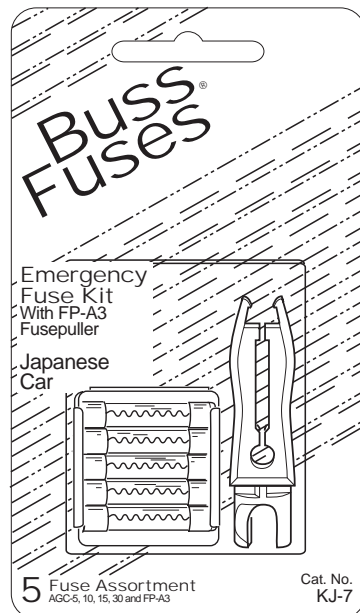

KJ-7 Japanese Car

CATALOG SYMBOL: KJ-7

Contents: AGC-5, 10, 15, 20, 30 and FP-A3 Fusepuller

Five Fuses per Pack.
Ten Cards per Shelf Carton.

Card Size: 2-3/4" x 5-1/2"

Shelf Carton Size:
6-5/16" x 2-13/16" x 6-1/8"

Shelf Carton Volume: 0.063 cu. ft.

Shelf Carton Weight: 0.99 lbs.

120 Cards per Master Carton.

Master Carton Size:
19" x 12-7/8" x 5-3/4"

Master Carton Volume: 0.814 cu. ft.

Master Carton Weight: 13.13 lbs.

UPC Code: 51712 15149