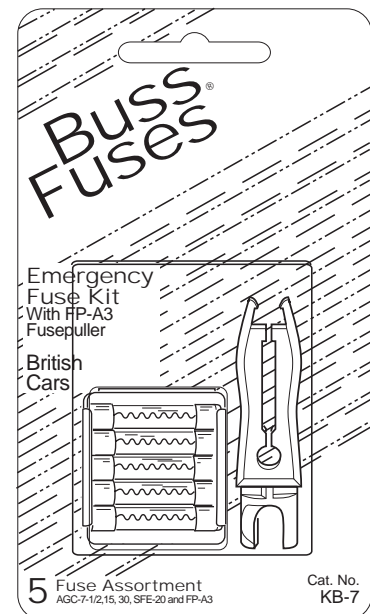

Emergency Fuse Kits With Fusepuller

AT-7 Blade Type

CATALOG SYMBOL: AT-7

Contents: ATC-5, 10, 15, 20, 25, 30 and FP-A3 Fusepuller

Six Fuses per Pack.
Ten Cards per Shelf Carton.

Card Size: 2-3/4" x 5-1/2"

Shelf Carton Size:
6-5/16" x 2-13/16" x 6-1/8"

Shelf Carton Volume: 0.063 cu. ft.
Shelf Carton Weight: 0.99 lbs.

120 Cards per Master Carton.

Master Carton Size:
19" x 12-7/8" x 5-3/4"

Master Carton Volume: 0.814 cu. ft.
Master Carton Weight: 13.13 lbs.

UPC Code: 51712 15108

KB-7 British Car

CATALOG SYMBOL: KB-7

Contents: AGC-7-1/2, 15, 20, 25, & 30 and FPA3 Fusepuller

Five Fuses per Pack.
Five Cards per Shelf Carton.

Card Size: 2-3/4" x 5-1/2"

Shelf Carton Size:
4-1/2" x 2-13/16" x 6-1/8"