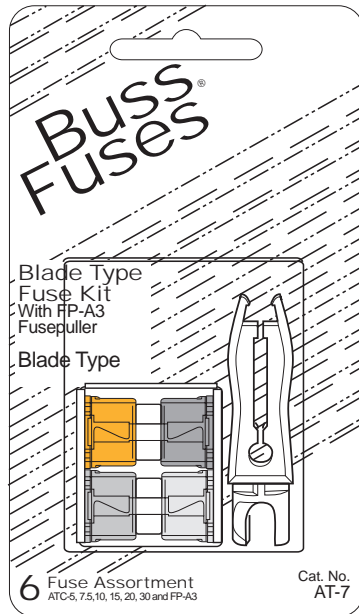

Emergency Fuse Kits With Fusepuller

AT-7 Blade Type

CATALOG SYMBOL: AT-7

Contents: ATC-5, 10, 15, 20, 25, 30 and FP-A3 Fusepuller

Six Fuses per Pack.
Ten Cards per Shelf Carton.

Card Size: 2-3/4" x 5-1/2"

Shelf Carton Size:
6-5/16" x 2-13/16" x 6-1/8"

Shelf Carton Volume: 0.063 cu. ft.
Shelf Carton Weight: 0.81 lbs.

120 Cards per Master Carton.

Master Carton Size:
19" x 12-7/8" x 5-3/4"

Master Carton Volume: 0.814 cu. ft.
Master Carton Weight: 10.97 lbs.

UPC Code: 51712 15107

EK-7 American Car

CATALOG SYMBOL: EK-7

Contents: AGC-5, 15 & 30; SFE-9, 14 & 20 and FPA3 Fusepuller

Six Fuses per Pack.
Ten Cards per Shelf Carton.

Card Size: 2-3/4" x 5-1/2"

Shelf Carton Size:
6-5/16" x 2-13/16" x 6-1/8"

UPC Code: 51712 15108

KB-7 British Car

CATALOG SYMBOL: KB-7

Contents: AGC-7-1/2, 15, 20, 25, & 30 and FPA3 Fusepuller

Five Fuses per Pack.
Five Cards per Shelf Carton.

Card Size: 2-3/4" x 5-1/2"

Shelf Carton Size:
4-1/2" x 2-13/16" x 6-1/8"