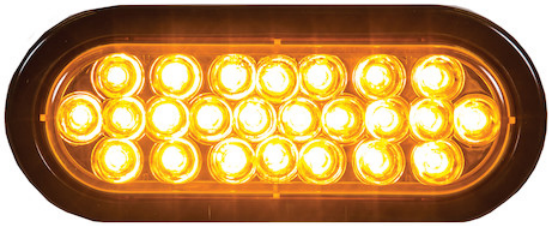

6 Inch Amber Oval Recessed Strobe Light With 24 LED

Buyers Part Number: SL65AO

Buyers Products 6 Inch Oval LED Recessed Strobe Light has 24 LEDs in impact-resistant plastic housing.

- Energy saving power with 24 bright LEDs.
- Can flash up to six times per second.
- Uses a PL-3 connection.
- Impact-resistant plastic housing.
- IP67 rated for water and dust resistance.
- Backed with a 5 year warranty.

Specifications

Alternating Function (Y/N)	No	Amp draw at 12 Volts	0.50 A
Base / Mount Type	Recessed	Built-In Switch	No
Certification	IP67	Class Level	2
Color	Amber	Connector	Blunt Cut/Ring Terminal
Hard Wired or Plug	Plug	Height	2.250"
Housing Material	Polymer	Lead Length	12.00"
LED 2 Color OLD	Amber	Lens Material	Polycarbonate
Lens Shape	Oval	Mount Type	Grommet, Snap-In
Number of Contacts	3	Number of Flash Patterns	6
Number of Wires	3	Overall Width	6.500"
Plug Included	Yes	Synchronous Function	No
Traffic Strobe Patterns	No	Type of Plug	PL-3 Connection
Voltage	12-24 VDC	Wattage	6 W
Shipping Weight	0.7 lb		