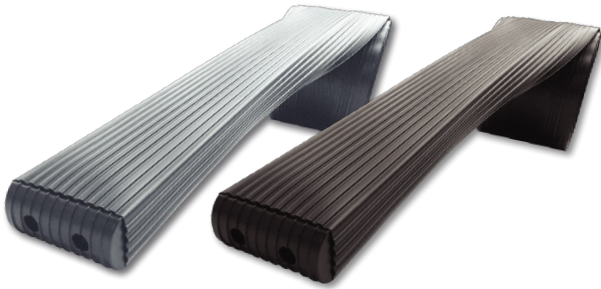

NEW PRODUCT RELEASE

250' roll Seamless

SAY GOODBYE TO CARPET!

250' SEAMLESS BUNK WRAP ROLL

COOL GREY

MIDNIGHT BLACK

Endcaps and Hardware sold separately.

A PERMANENT SOLUTION!

- Less strain on arms, ropes, pulleys, and bow eyes
- Helps reduce the spread of invasive species
- Eliminate Electrolysis breakdown of Aluminum
- Great for Boat, Pontoon, and PWC, Lifts and Trailers
- End Caps and All Stainless hardware included
- Bunk Wrap mounts directly over bare wood

UP TO 300% REDUCTION IN LOADING FORCE

PART NO.

DESCRIPTION

23068	BunkWrap 2x4" Grey (BULK250')
23068-BK	BunkWrap 2x4" Black (BULK250')
23070	BunkWrap 2x6" Grey (BULK250')
23070-BK	BunkWrap 2x6" Black (BULK 250')
23072	Bunk EndCaps 2x4" Grey (24pc.box)
23072-BK	Bunk EndCaps 2x4" Black (24pc.box)
23074	Bunk EndCaps 2x6" Grey (24pc.box)
23074-BK	Bunk EndCaps 2x6" Black (24pc.box)
CHPO101	Stainless Hardware (33 Pack)