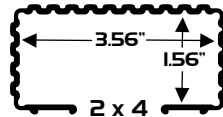

250' SEAMLESS BUNK WRAP ROLL

COOL GREY

MIDNIGHT BLACK