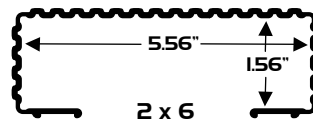

250' SEAMLESS BUNK WRAP ROLL