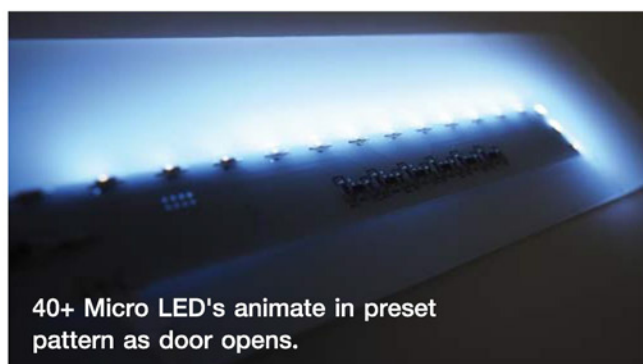

NEW PRODUCTS

ANIGLO

SILL PLATES

STAINLESS STEEL
PRODUCTS

ANIGLO SILL PLATES

YEAR		SPECIFICATIONS					PART NO.
FROM	TO	MAKE	MODEL	DR	ADDITIONAL DETAILS	PCS.	
CHEVROLET							
2015	2018	Chevrolet	Colorado	4	Crew Cab Only (ON VEHICLE)	4	SPCH738
2007	2013	Chevrolet	Silverado 1500	4	Crew Cab Only (ON PART)	4	SPCH732
2014	2018	Chevrolet	Silverado 1500	4	Crew Cab Only (ON PART)	4	SPCH733
2007	2014	Chevrolet	Silverado 2500/3500/Dually	4	Crew Cab Only (ON PART)	4	SPCH732
2015	2018	Chevrolet	Silverado 2500/3500/Dually	4	Crew Cab Only (ON PART)	4	SPCH733
DODGE RAM							
2009	2018	Dodge	Ram 1500	4	Crew Cab Only (ON PART)	4	SPDO731
2009	2018	Dodge	Ram 1500	4	Quad Cab (ON PART)	4	SPDO732
2010	2018	Dodge	Ram 2500/3500/Dually	4	Crew Cab Only (ON PART)	4	SPDO731
2010	2018	Dodge	Ram 2500/3500/Dually	4	Quad Cab (ON PART)	4	SPDO732
FORD							
2009	2014	Ford	F-150	4	Crew Cab Only (ON VEHICLE)	4	SPFD734
2015	2018	Ford	F-150	4	Crew Cab Only (ON PART)	4	SPFD735
1999	2007	Ford	F-250/ 350	4	Crew Cab Only (ON PART)	4	SPFD736
2008	2016	Ford	F-250/ 350	4	Crew Cab Only (ON PART)	4	SPFD736
GMC							
2015	2018	GMC	Canyon	4	Crew Cab Only (ON VEHICLE)	4	SPCH738
2007	2013	GMC	Sierra 1500	4	Crew Cab Only (ON PART)	4	SPCH732
2014	2018	GMC	Sierra 1500	4	Crew Cab Only (ON PART)	4	SPCH733
2007	2014	GMC	Sierra 2500/3500/Dually	4	Crew Cab Only (ON PART)	4	SPCH732
2015	2018	GMC	Sierra 2500/3500/Dually	4	Crew Cab Only (ON PART)	4	SPCH733
NISSAN							
2016	2018	Nissan	Titan	4	Crew Cab Only (ON VEHICLE)	4	SPCH738
TOYOTA							
2005	2017	Toyota	Tacoma	4	Crew Cab Only (ON VEHICLE)	4	SPTO737