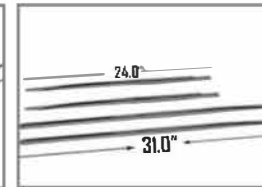

**CHROME ABS
PRODUCTS**

BODYSIDE MOLDINGS

UNIVERSAL

BODYSIDE MOLDINGS UNIVERSAL

YEAR		SPECIFICATIONS							PART NO.
FROM	TO	MAKE	MODEL	DR	ADDITIONAL DETAILS	WIDTH	PCS.		
STREAMLINE									
-	-	UNIVERSAL	31.0 inches in Front Length/ 24.0 Rear	2/4	2 Front Pieces - 2 Rear Pieces	0.5	4	BS3124	
-	-	UNIVERSAL	31.0 inches in Front Length/ 31.0 Rear	2/4	2 Front Pieces - 2 Rear Pieces	0.5	4	BS3131	
-	-	UNIVERSAL	38.0 inches in Front Length/ 24.0 Rear	2/4	2 Front Pieces - 2 Rear Pieces	0.5	4	BS3824	
-	-	UNIVERSAL	38.0 inches in Front Length/ 31.0 Rear	2/4	2 Front Pieces - 2 Rear Pieces	0.5	4	BS3831	
REGULAR									
-	-	UNIVERSAL	21.0 inches in Length	2/4	2 Pieces - Dagger Blade Style	2.0	2	BS114	
-	-	UNIVERSAL	24.0 inches in Length	2/4	2 Pieces - Dagger Blade Style	2.0	2	BS110	
-	-	UNIVERSAL	26.0 inches in Length	2/4	2 Pieces - Dagger Blade Style	2.0	2	BS109	
-	-	UNIVERSAL	31.0 inches in Length	2/4	2 Pieces - Dagger Blade Style	2.0	2	BS108	
-	-	UNIVERSAL	34.5 inches in Length	2/4	2 Pieces - Dagger Blade Style	2.0	2	BS107	
-	-	UNIVERSAL	35.5 inches in Length	2/4	2 Pieces - Dagger Blade Style	2.0	2	BS106	
-	-	UNIVERSAL	36.5 inches in Length	2/4	2 Pieces - Dagger Blade Style	2.0	2	BS105	
-	-	UNIVERSAL	38.5 inches in Length	2/4	2 Pieces - Dagger Blade Style	2.0	2	BS113	
-	-	UNIVERSAL	41.0 inches in Length	2/4	2 Pieces - Dagger Blade Style	2.0	2	BS104	
-	-	UNIVERSAL	42.5 inches in Length	2/4	2 Pieces - Dagger Blade Style	2.0	2	BS103	
-	-	UNIVERSAL	43.5 inches in Length	2/4	2 Pieces - Dagger Blade Style	2.0	2	BS102	
-	-	UNIVERSAL	46.0 inches in Length	2/4	2 Pieces - Dagger Blade Style	2.0	2	BS112	
-	-	UNIVERSAL	48.0 inches in Length	2/4	2 Pieces - Dagger Blade Style	2.0	2	BS111	
-	-	UNIVERSAL	49.0 inches in Length	2/4	2 Pieces - Dagger Blade Style	2.0	2	BS101	