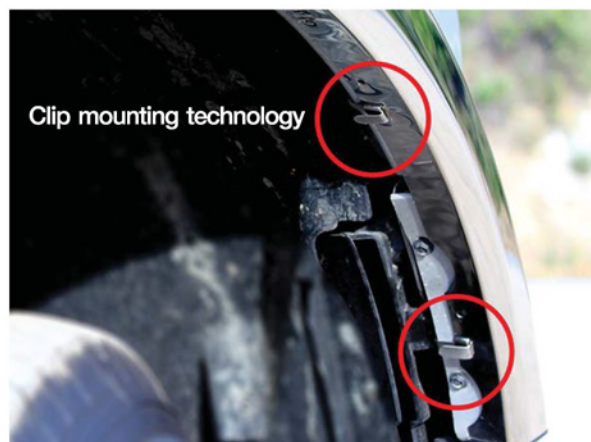

NEW PRODUCTS

X FENDER FLARES

X-Fender Flares are crossover of our popular stainless steel fender trim and the factory fender flares. Our X-Fender Flares are made of 100% high quality stainless steel, hand polished with the finest craftsmanship and meticulous attention to detail to produce mirror finish. Integrated with special proprietary polymer backing to protect paint surface for the life of the vehicle.

X-FENDER FLARES

STAINLESS STEEL

YEAR		SPECIFICATIONS									PART NO.
FROM	TO	MAKE	MODEL	DR	ADDITIONAL DETAILS	FRONT	REAR	WIDTH	PCS.		
FORD											
2004	2014	Ford	F-150	2/4	Without OEM Flares	3/4	Full	2.52 in	4	FTFDX02	
2015	2017	Ford	F-150	2/4	Without OEM Flares	3/4	Full	2.52 in	4	FTFDX14	
1999	2007	Ford	F-250/350 Super Duty	2/4	Without OEM Flares	3/4	Full	2.52 in	4	FTFDX01