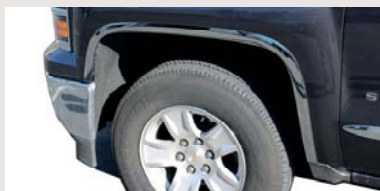

POLISHED FENDER TRIM

Part# FTCH205
2014-2015 Silverado 1500 2/4dr
without OEM Flares