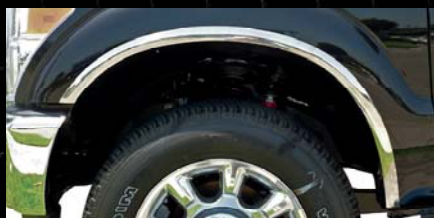

Part# TLF123

Chrome Taillight Cover
2004-2008 Ford F-150

JANUARY 2017

2011-2016 Ford F-250/350 Super Duty

BLACK FENDER TRIM

Part# FTFD803
2011-2016 Ford F-250/350 Super Duty
without Factory Flares

POLISHED FENDER TRIM