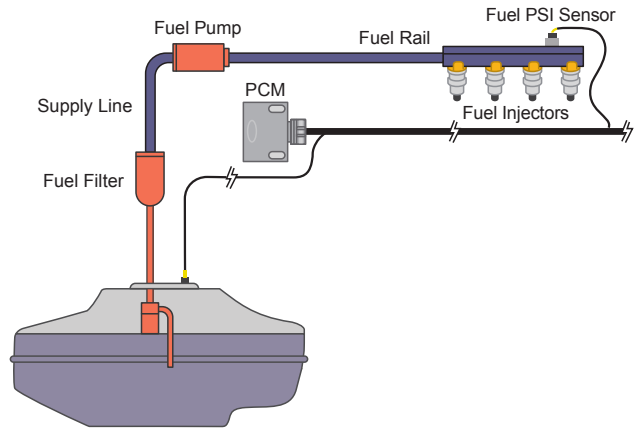

UNIVERSAL FUEL PUMPS

Carter offers universal fuel pumps in a range of configurations, including rotary vane, gerotor and solenoid, which meet the needs of vehicles where fuel pump pressure does not exceed 15 PSI.

- 100% factory tested and approved
- Offered in a variety of applications, depending on vehicle need

UNIVERSAL PUMP GUIDELINES

The universal fuel pump should be mounted below the fuel tank, as all fuel pumps do not have equal lift capabilities. Also, the pump must be mounted below the carburetor to avoid possible vapor lock conditions occurring. Under no circumstances should the pump be mounted in the trunk, inside the vehicle, or in the engine compartment; personal injury could occur in the event of fuel line rupture.

Always mount a good quality fuel filter on the inlet side of the pump. Failure to do so will void the warranty. **Do not mount the pump near exhaust system components, as heat contributes to vapor lock.** Care should be exercised to protect the pump from splash or water immersion.

Engine cylinder capacity	4-8 cylinders, based on catalog application
Peak pressure	7 PSI maximum system pressure,* 16 PSI maximum static pressure
Weight	Approximately 0.4 – 1.2 kg
Drive voltage	13.5VDC Typical, 24VDC for some universal applications

*Application specific