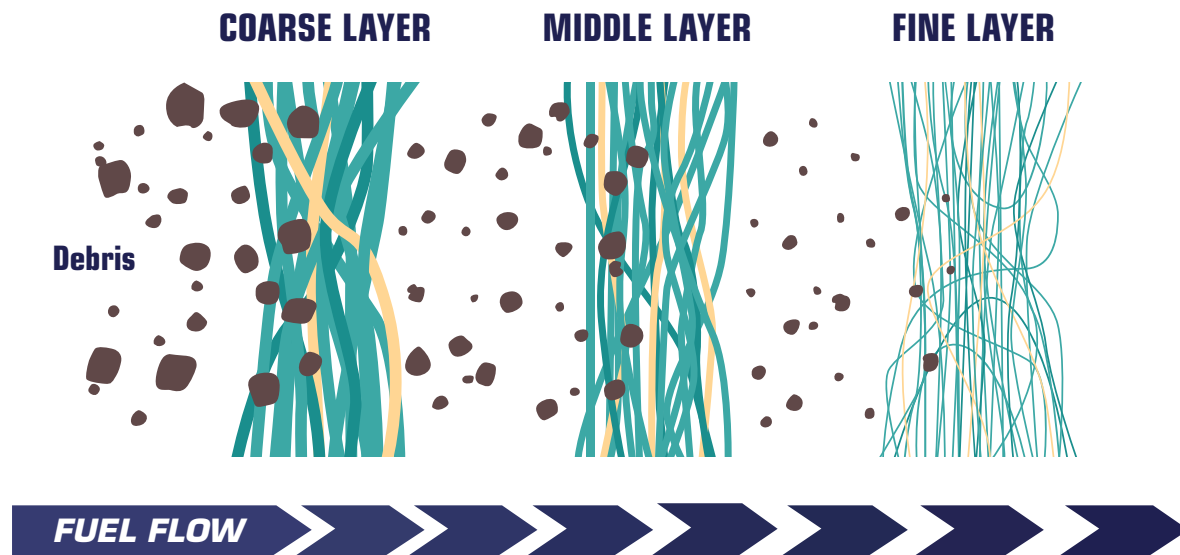

CLEANSCREEN™ TECHNOLOGY

A clogged strainer, typically caused by a contaminated tank, can dramatically reduce fuel flow and lead to driveability issues. Too often, the technician assumes the problem is the fuel pump rather than the strainer and fails to correct the contamination problem.

Carter exclusively provides CleanScreen™ technology* to better trap these finer particles with multi-layer internal and external strainers, offering 40% more dirt-holding capacity.* This design increases fuel pump life in dirty fuel environments and is less prone to clogging — offering improved performance.

**40%
MORE**
DIRT-HOLDING
CAPACITY*

**CONTAMINATED FUEL IS THE LEADING
CAUSE OF FUEL PUMP FAILURE.**

*Application specific