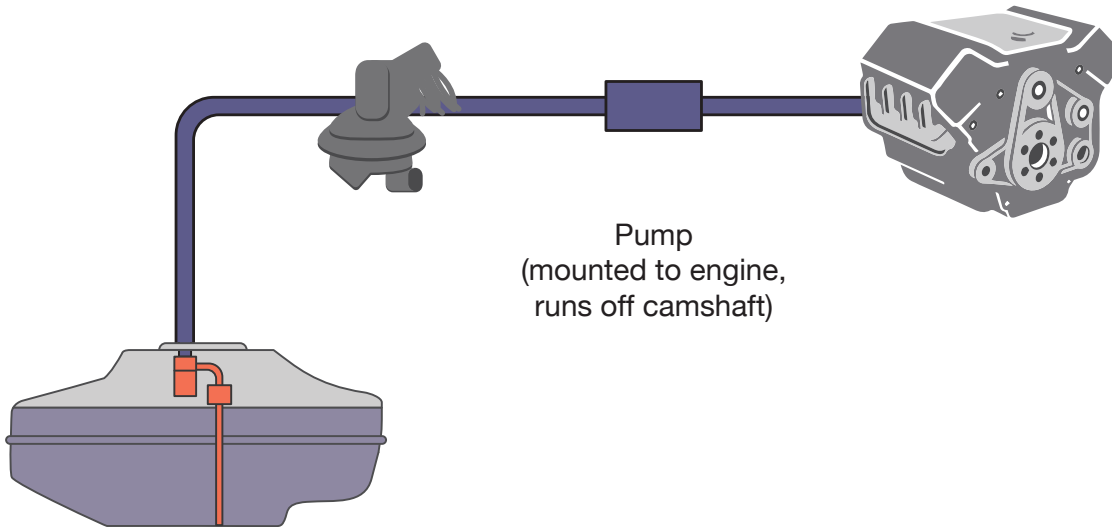

MECHANICAL FUEL PUMPS (FIRST GENERATION)

By offering an “All Makes – All Models” program, Carter displays an unwavering commitment to the automotive industry. This includes extensive coverage for vehicles utilizing first generation mechanical fuel pumps. These pumps are engineered and offered to car enthusiasts who work closely with older, well-maintained vehicles. The in-line pumps are driven by the camshaft, which effectively transfers fuel from the tank to the carburetor.

- 100% factory tested and approved
- Ideal for vehicles with low fuel pump pressure averaging between 4 to 6 PSI
- Less susceptible to contaminants because it's located outside the fuel tank

Carter mechanical fuel pumps are suitable primarily for carbureted engines for vehicles in operation prior to 1980 with fuel pump pressure averaging between 4 to 6 PSI.

Engine cylinder capacity	4-10 cylinders, based on catalog application
Peak pressure	6 PSI maximum pressure, 6-8 PSI maximum static pressure
Weight	Approximately 0.3-1.0 kg