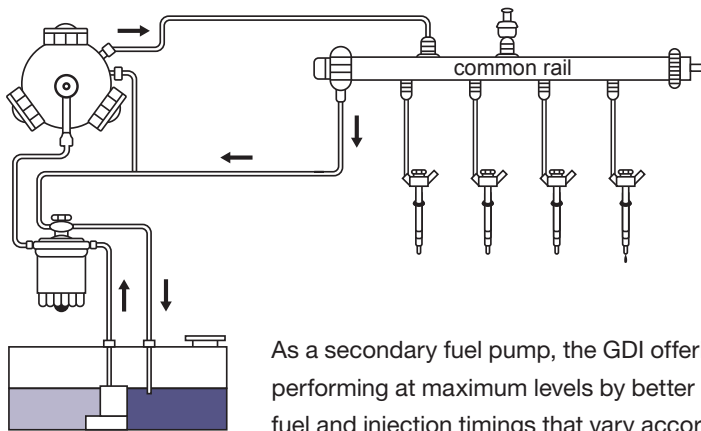

As a secondary fuel pump, the GDI offering ensures the vehicle is performing at maximum levels by better controlling the amount of fuel and injection timings that vary according to engine load.

Additionally, the pump delivers operating pressures from 500 to 2900 PSI to accommodate various vehicle designs.