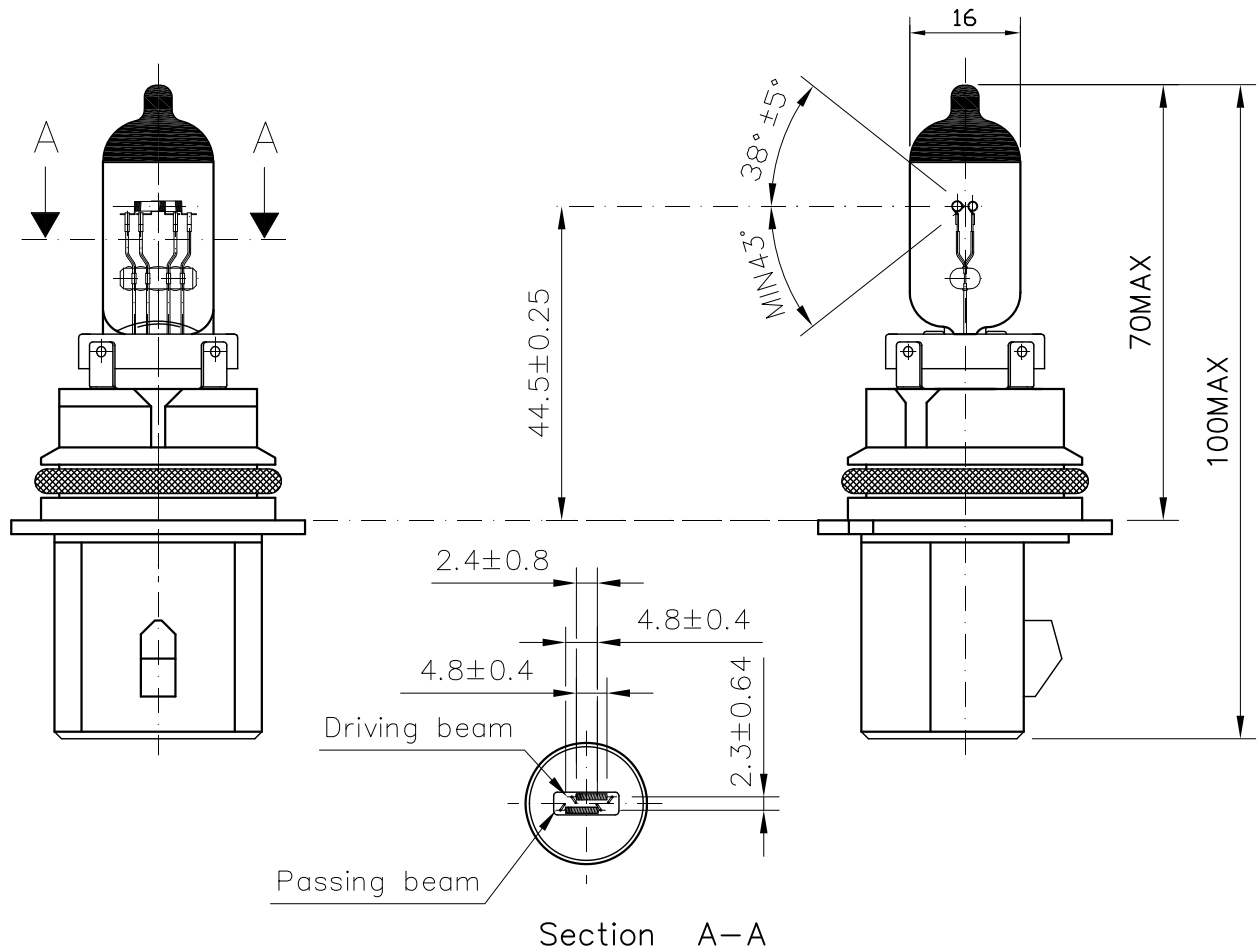

Since 1959

Product Information Sheet

HB1 (9004) 12V 65/45W

9004

2013. 03. 05 NEW

OLD

Halogen bulb
 HB1 12V 65/45W STD
 Cap: ¹⁾ P29t
 Type: 9004
 ECE R37 None
 FMVSS 108 DOT
 Bulb mat.: Hardglass
 Made in china /JDH

¹⁾ according to IEC 61-1 sheet 7004-66-1, SAE J1383 and FMVSS 108

Technical data		FMVSS 108
Test voltage		12.8V
Power	DBF	70Wmax
	PBF	50Wmax
Luminous flux	DBF	1200lm $\pm 15\%$
	PBF	700lm $\pm 15\%$
Lumen maintenance		
DBF		90 % min
PBF		90 % min
Rated life:		at 14.0V
DBF		150 h average
PBF		320 h average
Maximum operating temperature:		1: bulb 650°C max 2: pinch 400°C max
Operating position		horizontal