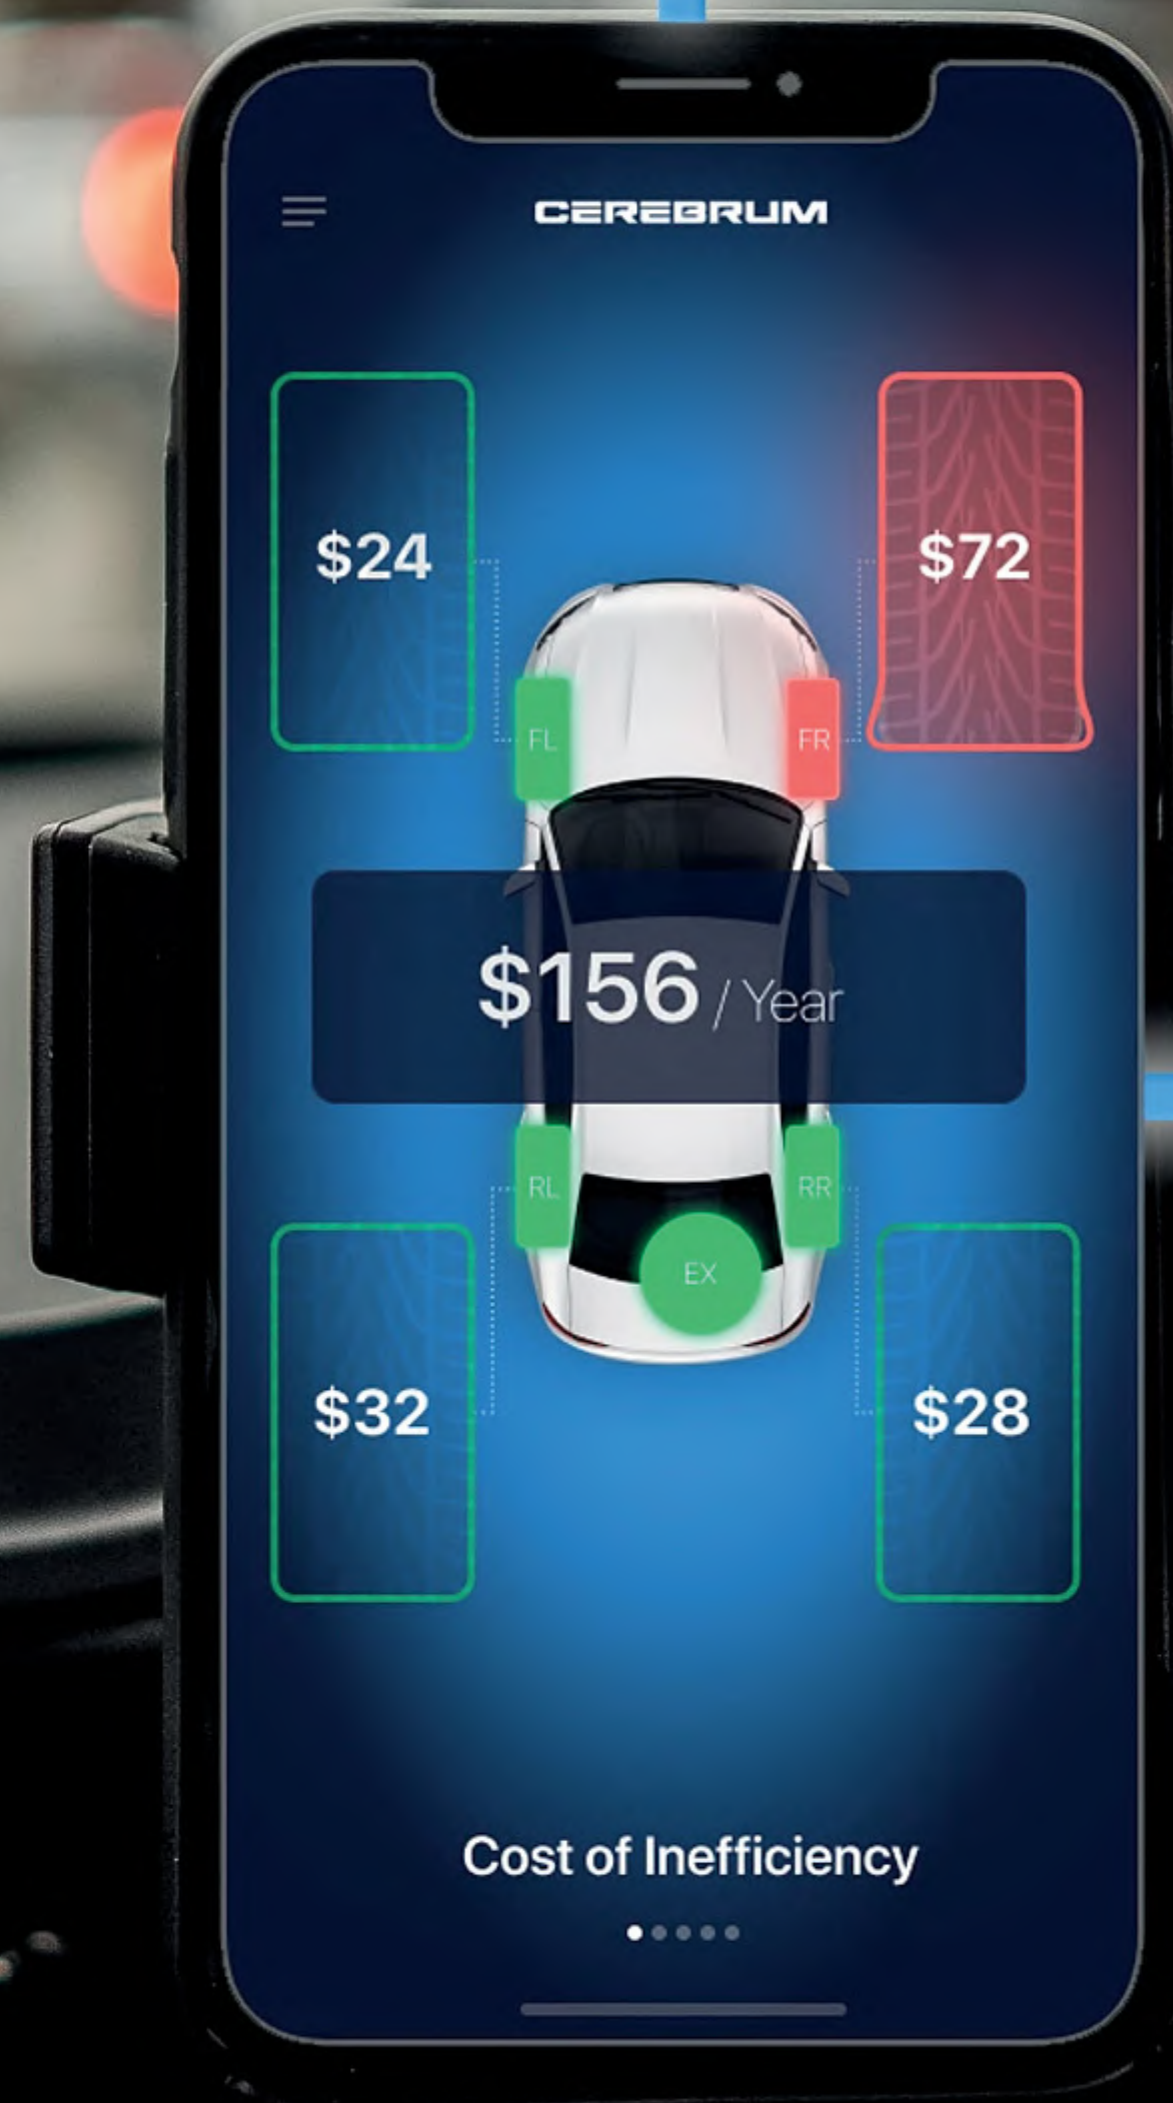

Pressure

Temperature

Tread Depth

Efficiency

Emissions

Advanced Mode

Alignment

EFFICIENCY & EMISSIONS

Save the environment and some cash by optimizing vehicle rolling resistance. These screens quantify the impact of inefficient tire maintenance.

Screen Features

- + Cost breakdown per tire
- + Quantifies fuel and tread wear loss
- + Quantifies excess carbon impact due to inefficiency