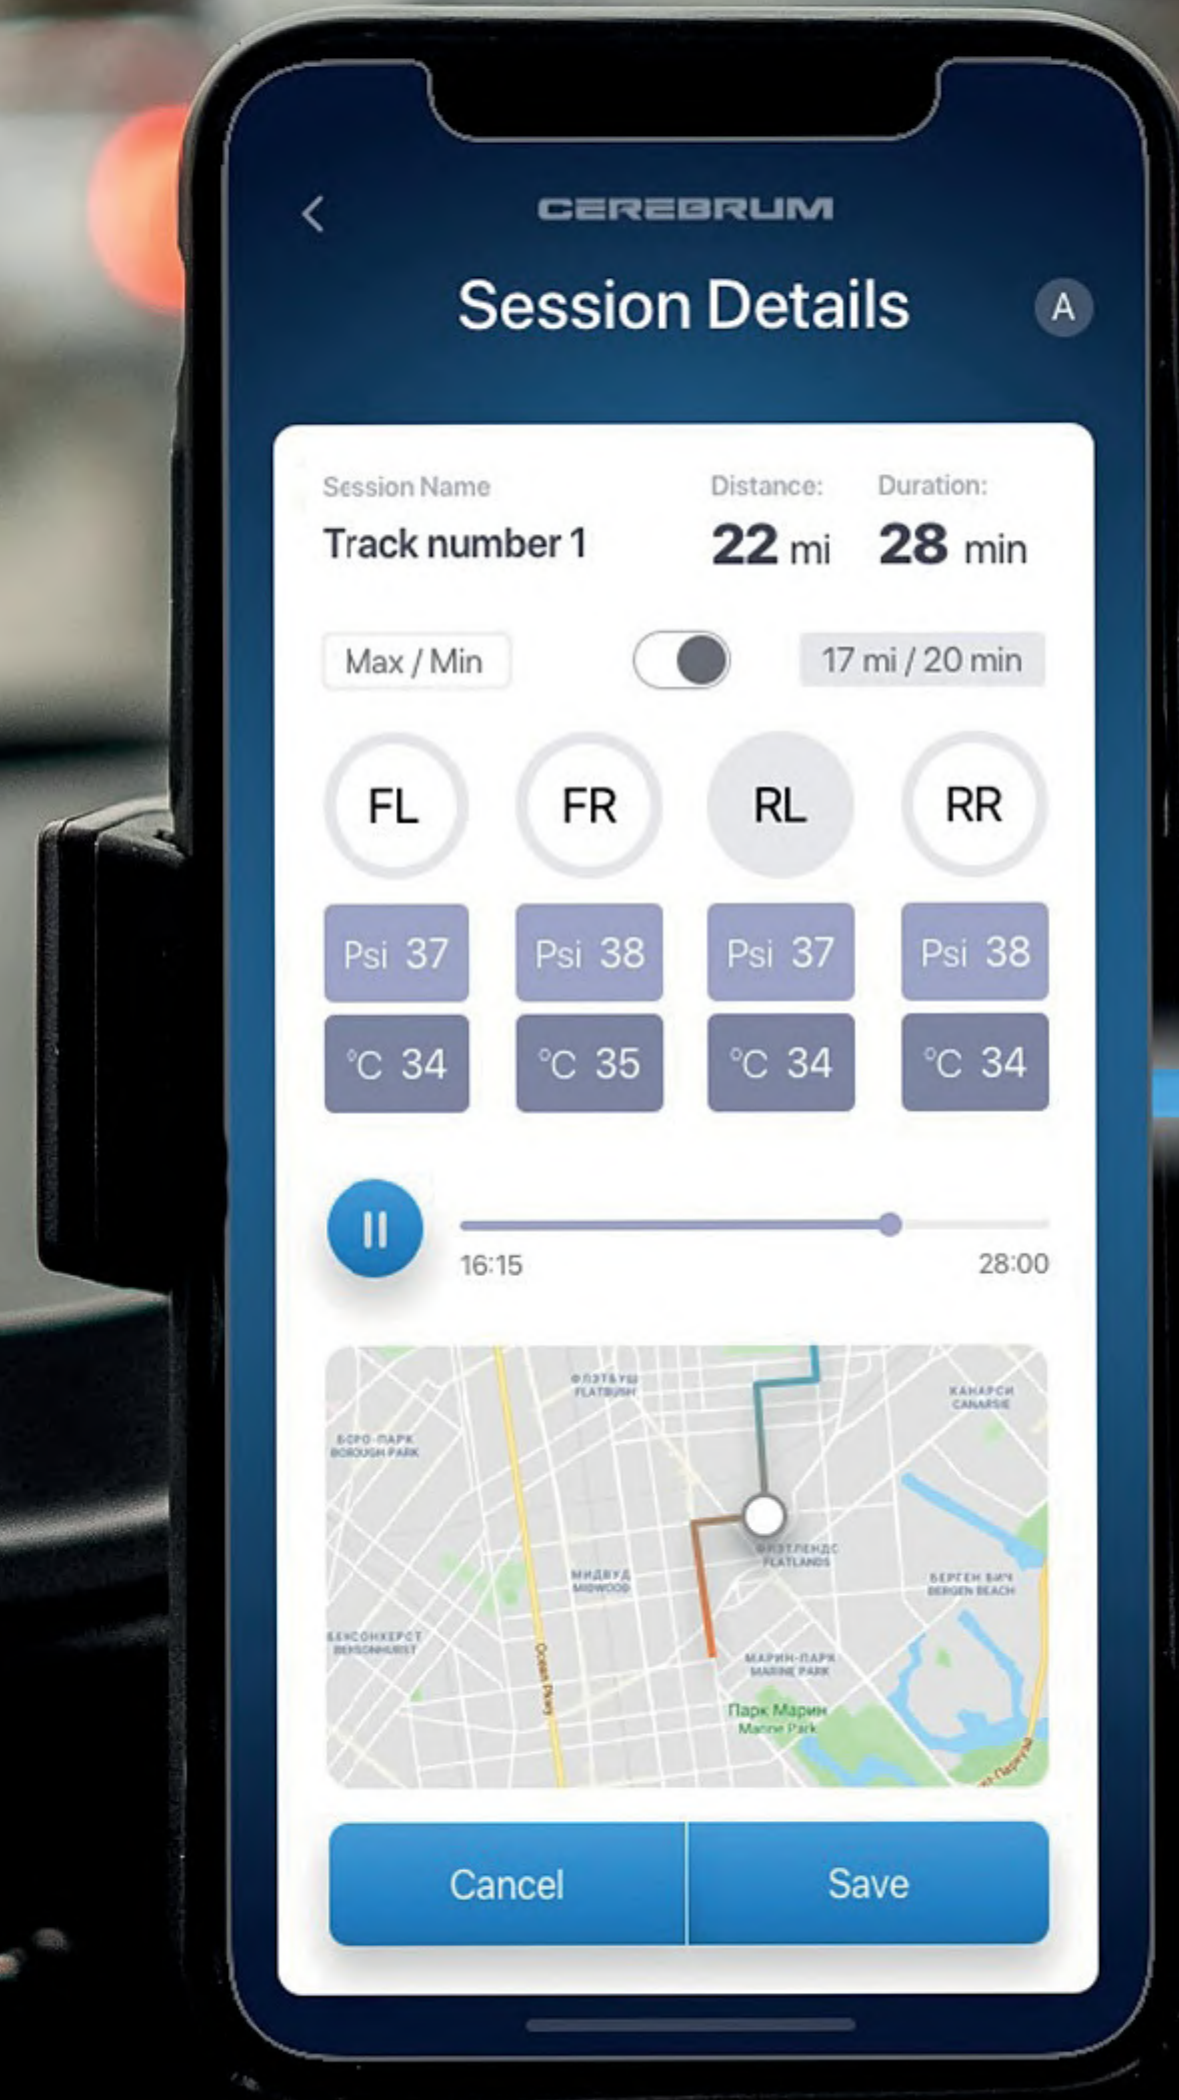

PRESSURE & TEMPERATURE

Ensure a safe, efficient and comfortable drive by monitoring the tire pressure and temperature conditions.

Screen Features

- + Individual tire condition details
- + Leak and low pressure notifications
- + Tire pressure visual alerts
- + Tire temperature visual color scale
- + Blowout Detection notifications

Pressure

Temperature

Tread Depth

Efficiency

Emissions

Advanced Mode

Alignment

ADVANCED MODE

Optimize tire and vehicle performance with the Advanced Mode function.

Screen Features

- + Record / share road and track runs
- + Session Details provides detailed info for saved runs
- + Track GPS location and corresponding temperatures and pressure conditions
- + Pressure adjustment recommendations