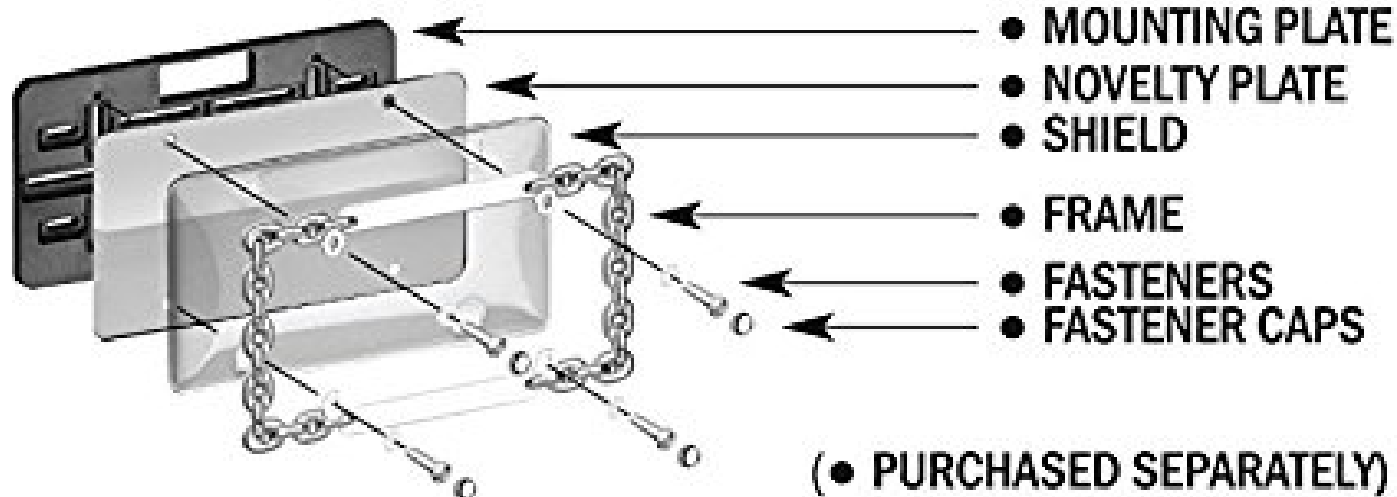

**11036**

Dodge®, Chrome/Red

### RECOMMENDED ACCESSORIES FROM CRUISER:

**LEGAL DISCLAIMER:** Laws concerning this product vary from State/Province to State/Province. Your State/Province may prohibit its use on public roads or restrict its use to novelty plates, show car use or off-road areas only. In some States/Provinces, including without limitation California, off-road uses are also prohibited. The manufacturer and retailer assume no responsibility for any use or application of this product in violation of any applicable law. Before installing this product, please check your State/Provincial and Local/Municipal laws and regulations.