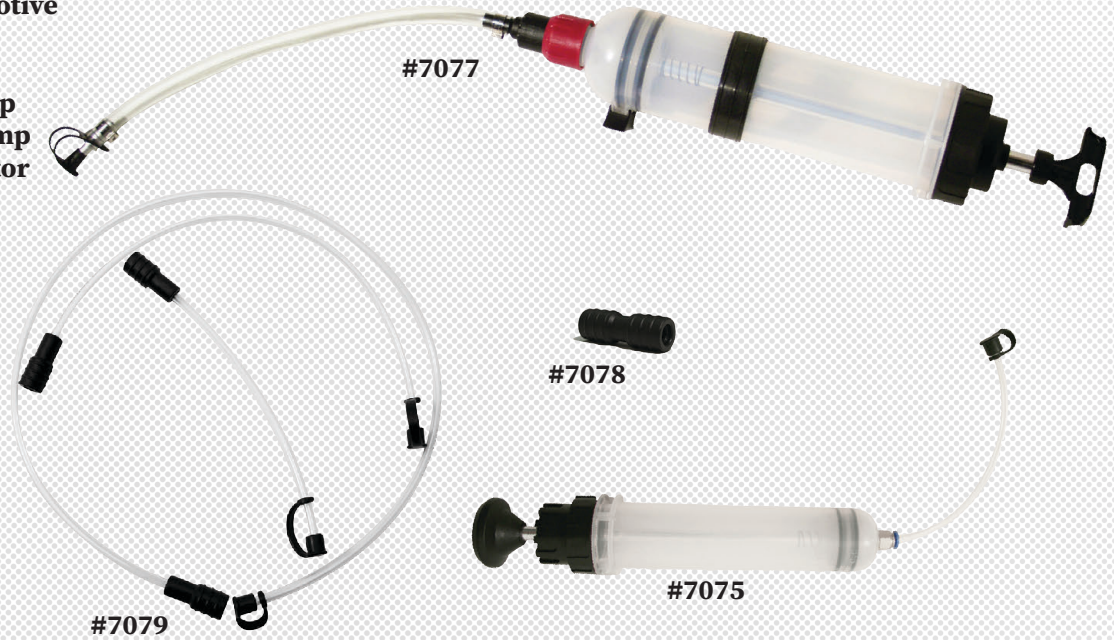

EXTRACTION & FILLING PUMPS

CTA MANUFACTURING CORPORATION

#7074 - Automotive Fluid Syringe Master Kit

• For filling/extraction of all automotive fluids except fuels

Includes:

- 7075 - 200cc Extractor/Filling Pump
- 7077 - 1500cc Extractor/Filling Pump
- 7078 - ATF Filling Adapter Connector
- 7079 - 3 Pc. Hose Extension Kit

#7072K - Diesel Fuel Syringe Master Kit

• For priming/bleeding diesel fuel systems when changing components, such as Injectors, Injector Pumps or Filters
 • Also useful as fuel removal syringe

Includes:

- 7072 - 1500 cc Fuel Syringe
- 7072x01 - Set of Viton Seals
- 7072x04 - Connector Assembly 5/16" Female
- 7072x05 - Connector Assembly 3/8" Female
- 7072x06 - Adapter 3/8" Male
- 7072x07 - Adapter 5/16" Male
- 7072x08 - Adapter Universal
- 7072X10 - Connector Assembly 12mm Female
- 7072X11 - Adapter 12mm Male

PART #	UPC	STD QTY
7072K	053001970728	1
7074	053001070749	1