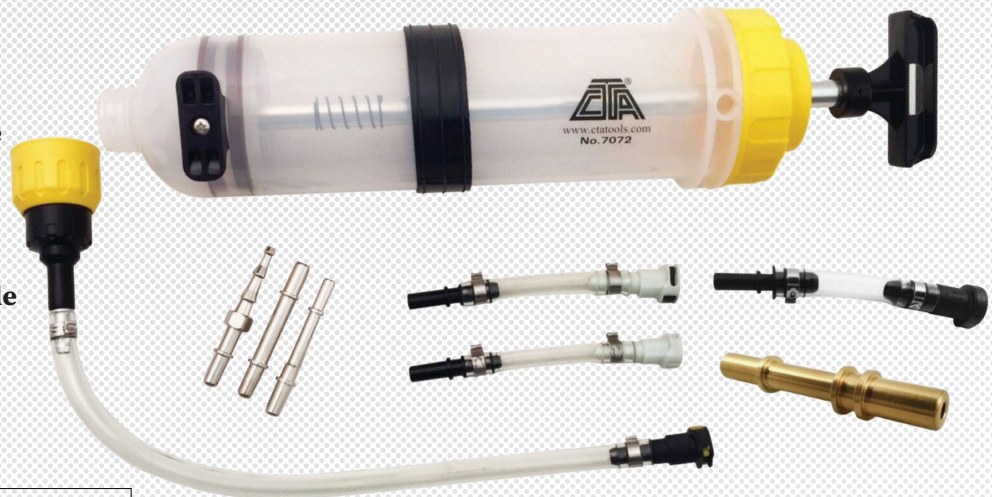

EXTRACTION & FILLING PUMPS

CTA MANUFACTURING CORPORATION

#7074 - Automotive Fluid Syringe Master Kit

• For filling/extraction of all automotive fluids except fuels

Includes:

- 7075 - 200cc Extractor/Filling Pump
- 7077 - 1500cc Extractor/Filling Pump
- 7078 - ATF Filling Adapter Connector
- 7079 - 3 Pc. Hose Extension Kit

#7072K - Diesel Fuel Syringe Master Kit

• For priming/bleeding diesel fuel systems when changing components, such as Injectors, Injector Pumps or Filters
 • Also useful as fuel removal syringe

Includes:

- 7072 - 1500 cc Fuel Syringe
- 7072x01 - Set of Viton Seals
- 7072x04 - Connector Assembly 5/16" Female
- 7072x05 - Connector Assembly 3/8" Female
- 7072x06 - Adapter 3/8" Male
- 7072x07 - Adapter 5/16" Male
- 7072x08 - Adapter Universal
- 7072X10 - Connector Assembly 12mm Female
- 7072X11 - Adapter 12mm Male