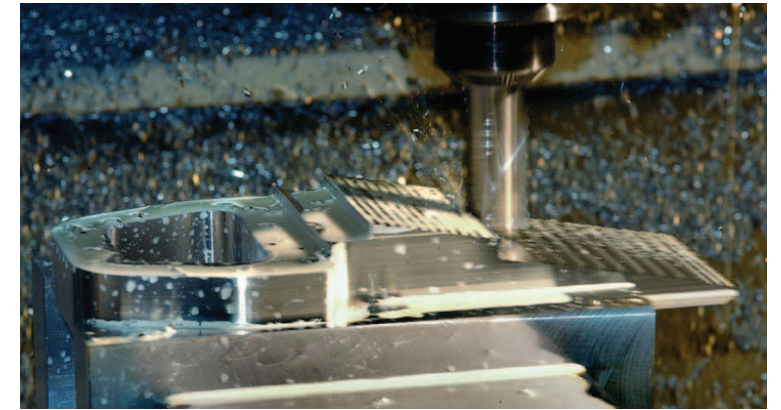

OUR LICENSEES MAKE US BETTER

We work directly with some of industry's top automobile brands. The DefenderWorx line is proud to make licensed products for GM, Ford, Hasbro (Transformers™) and Mopar. With rights to use many trademarks from these licensees, DefenderWorx is sure to have custom products for your vehicle(s).

DefenderWorx Inc. manufactures only the highest quality billet products and offers one of a kind parts for your favorite vehicles.

Thank you for your business. Our products are proudly made in Southern California at our Anaheim facility. We only use the best materials to ensure the best quality products for all your vehicles.

SALT-SPRAY TEST

DefenderWorx is dedicated to ensure that the chrome plating on its parts are the highest quality and have the most durable finish available. We have aligned ourselves with chrome plating businesses to be GM validated and consistently pass the stringent GM 4374M 44 hour CASS test.

Salt is a very effective weapon against snow on the street, but it will eat through any chrome and into the billet aluminum. When salt mixes with water from the melted snow, it slops into the standard micro cracks of chrome and expands when it refreezes, which prys open the chrome and damages the product's finish.

To avoid such damage, apply a coat of sealer wax to your new accessories, and reapply per the wax manufacturer's suggestion. If you live on a road salted area or near the ocean, apply a coat of wax every time you wash your car to provide extra protection from the damaging effects of salt. Over waxing is better than neglecting your chrome.

After direct exposure to salt it is recommended that the chrome be cleaned and re-waxed as soon as possible. While we strive for the highest quality, we need your help to maintain the finish of our parts. Chrome accessories require a little more care but to enjoy your vehicle's striking appearance for years to come the extra effort will be well worth it!