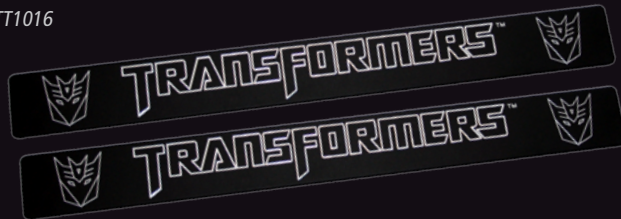

TRANSFORMERS™ for CAMARO

TRANSFORMERS™ DOOR SILL PLATES '10 - '14

TC1013

TT1016

Fits 5th generation Camaro models. Available in chrome and two tone. Sold as a set of 2.

- TC1013 Transformers™ with Autobot, Chrome
- TT1016 Transformers™ with Decepticon, Two Tone
- TC1004 Transformers™ with Decepticon, Chrome
- TT1017 Transformers™ with Autobot, Two Tone

TRANSFORMERS™ SHIFT KNOB '10 - '14

TC1015

TT1014

Fits 5th generation Camaro models. For manual and automatic transmissions. Shifters have the Transformers™ logo and either the Autobot or Decepticon shield engraved on the surface.

Automatic Shifters:	Manual Shifters: (Fits 2010-2013)
TT1014 Autobot, Two Tone	TT1020 Autobot, Two Tone
TC1014 Autobot, Chrome	TC1020 Autobot, Chrome
TT1015 Decepticon, Two Tone	TT1021 Decepticon, Two Tone
TC1015 Decepticon, Chrome	TC1021 Decepticon, Chrome

LED AUTOBOT TAIL LIGHTS '10 - '13

900544 (smoke shown)

LED Tail lights fit Camaro models 2010 - 2013.

- 900543 LED Autobot Tail Lights, Red
- 900545 LED Autobot Tail Lights, Clear

TRANSFORMERS™ LOGO FUEL DOORS '10 - '14

TC1006

TC1005

TT1004

TT1005

Fits 5th generation Camaro models. Made from T-6061 billet aluminum. Officially licensed. Available in various finishes in either locking or non-locking doors. Locking fuel doors come complete with 2 keys.

- TT1005 Autobot, Locking, Two Tone
- TT1006 Autobot, Non-Locking, Two Tone
- TC1003 Autobot, Locking, Chrome
- TC1006 Autobot, Non-Locking, Chrome
- TC1005 Decepticon, Locking, Chrome
- TC1009 Decepticon, Non-Locking, Chrome
- TT1009 Decepticon, Locking, Two Tone
- TT1004 Decepticon, Non-Locking, Two Tone

TRANSFORMERS™ for EVERYONE

AUTOBOT & DECEPTICON HITCH PLUG

900358

900357