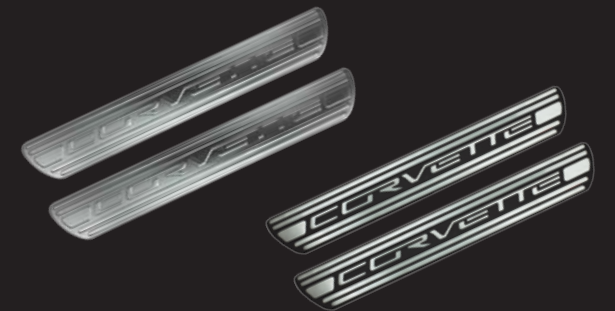

C6 DOOR SILLS, '05 - '13

Officially licensed by GM our door sills are engraved with Corvette logo. Easy to install. Sold as a set of 2.

900608 Chrome
900610 Two Tone