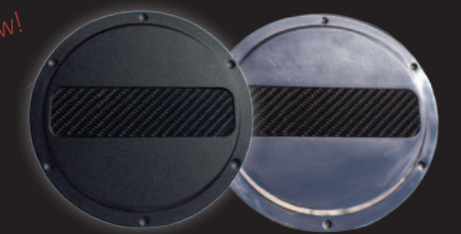

901434 Black
901442 Chrome