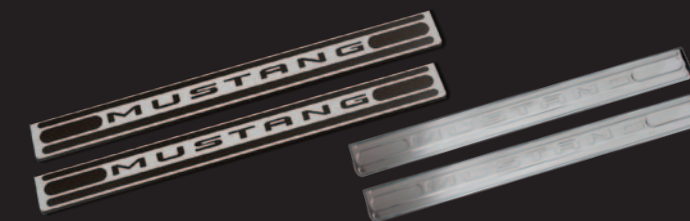

MUSTANG DOOR SILLS '05 - '14

New door sills added to our Mustang line. Complement a dark interior with these easy to install door sills. Available in two tone and chrome. Set of 2.

- 900712 Chrome
- 900713 Two Tone

GEAR SHIFTER '10 - '14

Shifters feature the Mustang logo engraved on the side and are available in chrome and two tone.