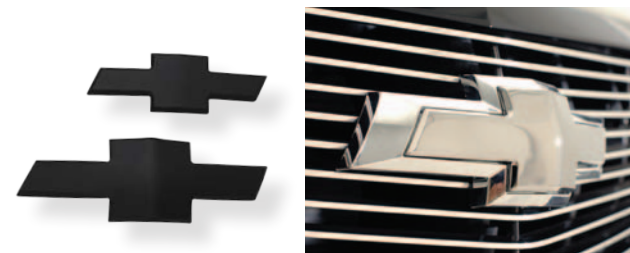

BOWTIE INSERTS '10 - '13

CB1001

Chrome (CC1001) replacement bowtie inserts shown installed on front Camaro grille. Fits models 2010 - 2013.