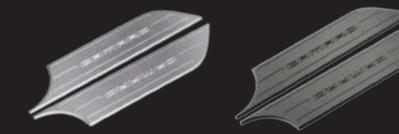

DOOR KICK PANELS '10 - '14

CC1018

CB1018