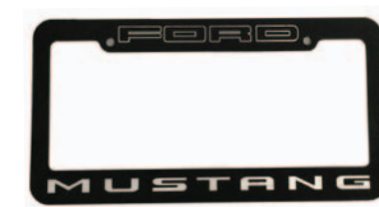

TOYOTA TUNDRA

new!

FUEL DOORS '14

Non locking fuel doors are an easy exterior upgrade for your truck. Crafted from T-6061 billet aluminum. Available in two finishes.

- 902002 Non Locking, Black
- 902003 Non Locking, Two Tone

FUEL DOORS '07 - '13

Non locking fuel doors are an easy exterior upgrade for your truck. Crafted from T-6061 billet aluminum. Available in two finishes.

- 900662 Non Locking, Two Tone
- 900661 Non Locking, Chrome

DOOR SILLS

New to DefenderWorx is the Toyota Tundra. Aftermarket billet products that replace the original factory parts. Pair these door sills with our gear shifters to complement your truck's interior. Sold as a set of 4.

- 900653 Door Sill Plates, Two Tone (Set of 4)
- 900654 Door Sill Plates, Chrome (Set of 4)

FRONT TOW HOOKS

Chrome front tow hooks are made to fit the Tundra. They are crafted from T-6061 billet aluminum for strength and durability. Sold as a set of 2.

- 900648 '07 - '13 Tow Hooks, Chrome

PLATE FRAMES

901211

901167

new!

901344

901151

new!

901210

new!

901342

new!

901367

901166

901212

900612

900614

901168

900488

900489