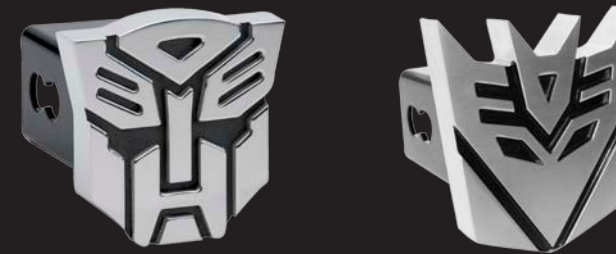

TRANSFORMERS™ for EVERYONE

AUTOBOT & DECEPTICON HITCH PLUG

900358

900357