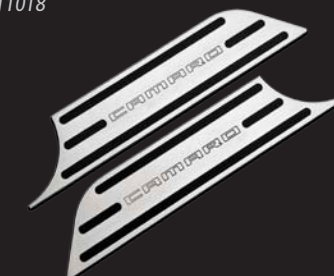

CT1018

- CC1018 Door Kick Panels, Chrome
- CB1018 Door Kick Panels, Black
- CT1018 Door Kick Panels, Two Tone