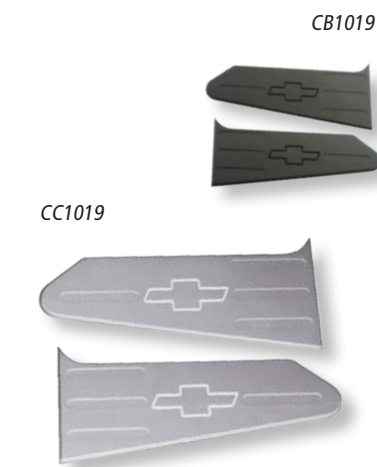

TRUNK PLATES '10 - '13

CC1019

CB1019

Available in chrome and a matte black finish. These plates fit in the inner bezels of your trunk hood. Fits models 2010 - 2013.