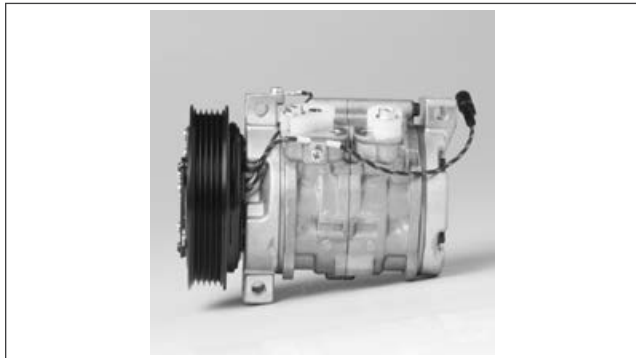

SUZUKI DCP47001

Compressor Type	10S11C	Clutch Type	LS30S
Refrigerant Type	R134a	Voltage	12
Oil Type	ND-oil 8	Pulley Type	PV5
Oil Quantity	100	Diameter	115