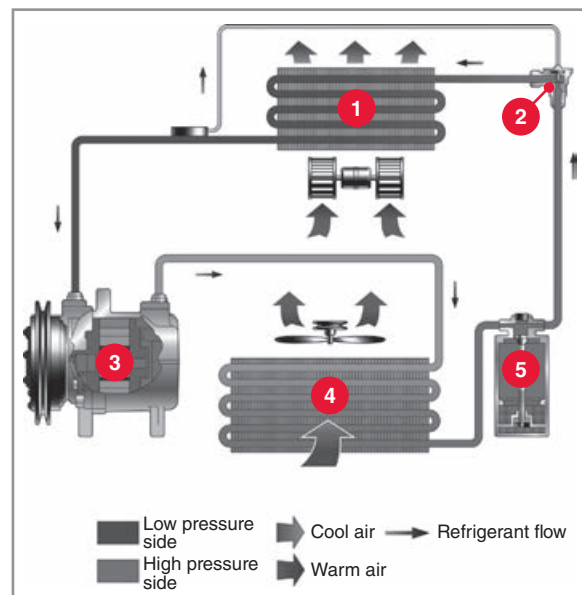

DENSO Receiver Drier

The receiver drier will store the refrigerant until the evaporator requires it, ensuring that only liquefied refrigerant flows to the evaporator. Secondly the refrigerant is filtered and dried. After separation of gas and liquid, liquid refrigerant flows to the expansion valve.

DENSO Expansion Valve

The expansion valve injects the refrigerant into the evaporator, changing the refrigerant from a high pressure and high temperature liquid, into a low pressure and low temperature liquid and gas mixture.

DENSO Evaporator

The evaporator vaporises the low pressure and low temperature refrigerant. When vaporising the refrigerant a large amount of heat is required which the evaporator absorbs from the warm air passing over the evaporator fins, thus cooling the passenger compartment. All liquid changes into a gas and flows to the compressor.

The process is then repeated again.

DENSO Pressure Switch or Sensor

The pressure switch (or pressure sensor) is a safety device which protects the refrigerant cycle components from a too high pressure or a too low pressure. Secondly the pressure sensor sends the signal to a control unit, which uses the signal to calculate the correct variable displacement of the electronic controlled variable type compressor.

1. Evaporator
2. Expansion valve
3. Compressor
4. Condenser
5. Receiver Drier