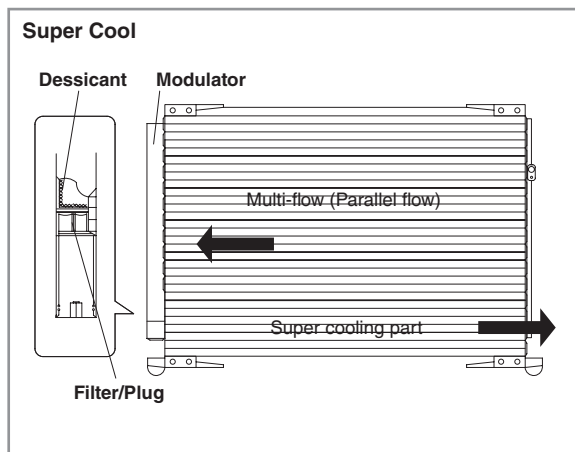

GB

Condensers

The condenser is a heat exchanger belonging to the vehicle air conditioning system. Its function is to condense the refrigerant in the A/C cycle. As a heat exchanger, the condenser's structure is similar to that of the radiator, but it has to withstand the high internal pressures (up to 34 Bar) typical for air conditioning systems. DENSO condensers, particularly our most recent applications, have an integrated filter/dryer to ensure greater efficiency of the air conditioning system.