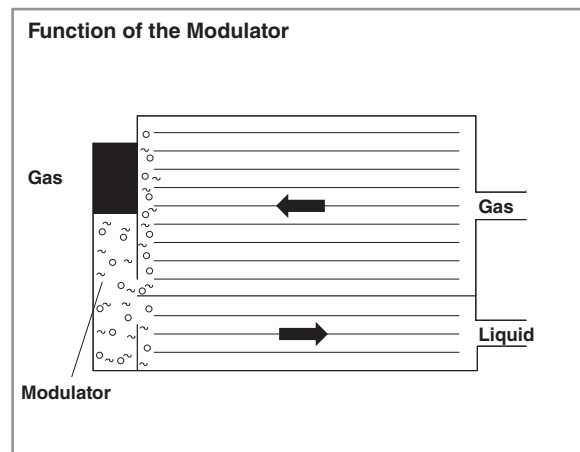

GB

Condensers

The condenser is a heat exchanger belonging to the vehicle air conditioning system. Its function is to condense the refrigerant in the A/C cycle. As a heat exchanger, the condenser's structure is similar to that of the radiator, but it has to withstand the high internal pressures (up to 34 Bar) typical for air conditioning systems. DENSO condensers, particularly our most recent applications, have an integrated filter/dryer to ensure greater efficiency of the air conditioning system.