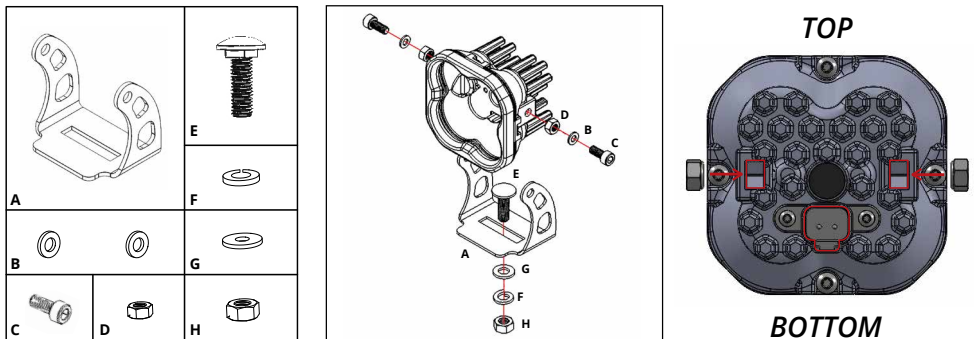

Kit Includes: One (1) or Two (2) 3" LED Pods, Deutsch-style wire pigtail, mounting bracket, and hardware

Features

- Advanced TIR (total internal reflection) optics
- High intensity LED chips
- Durable powdercoated aluminum construction
- Integrated Deutsch-style connector
- Pin fin heatsink design

Specifications

- Input Voltage: 9-16V
- Input Power: 14.5 watts (SS3 Sport)
  36 watts (SS3 Pro)
- Current Draw: 1.1 amps @ 14V (SS3 Sport)
  2.7 amps @ 14V (SS3 Pro)
- Operating Temperature: -40° to 185°F
- Weight: 2.5 lbs (single), 3.5 lbs (pair)

Wiring

Connect the red wire to positive supply, and black wire to negative or common ground.

Please note: This auxiliary lamp draws high current, and requires adequately-sized wiring for safe operation. If you are not using a Diode Dynamics wire harness, use wire sized 16 AWG or larger. Please be mindful of current ratings and wire size, especially if splitting power signals to multiple pods, or using switches. If you have any questions, please feel free to contact us for assistance.

Mounting

If you wish, you may use the included hardware to mount your pod. Fasteners are included. The most common mounting style is shown below. Stage Series Pods are also compatible with most standard mounting brackets on the market.