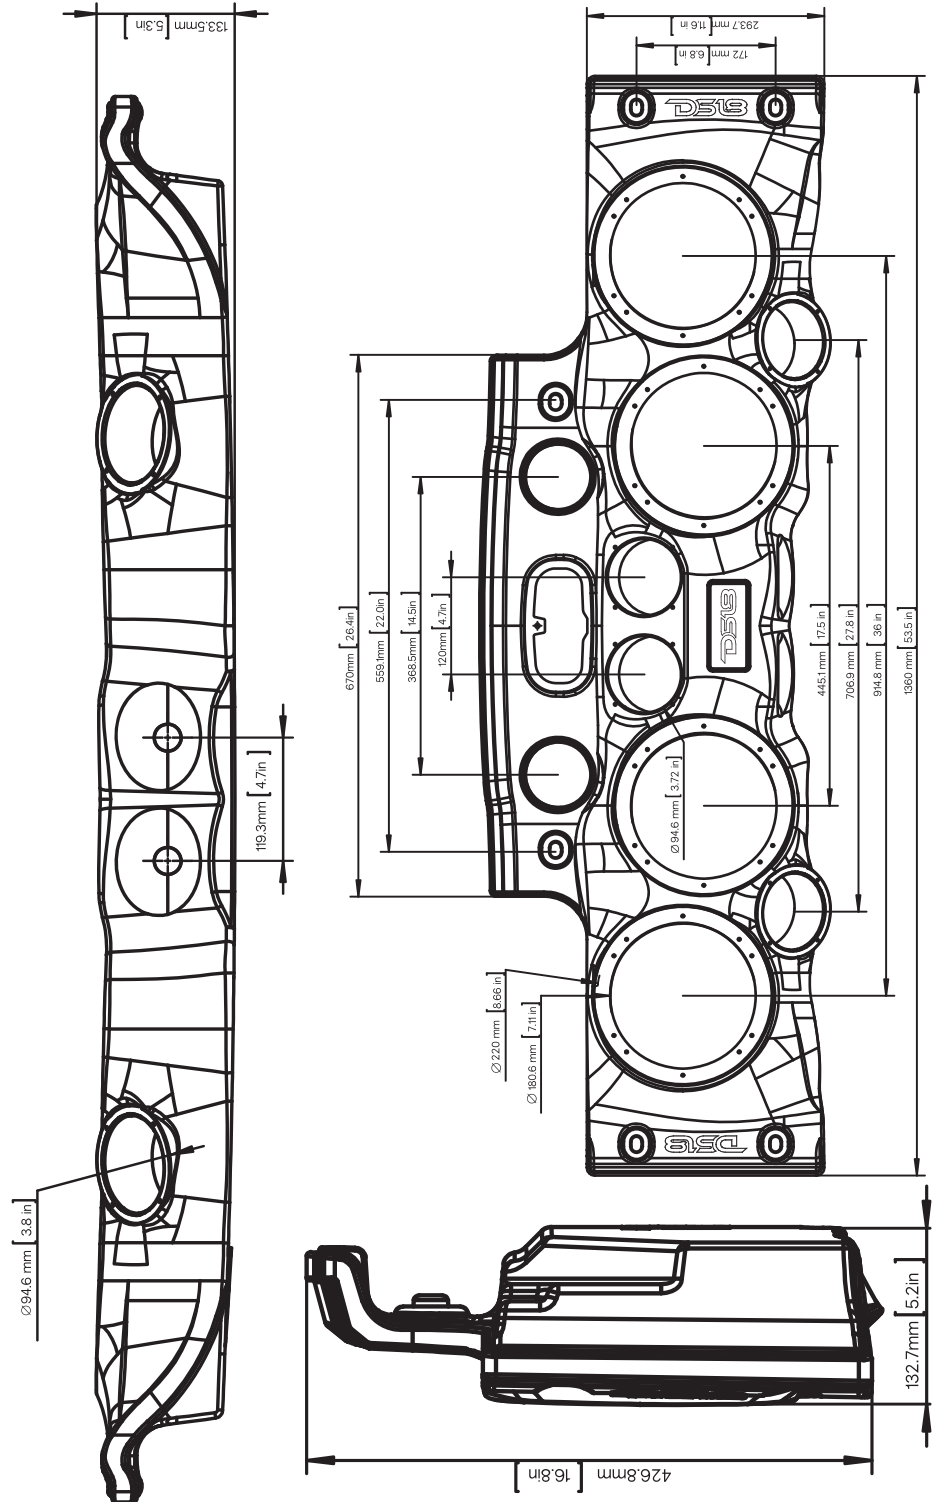

# JK-SBAR

## JEEP SOUND BAR

JK-SBAR IS DESIGNED SPECIALLY FOR JEEP JK & JKU  
THIS JK-SBAR FITS: 4 - 8" SPEAKERS, 4 TWEETERS,  
AND 2 SCREW-ON DRIVERS

- ▶ 8" SPEAKER MOUNTING (FITS ANY DS18 8" SPEAKER)
- ▶ 1" DRIVER SCREW ON (DS18 PRO-DR350)
- ▶ Ø 3.72" TWEETER MOUNTING (DS18 PRO-TW4L)
- ▶ 10CM MAX SPEAKER DEPTH