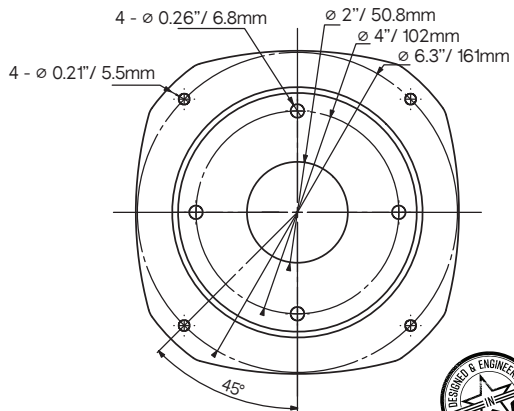

PRO-HA102

2" THROAT ALUMINUM HORN

Installation Type: Bolt-on
Throat Diameter: 2" / 50.8mm
Nominal Horn Diameter: 6.5"
Sound Coverage: 35° Rounded

Measurements

Overall Diameter: 7.08" / 180mm
Overall Depth: 5.18" / 131.5mm
Driver Bolt Pattern:
4.05" / 102mm x 4-0.26" / 6.8mm
Mounting Bolt Pattern:
6.33" / 161mm x 4- 0.21" / 5.5mm