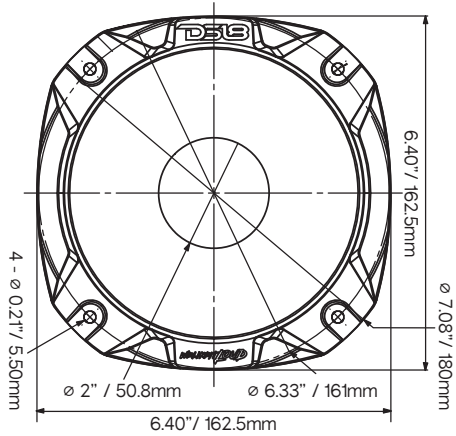

PRO-HA102

2" THROAT ALUMINUM HORN

Installation Type: Bolt-on
Throat Diameter: 2" / 50.8mm
Nominal Horn Diameter: 6.5"
Sound Coverage: 35° Rounded

Measurements

Overall Diameter: 7.08" / 180mm
Overall Depth: 5.18" / 131.5mm
Driver Bolt Pattern:
4.05" / 102mm x 4-0.26" / 6.8mm
Mounting Bolt Pattern:
6.33" / 161mm x 4- 0.21" / 5.5mm