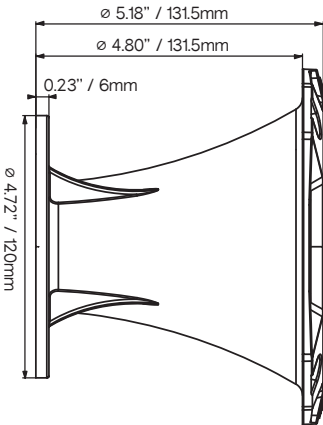

PRO-HA102

2" THROAT ALUMINUM HORN

Installation Type: Bolt-on
Throat Diameter: 2" / 50.8mm
Nominal Horn Diameter: 6.5"
Sound Coverage: 35° Rounded

Measurements

Overall Diameter: 7.08" / 180mm
Overall Depth: 5.18" / 131.5mm
Driver Bolt Pattern:
4.05" / 102mm x 4-0.26" / 6.8mm
Mounting Bolt Pattern:
6.33" / 161mm x 4- 0.21" / 5.5mm