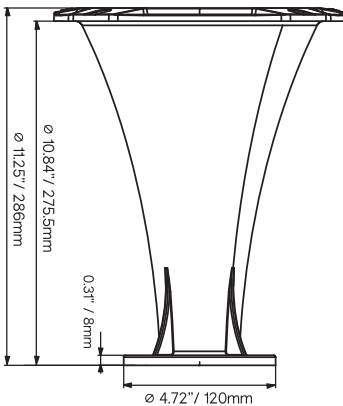

PRO-HA202

2" THROAT ALUMINUM LONG HORN

Installation Type: Bolt-on
Throat Diameter: 2" / 50.8mm
Nominal Horn Diameter: 8"
Sound Coverage: 27° Rounded

Measurements

Overall Diameter: 9.69" / 246mm
Overall Depth: 11.26" / 286mm
Driver Bolt Pattern:
4.05" / 102mm x 4-0.26" / 6.8mm
Mounting Bolt Pattern:
8.58" / 218mm x 4- 0.21" / 5.5mm