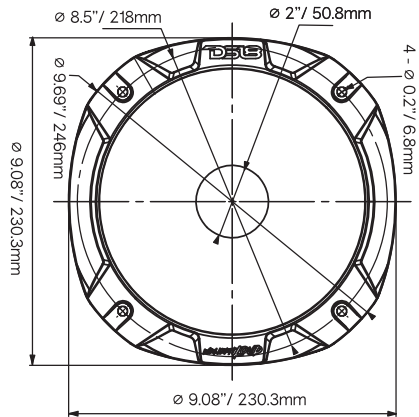

PRO-HA202

2" THROAT ALUMINUM LONG HORN

Installation Type: Bolt-on
Throat Diameter: 2" / 50.8mm
Nominal Horn Diameter: 8"
Sound Coverage: 27° Rounded

Measurements

Overall Diameter: 9.69" / 246mm
Overall Depth: 11.26" / 286mm
Driver Bolt Pattern:
4.05" / 102mm x 4-0.26" / 6.8mm
Mounting Bolt Pattern:
8.58" / 218mm x 4- 0.21" / 5.5mm