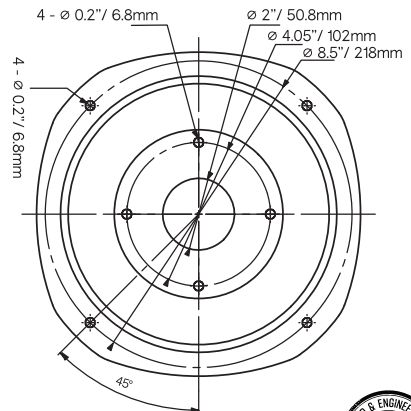

PRO-HA202

2" THROAT ALUMINUM LONG HORN

Installation Type: Bolt-on
Throat Diameter: 2" / 50.8mm
Nominal Horn Diameter: 8"
Sound Coverage: 27° Rounded

Measurements

Overall Diameter: 9.69" / 246mm
Overall Depth: 11.26" / 286mm
Driver Bolt Pattern:
4.05" / 102mm x 4-0.26" / 6.8mm
Mounting Bolt Pattern:
8.58" / 218mm x 4- 0.21" / 5.5mm