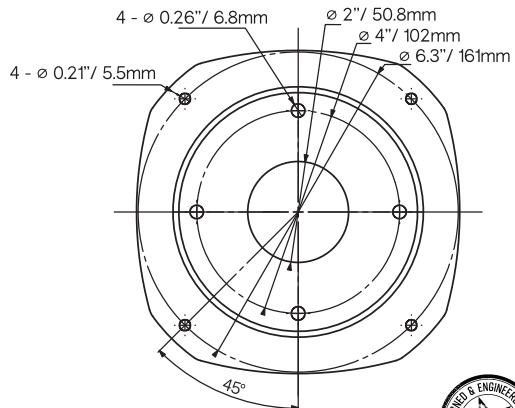

## 2" THROAT ALUMINUM SHORT HORN

Installation Type: Bolt-on  
Throat Diameter: 2" / 50.8mm  
Nominal Horn Diameter: 6.5"  
Sound Coverage: 57° Rounded

### Measurements

Overall Diameter: 7.08" / 180mm  
Overall Depth: 2.96" / 75.25mm  
Driver Bolt Pattern:  
4.05" / 102mm x 4-0.26" / 6.8mm  
Mounting Bolt Pattern:  
6.33" / 161mm x 4- 0.21" / 5.5mm

View [other car speakers](#) made by [DS18](#) on our website.