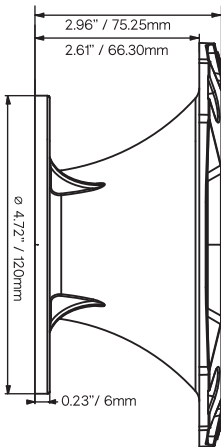

## 2" THROAT ALUMINUM SHORT HORN

Installation Type: Bolt-on  
Throat Diameter: 2" / 50.8mm  
Nominal Horn Diameter: 6.5"  
Sound Coverage: 57° Rounded

### Measurements

Overall Diameter: 7.08" / 180mm  
Overall Depth: 2.96" / 75.25mm  
Driver Bolt Pattern:  
4.05" / 102mm x 4-0.26" / 6.8mm  
Mounting Bolt Pattern:  
6.33" / 161mm x 4- 0.21" / 5.5mm

View [other car speakers](#) made by [DS18](#) on our website.