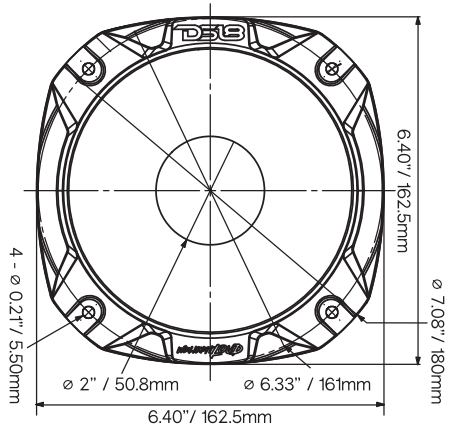

## 2" THROAT ALUMINUM SHORT HORN

Installation Type: Bolt-on  
Throat Diameter: 2" / 50.8mm  
Nominal Horn Diameter: 6.5"  
Sound Coverage: 57° Rounded

### Measurements

Overall Diameter: 7.08" / 180mm  
Overall Depth: 2.96" / 75.25mm  
Driver Bolt Pattern:  
4.05" / 102mm x 4-0.26" / 6.8mm  
Mounting Bolt Pattern:  
6.33" / 161mm x 4- 0.21" / 5.5mm

View [other car speakers](#) made by [DS18](#) on our website.