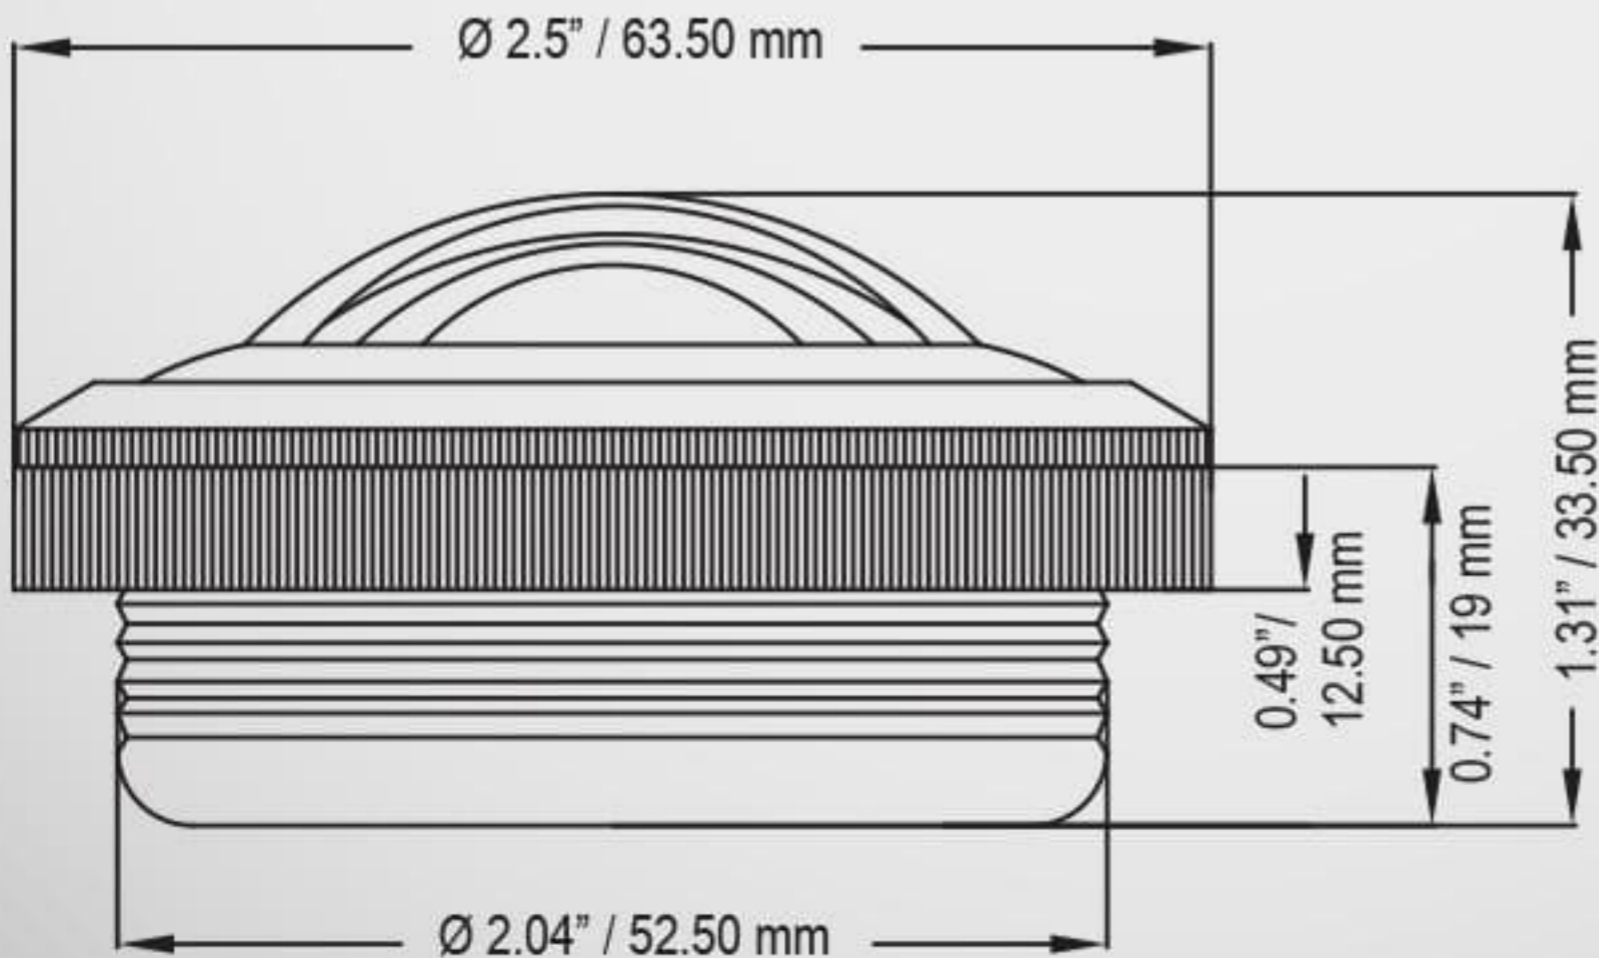

DS18

EXL-TW2.5

1" SILK DOME FERRITE TWEETER

MEASUREMENTS:

- OVERALL DIAMETER: 64MM / 2.51"
- BAFFLE CUTOUT DIAMETER: 52.5MM / 2.04"
- DEPTH: 33.5MM / 1.31"

Learn more about car audio and electronics we have.