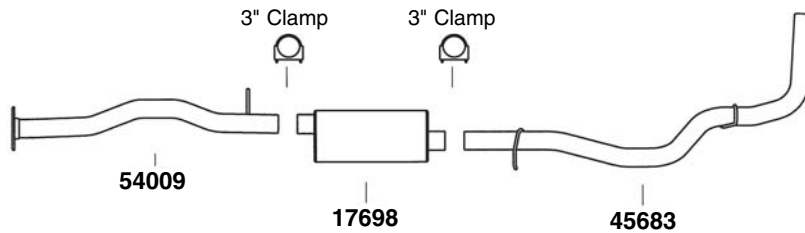

17380

Installing a high performance exhaust system has never been easier. These new direct fit systems have been designed to follow OEM routing and mounting points exactly. You don't have to cut or weld brackets and pipes to muffler bodies.

Now you can "bolt-on" a complete DynoMax high performance system — featuring the power boosting Super Turbo Muffler.

CHEVROLET/GMC C/K SERIES — EXC. SUBURBAN

KIT CONTAINS:

- (1) 17698 MUFFLER
- (1) 54009 PIPE
- (1) 45683 PIPE
- (2) 3" CLAMPS

APPLICATION DATA

Year	Cyl.	Model & Engine	Int. Pipe	Muffler	Tail Pipe	Clamps
1994-95	6, 8	C/K 1500/2500 w/4.3L, 5.0L, 5.7L, 141.5" WB (Under 8500 GVW)	54009	17698	45683	3 (2)