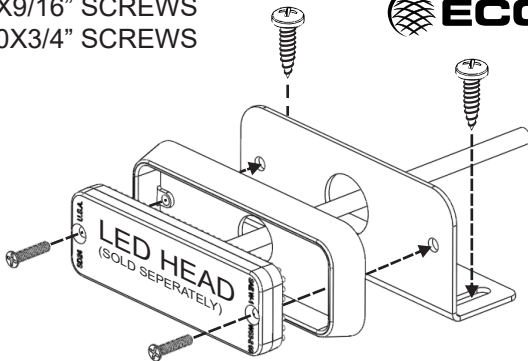

ITEMS INCLUDED:

- (1) L BRACKET
- (2) #4X9/16" SCREWS
- (2) #10X3/4" SCREWS

MOUNTING BRACKET
FOR 1 LED HEAD

Learn more about emergency and warning lighting on our website.