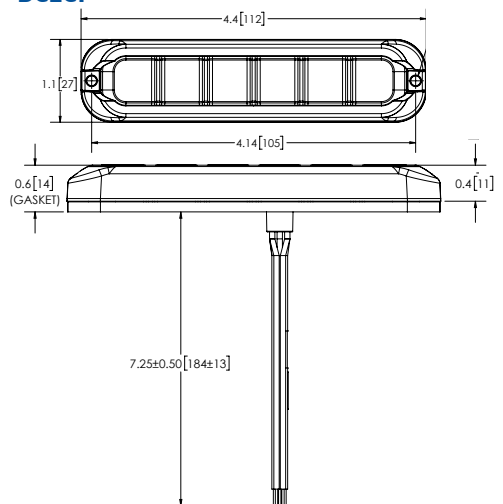

Patent Pending

DIRECTIONAL LEDS

ED3794 UltraFlex™ Dual-Color Flexible LED Light

ECCO's UltraFlex is a versatile directional warning light that can be mounted on flat or curved surfaces up to 120° with self-adhesive, very high bond tape. Its 12 dual-color LEDs provide exceptional output with combinations of amber, white, blue and red colors available. The light heads are protected in a clear, silicone housing that can flex while resisting yellowing and warping. A two-bolt bezel is also included for easy installation on flat surfaces.

Models

PART NO.	LED COLOR	AMPS
ED3794AW		0.8
ED3794BA		0.8
ED3794BW		0.8
ED3794RA		0.8
ED3794RB		0.8
ED3794RW		0.8

Design Features

- 12-24 VDC
- 69 flash patterns including steady burn
- Flexible housing adapts to curved surfaces up to 120° (product cannot be bent in forward position)
- Silicone lens with Dow Corning material, prevents yellowing or aging
- Included bezel for two-bolt mount on flat surfaces or VHB tape mount
- Sync-capable
- Temperature range: -22°F to 122°F (-30°C to 50°C)

Bezel

No Bezel