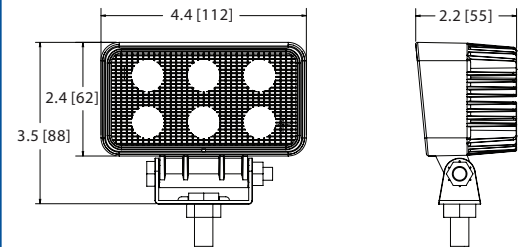

WORKLAMPS

EW2411 Rectangular LED

The EW2411 worklamp offers the latest technology and the very brightest white light for your application. This LED model offers over 80,000 hours of maintenance free life expectancy coupled with extremely low amp draw. High intensity 900 lumen light output and IP67 intrusion protection makes this LED worklamp the ideal choice for a wide variety of applications. Features 12-24 VDC operation, flood beam, aluminum heatsink housing, polycarbonate lens and a 3 year warranty.

Models

PART NO.	VOLTAGE	AMPS	RAW LUMENS	EFFECTIVE LUMENS	TYPE
EW2411	12-24	1.3	1000	900	Flood

Features and Benefits

- Six 3-watt LEDs
- Aluminum heatsink housing
- Stainless steel mounting bracket
- Polycarbonate lens
- IP67, CE, R10
- Warranty: 3 years