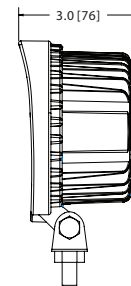

WORKLAMPS

EW2431 SERIES Round LED

The EW2431 Series worklamp offers the latest technology and the very brightest white light for your application. This LED model offers over 80,000 hours of maintenance free life expectancy coupled with extremely low amp draw. High intensity 2100 lumen light output and IP67 intrusion protection makes this LED worklamp the ideal choice for a wide variety of applications. Features 12-24 VDC operation, flood beam, aluminum heatsink housing, polycarbonate lens and a 3 year warranty.

Models

PART NO.	VOLTAGE	AMPS	RAW LUMENS	EFFECTIVE LUMENS	TYPE
EW2431	12-24	3.1	2600	2100	Flood

Features and Benefits

- 14 3-watt LEDs
- Aluminum heatsink housing
- Stainless steel mounting bracket
- Polycarbonate lens
- IP67, CE
- Warranty: 3 years

Beam Pattern