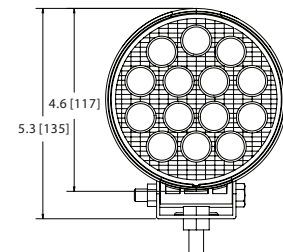

WORKLAMPS

EW2431 SERIES Round LED

The EW2431 Series worklamp offers the latest technology and the very brightest white light for your application. This LED model offers over 80,000 hours of maintenance free life expectancy coupled with extremely low amp draw. High intensity 2100 lumen light output and IP67 intrusion protection makes this LED worklamp the ideal choice for a wide variety of applications. Features 12-24 VDC operation, flood beam, aluminum heatsink housing, polycarbonate lens and a 3 year warranty.

Models

PART NO.	VOLTAGE	AMPS	RAW LUMENS	EFFECTIVE LUMENS	TYPE
EW2431	12-24	3.1	2600	2100	Flood

Features and Benefits

- 14 3-watt LEDs
- Aluminum heatsink housing
- Stainless steel mounting bracket
- Polycarbonate lens
- IP67, CE
- Warranty: 3 years

Beam Pattern