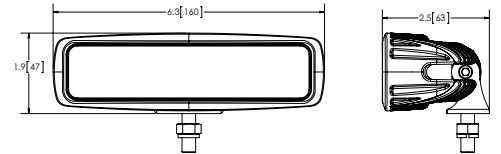

Models

PART NO.	VOLTAGE	AMPS	RAW LUMENS	EFFECTIVE LUMENS	TYPE
EW2441	12-24	1.2	1100	950	Flood
EW2440	12-24	1.2	1100	950	Spot

Features and Benefits

- Six 3-watt LEDs
- Compact design
- Aluminum heatsink housing
- Polycarbonate lens
- Warranty: 2 years